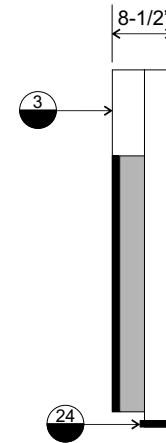

TWO OF TWO (2) SIGNS

FRONT VIEW

SIDE VIEW

BASE PLATE DETAIL

FRONT

Model: Ascend 8mm 120x400

SIGNS PLUS
NEW IDEAS-NEW TECHNOLOGY, INC.

Drawn by: LE
Date: 8-16-2023

DRWG.#:
A410 ID1L3 1090

4242 McIntosh Lane
Sarasota, FL 34232
800-848-4262

SK# 135629-3b
ALL NATIONS COMMUNITY CHURCH
18620 KEDZIE AVE., HOMEWOOD, IL 60430

- ① 4" x 4" x 1/8" STRUCTURAL STEEL TUBE
- ②a 5" x 12" x 3/16" PLATE STEEL
WELDED TO 4" x 4" STEEL TUBES, QTY: 2 PER SIGN
- ②b 5" x 12" x 3/16" PLATE STEEL
LOOSE MATCH PLATES, SHIPPED WITH SIGNS, QTY: 2 PER SIGN
- ③ 1' x 10' x 5" DEEP EXTRUDED ALUMINUM ID CABINET,
SINGLE SIDED
- ④ LED DISPLAY: 8mm - 120 x 400 MATRIX
- ⑦ 1/8" x 2" x 2" x 71" STEEL ANGLE, QTY 2
- ⑧ INTERNAL WHITE LED ILLUMINATION
- ⑩ 1' x 2' LED PANEL
- ⑪ LED MODULE CNC MACHINED ALUMINUM FRAME
- ⑫ FACE RETAINER
- ⑬ CENTER, PERFORATED ALUMINUM BACK
- ⑱ A2-70 STAINLESS SOCKET HEAD MACHINE SCREWS
WITH CAPTIVE WASHERS; M8-1.25 x 20
- ⑳ A2-70 STAINLESS SOCKET HEAD MACHINE SCREWS
WITH CAPTIVE WASHERS; M8-1.25 x 20, QTY 8 PER SIDE

NOTES:
ELECTRICAL REQUIREMENTS:
120-VOLT, MAX DRAW: 6.4 AMPS

| | | |
|--|--|------------------------|
| Model: Ascend 8mm 120x400 | | |
|  <small>NEW IDEAS-NEW TECHNOLOGY, INC.</small> | Drawn by: LE | DRWG.#: |
| | Date: 8-16-2023 | A410 ID1L3 1090 |
| 4242 McIntosh Lane Sarasota, FL 34232 800-848-4262 | SK# 135629-3b ALL NATIONS COMMUNITY CHURCH 18620 KEDZIE AVE., HOMEWOOD, IL 60430 | |
| <small>J:\LED Ascend\Engineer Drawing - All Nations Church #135629-3b - Sign 2 Rev. 8-16-2023</small> | | |

RIGHT BACK/ENDS (QTY: 1)

LEFT BACK/END PERFORATED ALUMINUM (QTY: 1)

CENTER BACK - FLAT PERFORATED ALUMINUM (QTY: 1)

Model: Ascend 8mm 120x400

| | | |
|--|--|------------------------|
| SIGNS PLUS <small>NEW IDEAS-NEW TECHNOLOGY, INC.</small> | Drawn by: LE | DRWG.#: |
| | Date: 8-16-2023 | A410 ID1L3 1090 |
| 4242 McIntosh Lane Sarasota, FL 34232 800-848-4262 | SK# 135629-3b ALL NATIONS COMMUNITY CHURCH 18620 KEDZIE AVE., HOMEWOOD, IL 60430 | |