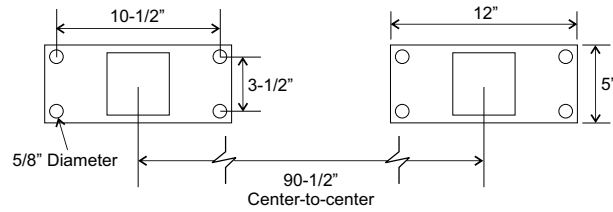

TWO OF TWO (2) SIGNS

FRONT VIEW

SIDE VIEW

BASE PLATE DETAIL

FRONT

Model: Ascend 8mm 120x400

SIGNS PLUS
NEW IDEAS-NEW TECHNOLOGY, INC.

Drawn by: LE
Date: 8-16-2023

DRWG.#:
A410 ID1L3 1090

4242 McIntosh Lane
Sarasota, FL 34232
800-848-4262

SK# 135629-3b
ALL NATIONS COMMUNITY CHURCH
18620 KEDZIE AVE., HOMEWOOD, IL 60430

- ① 4" x 4" x 1/8" STRUCTURAL STEEL TUBE
- ②a 5" x 12" x 3/16" PLATE STEEL
WELDED TO 4" x 4" STEEL TUBES, QTY: 2 PER SIGN
- ②b 5" x 12" x 3/16" PLATE STEEL
LOOSE MATCH PLATES, SHIPPED WITH SIGNS, QTY: 2 PER SIGN
- ③ 1' x 10' x 5" DEEP EXTRUDED ALUMINUM ID CABINET,
SINGLE SIDED
- ④ LED DISPLAY: 8mm - 120 x 400 MATRIX
- ⑦ 1/8" x 2" x 2" x 71" STEEL ANGLE, QTY 2
- ⑧ INTERNAL WHITE LED ILLUMINATION
- ⑩ 1' x 2' LED PANEL
- ⑪ LED MODULE CNC MACHINED ALUMINUM FRAME
- ⑫ FACE RETAINER
- ⑬ CENTER, PERFORATED ALUMINUM BACK
- ⑱ A2-70 STAINLESS SOCKET HEAD MACHINE SCREWS
WITH CAPTIVE WASHERS; M8-1.25 x 20
- ⑳ A2-70 STAINLESS SOCKET HEAD MACHINE SCREWS
WITH CAPTIVE WASHERS; M8-1.25 x 20, QTY 8 PER SIDE