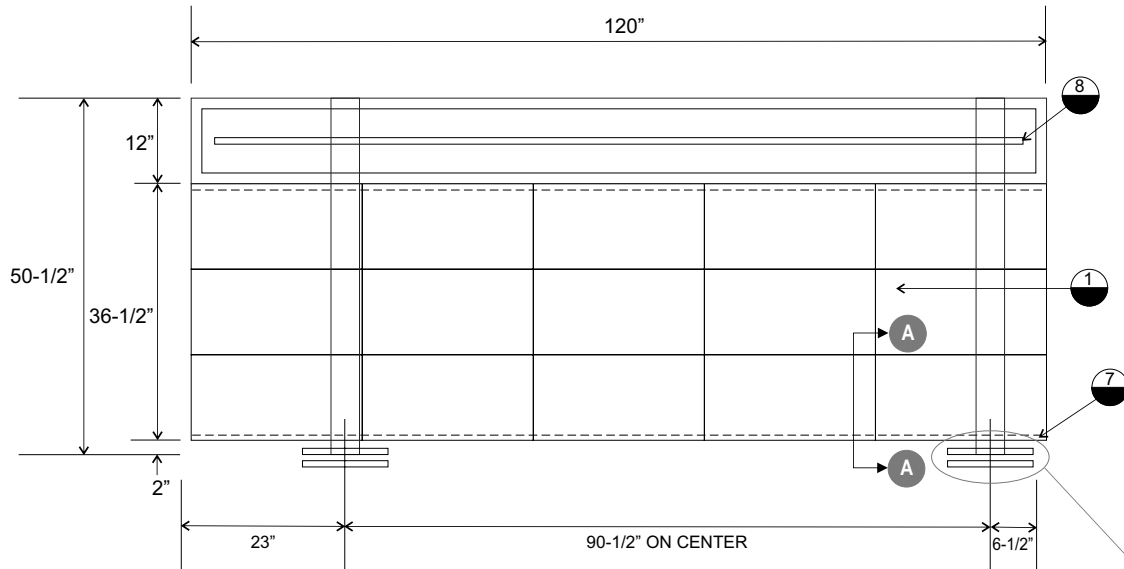

TWO OF TWO (2) SIGNS

FRONT VIEW

SIDE VIEW

BASE PLATE DETAIL

FRONT

Model: Ascend 8mm 120x400

SIGNS PLUS
NEW IDEAS-NEW TECHNOLOGY, INC.

Drawn by: LE
Date: 8-16-2023

DRWG.#:
A410 ID1L3 1090

4242 McIntosh Lane
Sarasota, FL 34232
800-848-4262

SK# 135629-3b
ALL NATIONS COMMUNITY CHURCH
18620 KEDZIE AVE., HOMEWOOD, IL 60430

- ① 4" x 4" x 1/8" STRUCTURAL STEEL TUBE
- ②a 5" x 12" x 3/16" PLATE STEEL
WELDED TO 4" x 4" STEEL TUBES, QTY: 2 PER SIGN
- ②b 5" x 12" x 3/16" PLATE STEEL
LOOSE MATCH PLATES, SHIPPED WITH SIGNS, QTY: 2 PER SIGN
- ③ 1' x 10' x 5" DEEP EXTRUDED ALUMINUM ID CABINET,
SINGLE SIDED
- ④ LED DISPLAY: 8mm - 120 x 400 MATRIX
- ⑦ 1/8" x 2" x 2" x 71" STEEL ANGLE, QTY 2
- ⑧ INTERNAL WHITE LED ILLUMINATION
- ⑩ 1' x 2' LED PANEL
- ⑪ LED MODULE CNC MACHINED ALUMINUM FRAME
- ⑫ FACE RETAINER
- ⑬ CENTER, PERFORATED ALUMINUM BACK
- ⑱ A2-70 STAINLESS SOCKET HEAD MACHINE SCREWS
WITH CAPTIVE WASHERS; M8-1.25 x 20
- ⑳ A2-70 STAINLESS SOCKET HEAD MACHINE SCREWS
WITH CAPTIVE WASHERS; M8-1.25 x 20, QTY 8 PER SIDE