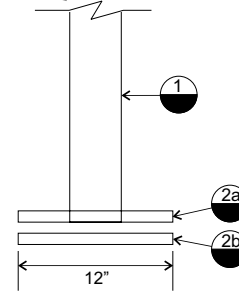

TWO OF TWO (2) SIGNS

FRONT VIEW

SIDE VIEW

BASE PLATE DETAIL

FRONT

Model: Ascend 8mm 120x400

SIGNS PLUS
NEW IDEAS-NEW TECHNOLOGY, INC.

Drawn by: LE
Date: 8-16-2023

DRWG.#:
A410 ID1L3 1090

4242 McIntosh Lane
Sarasota, FL 34232
800-848-4262

SK# 135629-3b
ALL NATIONS COMMUNITY CHURCH
18620 KEDZIE AVE., HOMEWOOD, IL 60430

- ① 4" x 4" x 1/8" STRUCTURAL STEEL TUBE
- ②a 5" x 12" x 3/16" PLATE STEEL
WELDED TO 4" x 4" STEEL TUBES, QTY: 2 PER SIGN
- ②b 5" x 12" x 3/16" PLATE STEEL
LOOSE MATCH PLATES, SHIPPED WITH SIGNS, QTY: 2 PER SIGN
- ③ 1' x 10' x 5" DEEP EXTRUDED ALUMINUM ID CABINET,
SINGLE SIDED
- ④ LED DISPLAY: 8mm - 120 x 400 MATRIX
- ⑦ 1/8" x 2" x 2" x 71" STEEL ANGLE, QTY 2
- ⑧ INTERNAL WHITE LED ILLUMINATION
- ⑩ 1' x 2' LED PANEL
- ⑪ LED MODULE CNC MACHINED ALUMINUM FRAME
- ⑫ FACE RETAINER
- ⑬ CENTER, PERFORATED ALUMINUM BACK
- ⑱ A2-70 STAINLESS SOCKET HEAD MACHINE SCREWS
WITH CAPTIVE WASHERS; M8-1.25 x 20
- ⑳ A2-70 STAINLESS SOCKET HEAD MACHINE SCREWS
WITH CAPTIVE WASHERS; M8-1.25 x 20, QTY 8 PER SIDE