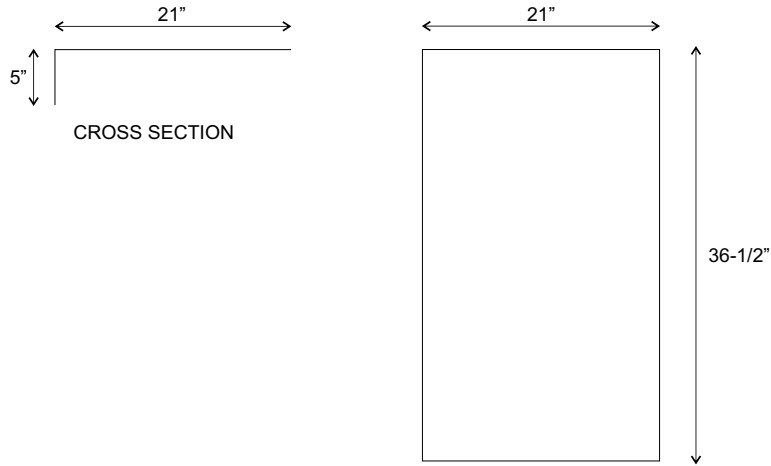

RIGHT BACK/ENDS (QTY: 1)