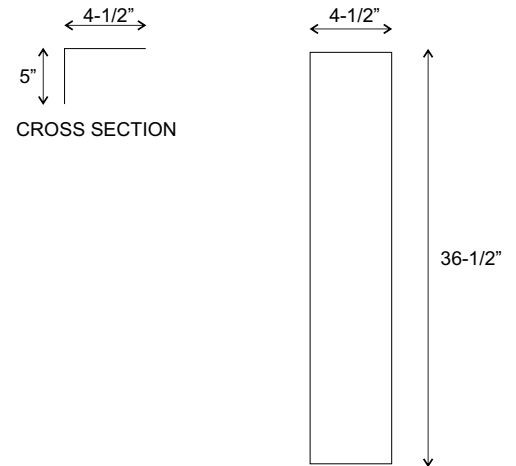

DRWG.#:
A410 ID1L3 1090

4242 McIntosh Lane
Sarasota, FL 34232
800-848-4262

SK# 135629-3b
ALL NATIONS COMMUNITY CHURCH
18620 KEDZIE AVE., HOMEWOOD, IL 60430

- ① 4" x 4" x 1/8" STRUCTURAL STEEL TUBE
- ②a 5" x 12" x 3/16" PLATE STEEL
WELDED TO 4" x 4" STEEL TUBES, QTY: 2 PER SIGN
- ②b 5" x 12" x 3/16" PLATE STEEL
LOOSE MATCH PLATES, SHIPPED WITH SIGNS, QTY: 2 PER SIGN
- ③ 1' x 10' x 5" DEEP EXTRUDED ALUMINUM ID CABINET,
SINGLE SIDED
- ④ LED DISPLAY: 8mm - 120 x 400 MATRIX
- ⑦ 1/8" x 2" x 2" x 71" STEEL ANGLE, QTY 2
- ⑧ INTERNAL WHITE LED ILLUMINATION
- ⑩ 1' x 2' LED PANEL
- ⑪ LED MODULE CNC MACHINED ALUMINUM FRAME
- ⑫ FACE RETAINER
- ⑬ CENTER, PERFORATED ALUMINUM BACK
- ⑱ A2-70 STAINLESS SOCKET HEAD MACHINE SCREWS
WITH CAPTIVE WASHERS; M8-1.25 x 20
- ⑳ A2-70 STAINLESS SOCKET HEAD MACHINE SCREWS
WITH CAPTIVE WASHERS; M8-1.25 x 20, QTY 8 PER SIDE

NOTES:
ELECTRICAL REQUIREMENTS:
120-VOLT, MAX DRAW: 6.4 AMPS

| | | |
|--|--|------------------------|
| Model: Ascend 8mm 120x400 | | |
|  <small>NEW IDEAS-NEW TECHNOLOGY, INC.</small> | Drawn by: LE | DRWG.#: |
| | Date: 8-16-2023 | A410 ID1L3 1090 |
| 4242 McIntosh Lane Sarasota, FL 34232 800-848-4262 | SK# 135629-3b ALL NATIONS COMMUNITY CHURCH 18620 KEDZIE AVE., HOMEWOOD, IL 60430 | |
| <small>J:\LED Ascend\Engineer Drawing - All Nations Church #135629-3b - Sign 2 Rev. 8-16-2023</small> | | |

RIGHT BACK/ENDS (QTY: 1)

LEFT BACK/END PERFORATED ALUMINUM (QTY: 1)

CENTER BACK - FLAT PERFORATED ALUMINUM (QTY: 1)

Model: Ascend 8mm 120x400

| | | |
|--|--|------------------------|
| SIGNS PLUS <small>NEW IDEAS-NEW TECHNOLOGY, INC.</small> | Drawn by: LE | DRWG.#: |
| | Date: 8-16-2023 | A410 ID1L3 1090 |
| 4242 McIntosh Lane Sarasota, FL 34232 800-848-4262 | SK# 135629-3b ALL NATIONS COMMUNITY CHURCH 18620 KEDZIE AVE., HOMEWOOD, IL 60430 | |