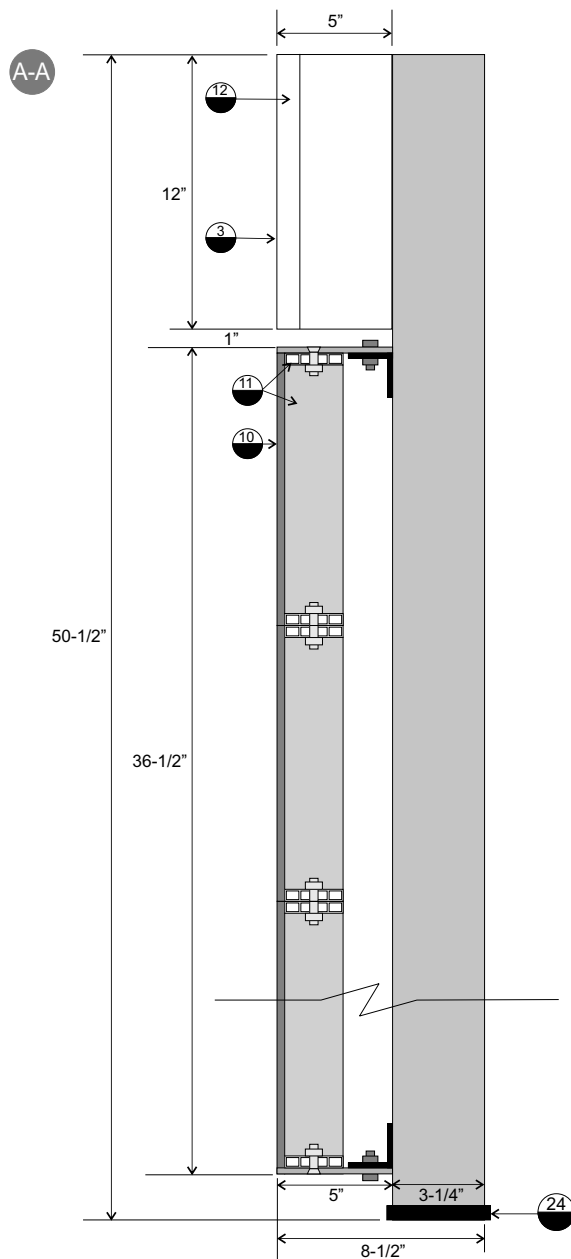

TWO OF TWO (2) SIGNS

FRONT VIEW

SIDE VIEW

BASE PLATE DETAIL

FRONT

Model: Ascend 8mm 120x400

SIGNS PLUS
NEW IDEAS-NEW TECHNOLOGY, INC.

Drawn by: LE
Date: 8-16-2023

DRWG.#:
A410 ID1L3 1090

4242 McIntosh Lane
Sarasota, FL 34232
800-848-4262

SK# 135629-3b
ALL NATIONS COMMUNITY CHURCH
18620 KEDZIE AVE., HOMEWOOD, IL 60430

- ① 4" x 4" x 1/8" STRUCTURAL STEEL TUBE
- ②a 5" x 12" x 3/16" PLATE STEEL
WELDED TO 4" x 4" STEEL TUBES, QTY: 2 PER SIGN
- ②b 5" x 12" x 3/16" PLATE STEEL
LOOSE MATCH PLATES, SHIPPED WITH SIGNS, QTY: 2 PER SIGN
- ③ 1' x 10' x 5" DEEP EXTRUDED ALUMINUM ID CABINET,
SINGLE SIDED
- ④ LED DISPLAY: 8mm - 120 x 400 MATRIX
- ⑦ 1/8" x 2" x 2" x 71" STEEL ANGLE, QTY 2
- ⑧ INTERNAL WHITE LED ILLUMINATION
- ⑩ 1' x 2' LED PANEL
- ⑪ LED MODULE CNC MACHINED ALUMINUM FRAME
- ⑫ FACE RETAINER
- ⑬ CENTER, PERFORATED ALUMINUM BACK
- ⑱ A2-70 STAINLESS SOCKET HEAD MACHINE SCREWS
WITH CAPTIVE WASHERS; M8-1.25 x 20
- ⑳ A2-70 STAINLESS SOCKET HEAD MACHINE SCREWS
WITH CAPTIVE WASHERS; M8-1.25 x 20, QTY 8 PER SIDE

NOTES:
ELECTRICAL REQUIREMENTS:
120-VOLT, MAX DRAW: 6.4 AMPS

| | | |
|--|--|------------------------|
| Model: Ascend 8mm 120x400 | | |
|  <small>NEW IDEAS-NEW TECHNOLOGY, INC.</small> | Drawn by: LE | DRWG.#: |
| | Date: 8-16-2023 | A410 ID1L3 1090 |
| 4242 McIntosh Lane Sarasota, FL 34232 800-848-4262 | SK# 135629-3b ALL NATIONS COMMUNITY CHURCH 18620 KEDZIE AVE., HOMEWOOD, IL 60430 | |
| <small>J:\LED Ascend\Engineer Drawing - All Nations Church #135629-3b - Sign 2 Rev. 8-16-2023</small> | | |

RIGHT BACK/ENDS (QTY: 1)

LEFT BACK/END PERFORATED ALUMINUM (QTY: 1)

CENTER BACK - FLAT PERFORATED ALUMINUM (QTY: 1)

Model: Ascend 8mm 120x400

| | | |
|--|--|------------------------|
| SIGNS PLUS <small>NEW IDEAS-NEW TECHNOLOGY, INC.</small> | Drawn by: LE | DRWG.#: |
| | Date: 8-16-2023 | A410 ID1L3 1090 |
| 4242 McIntosh Lane Sarasota, FL 34232 800-848-4262 | SK# 135629-3b ALL NATIONS COMMUNITY CHURCH 18620 KEDZIE AVE., HOMEWOOD, IL 60430 | |