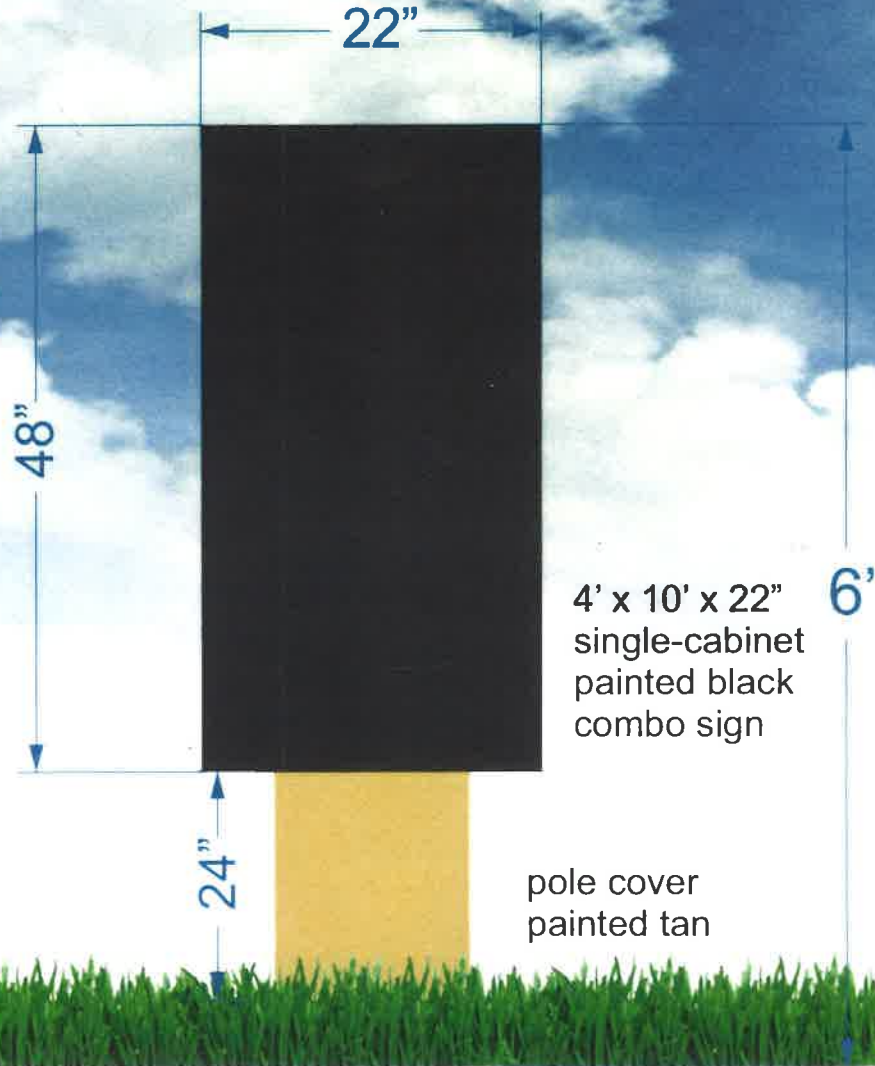

4' x 4' double-faced lighted sign

4' x 6' double-sided digital sign

- ◆ **Build Communities**
- ◆ **Make Disciples**
- ◆ **Inspire Witness**

2' x 8' x 12" pole cover - painted tan

side view

4' x 10' x 22"
single-cabinet
painted black
combo sign

pole cover
painted tan

APPROVED BY: _____

NOTE: Layout at discretion of Art Department.

No; Please Do not alter layout.

Unauthorized use, reproduction, or display shall
render infringer liable for up to \$100,000
in statutory damages per infringement.

plus attorneys fees under the U.S. Copyright Act, 17 U.S.C. 412

CORE
DISPLAYS

u

side view

6'

4' x 10' x 22"
single-cabinet
painted black
combo sign
pan-formed panels

2' x 8' x 12" pole cover - painted tan

8" center pole
saddle mounting