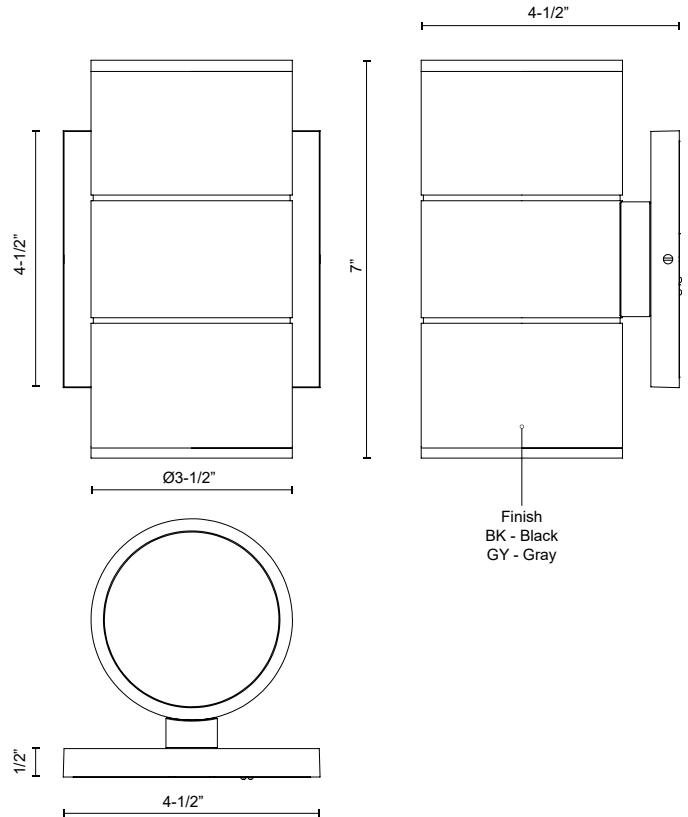

LUND EW3207

WALL

PROJECT

SPECIFICATION DETAILS

* For custom options, consult factory for details.

Fixture Dimensions	D3-1/2" x H7" x E4-1/2"
Light Source	AC LED Module
Total Lumens	1700lm
Delivered Lumens	BK-1371lm; GY-1389lm;
Wattage	21W
Voltage	120V
Color Temperature	3000K
CRI (Ra)	90CRI
Optional Color Temps	2700K - 5000K Available, Minimum Order Quantities Apply
LED Rated Life	50,000 hours
Diffuser Details	Parabolic Aluminum Reflector
Glass Details	Clear Glass
Dimming	100% - 10%, ELV Dimmer (Not Included)
Location	Wet
Warranty	5 Years
Illumination Direction	Up and Down
Canopy Dimensions	W4-1/2" x H4-1/2" x E1/2"

DESCRIPTION

High powered LED exterior two light wall mount fixture, die-cast aluminum housing molded into a cylinder shape with in powder coated black or gray finishes. Concealed inside is our 120V AC LED technology with a tempered glass diffusers radiating light upward and downward against the wall where installed. Certified ETL wet location listed and is available in different sizes and one light options.

KUZCO

19054 28TH AVENUE
SURREY - BC V3Z 6M3
CANADA

WWW.KUZCOLIGHTING.COM

COMMENT