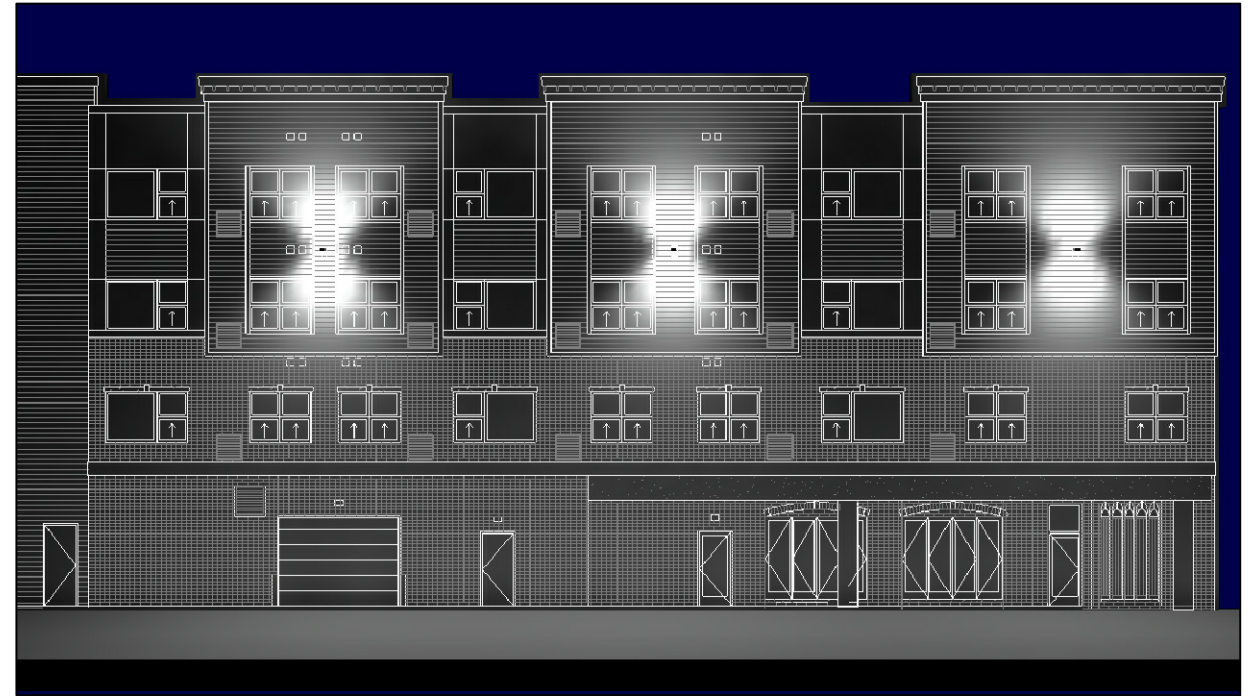

**Robert Juris & Associates
Architects, Ltd.**

9500 Bormet Drive, Suite #205
Mokena, IL 60448
(815) 806-0146

HOMWOOD BUILDING FACADE LIGHTING

Luminaire Schedule						
Symbol	Qty	Label	Description	LLF	Lum. Watts	Lum. Lumens
□	7	A1	KUZCO LTGR; EW3207-BK / WALL MTD PER PLAN	0.880	19,7	1371

Calculation Summary							
Label	CalcType	Units	Avg	Max	Min	Avg/Min	Max/Min
FACADE AREA	Illuminance	Fc	0,33	91,0	0,0	N.A.	N.A.

Filename: HF-2023-02-23A.AGI