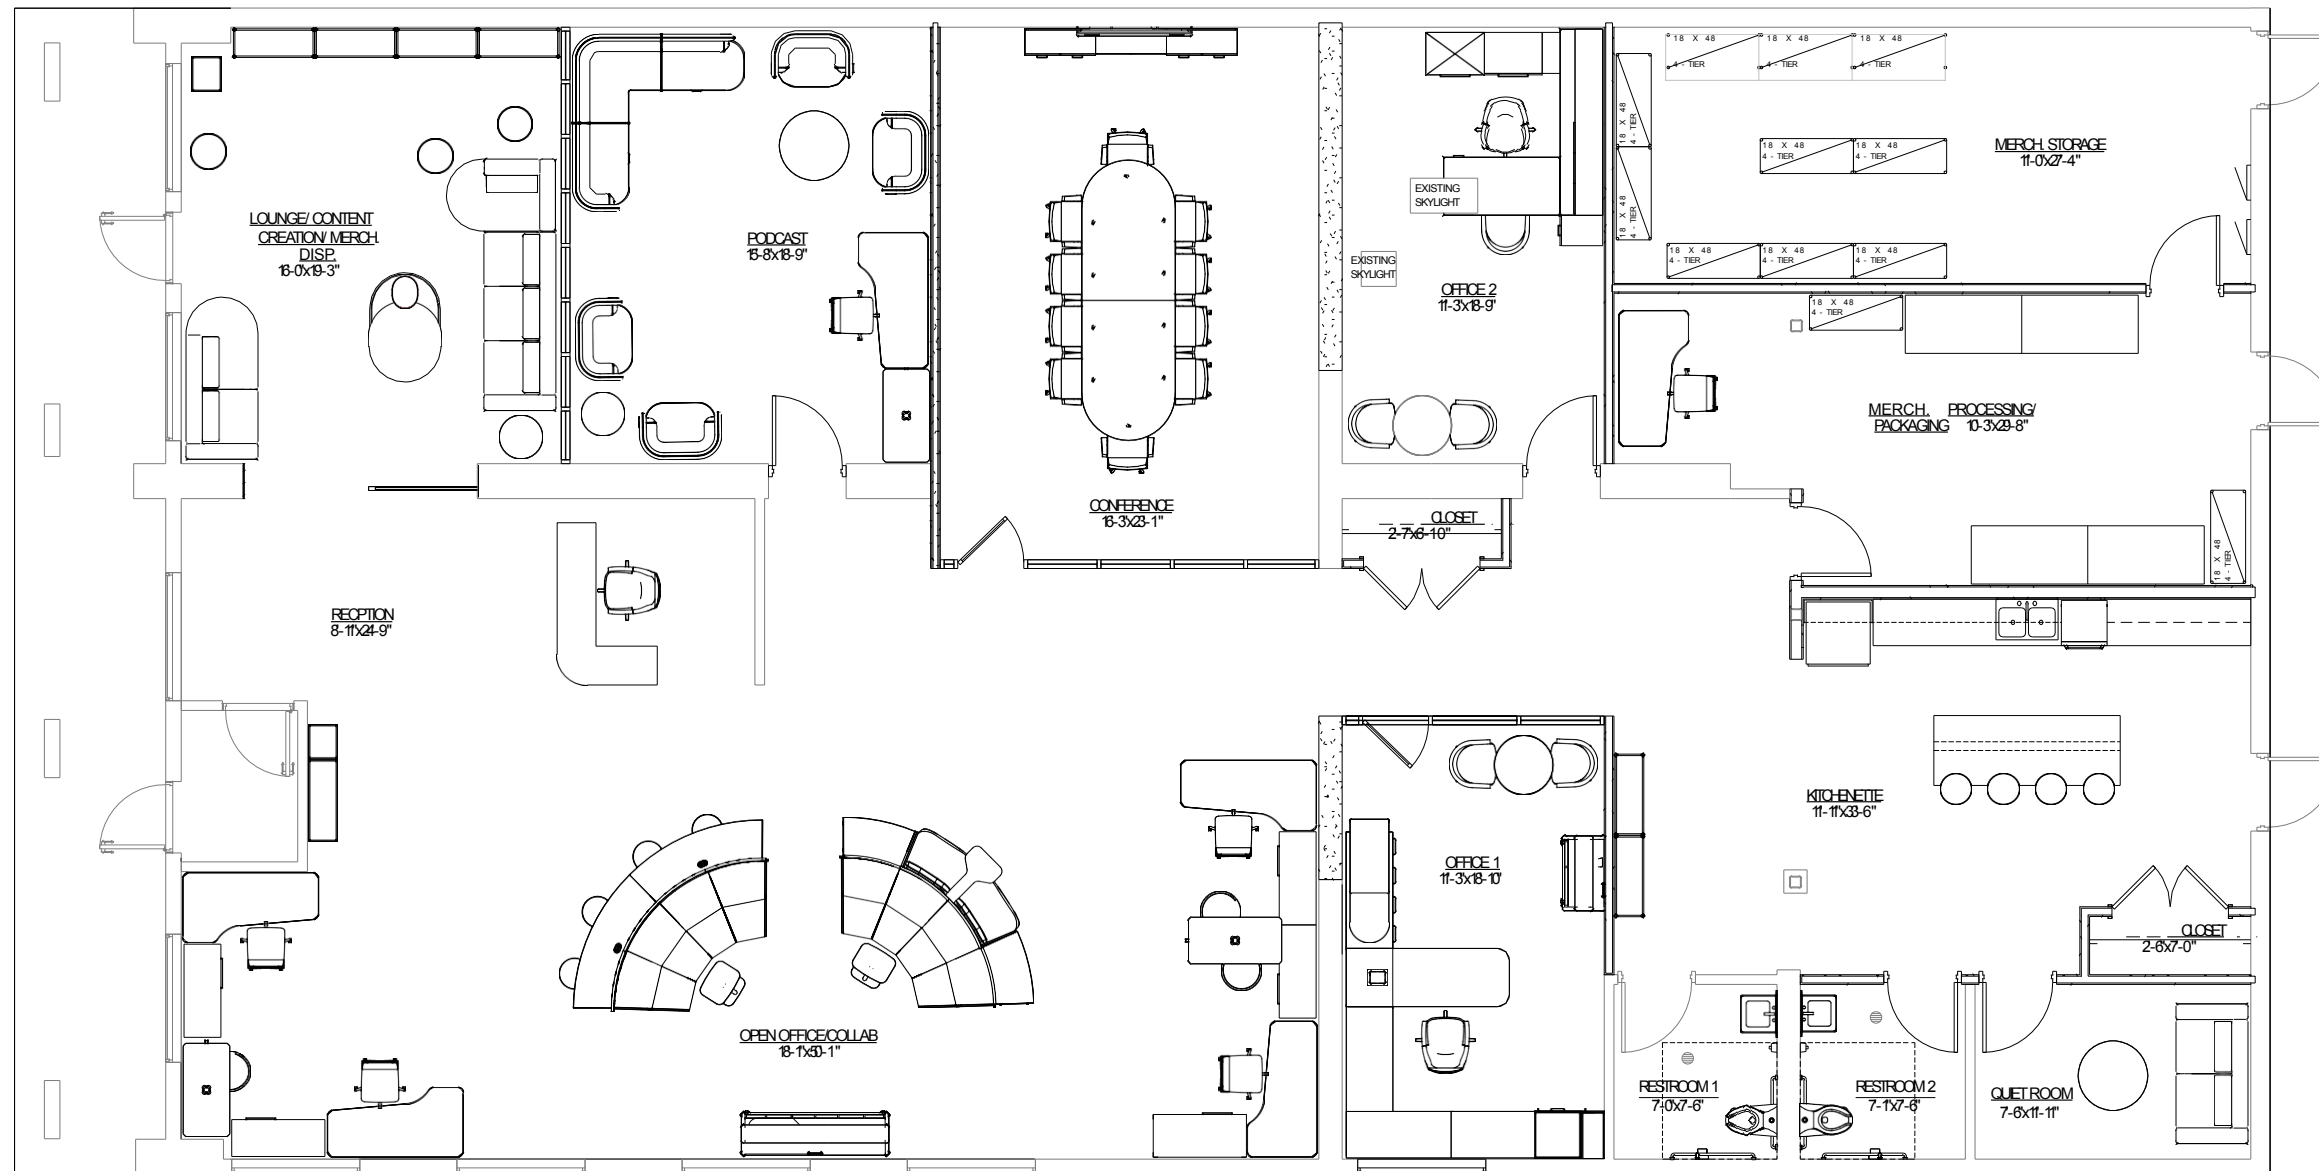

# AS- BUILT FLOOR PLAN

**PROPOSED WEST ELEVATION**

2  
A-4.0  
1/4" = 1'-0"

**PROPOSED EAST ELEVATION**

3  
A-4.0  
1/4" = 1'-0"

**PROPOSED SOUTH ELEVATION**

10100 ORLAND PARKWAY, SUITE 110  
ORLAND PARK, IL 60467  
P:708.799.4400 F:708.799.4434  
[WWW.LINDENGROUPINC.COM](http://WWW.LINDENGROUPINC.COM)