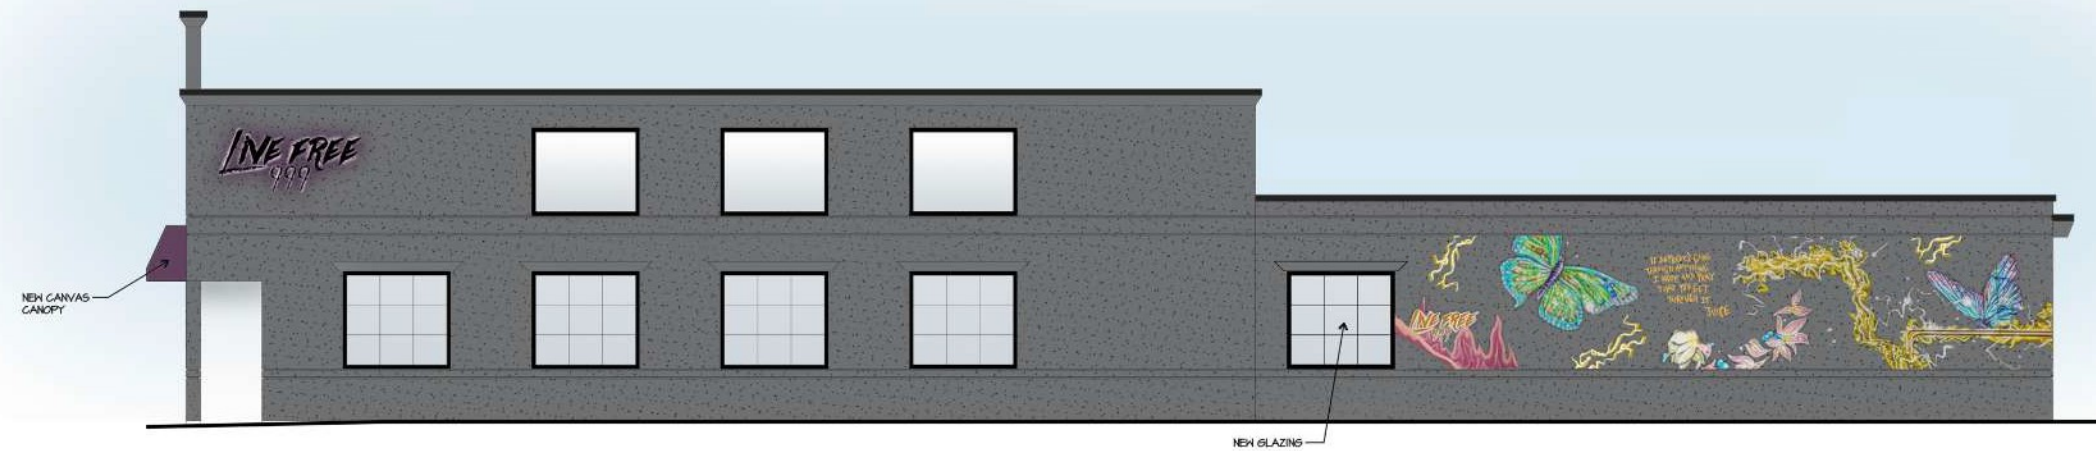

# PROPOSED FLOOR PLAN

LINDENGROUP  
ARCHITECTS

10100 ORLAND PARKWAY, SUITE 110  
ORLAND PARK, IL 60467  
P:708.799.4400 F:708.799.4434  
WWW.LINDENGROUPINC.COM

**HOMWOOD**

BREWING CO.

1  
A-4.0  
1/4" = 1'-0"

**PROPOSED WEST ELEVATION**

2  
A-4.0  
1/4" = 1'-0"

**PROPOSED EAST ELEVATION**

3  
A-4.0  
1/4" = 1'-0"

**PROPOSED SOUTH ELEVATION**

10100 ORLAND PARKWAY, SUITE 110  
ORLAND PARK, IL 60467  
P:708.799.4400 F:708.799.4434  
[WWW.LINDENGROUPINC.COM](http://WWW.LINDENGROUPINC.COM)