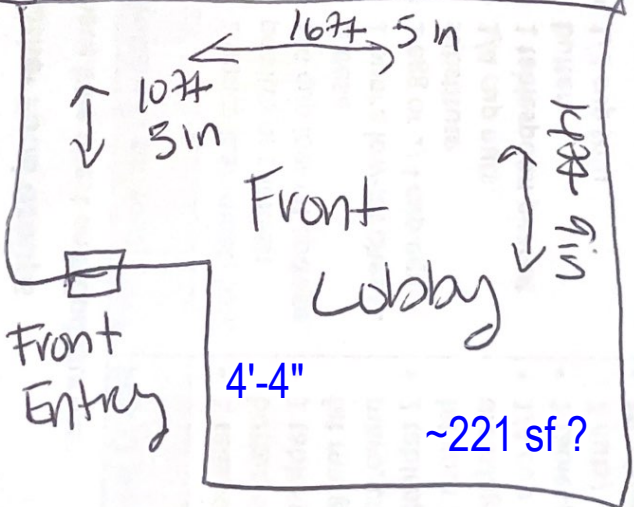

16'-5.5"

# Clamour 1 Productions, LLC

18'-9"

13'-2"

10'-5"

12'-4"

14'-9"

~221 sf?