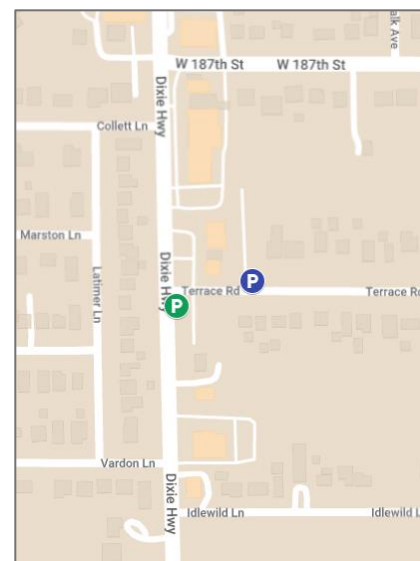

# Signage Location Specifications

**P** **Parking Lot Identification Signs:** Signs to be located adjacent to entrances for each public parking lot. The signs will be placed in Village grass parkway areas, or existing landscaping beds on public property within the lot area.

**P** **Parking Lot Wayfinding Signs:** Signs to be located on existing poles (pedestrian or street) within the Village right-of-way or IDOT-controlled roadway area as allowable by state law.

Downtown

**Figure A:** Map with locations for proposed signage. Full interactive map can be found at:

<https://www.google.com/maps/d/u/0/edit?mid=12VNU9KBYkgEmuMIE-shXVUv4Emg5All&usp=sharing>

Southgate