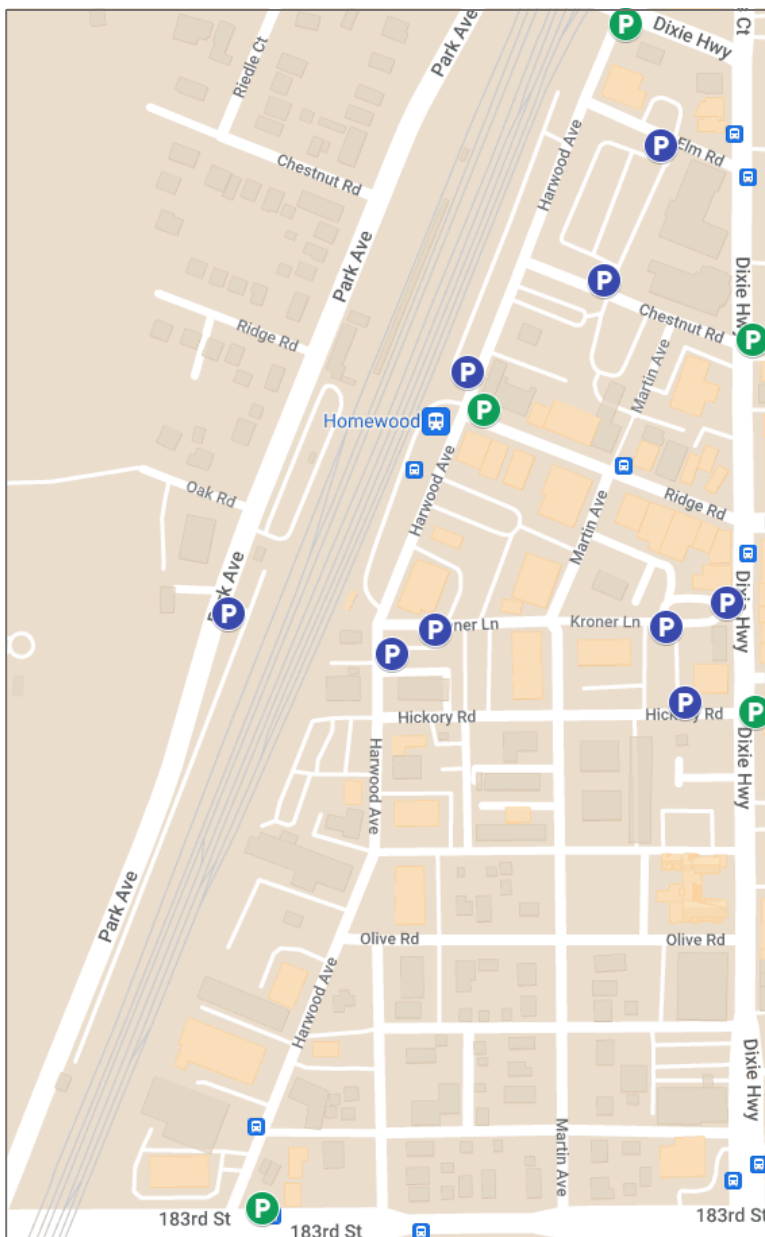

# Signage Location Specifications

**P** **Parking Lot Identification Signs:** Signs to be located adjacent to entrances for each public parking lot. The signs will be placed in Village grass parkway areas, or existing landscaping beds on public property within the lot area.

**P** **Parking Lot Wayfinding Signs:** Signs to be located on existing poles (pedestrian or street) within the Village right-of-way or IDOT-controlled roadway area as allowable by state law.

Downtown

**Figure A:** Map with locations for proposed signage. Full interactive map can be found at:

<https://www.google.com/maps/d/u/0/edit?mid=12VNU9KBYkgEmuMIE-shXVUv4Emg5All&usp=sharing>

Southgate