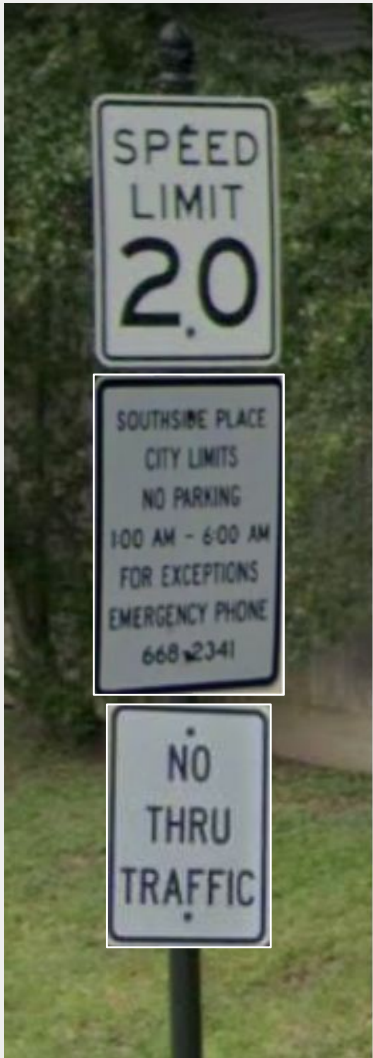

Larry Wilkerson requested that the attached be sent to Council

LED

Houston - Stablewood

Houston - Norhill/Woodland Heights

Spring Valley - Pech Rd

Existing HV Sign

Southside Place Entrance

Spring Valley Bingle-Westview Thru Streets

Hunters Creek Entrance

Other

Jersey Village Entrance

Hunters Creek Vehicle ID Decal Without Wording

Houston - Memorial Park Area
Patrol Yard Sign