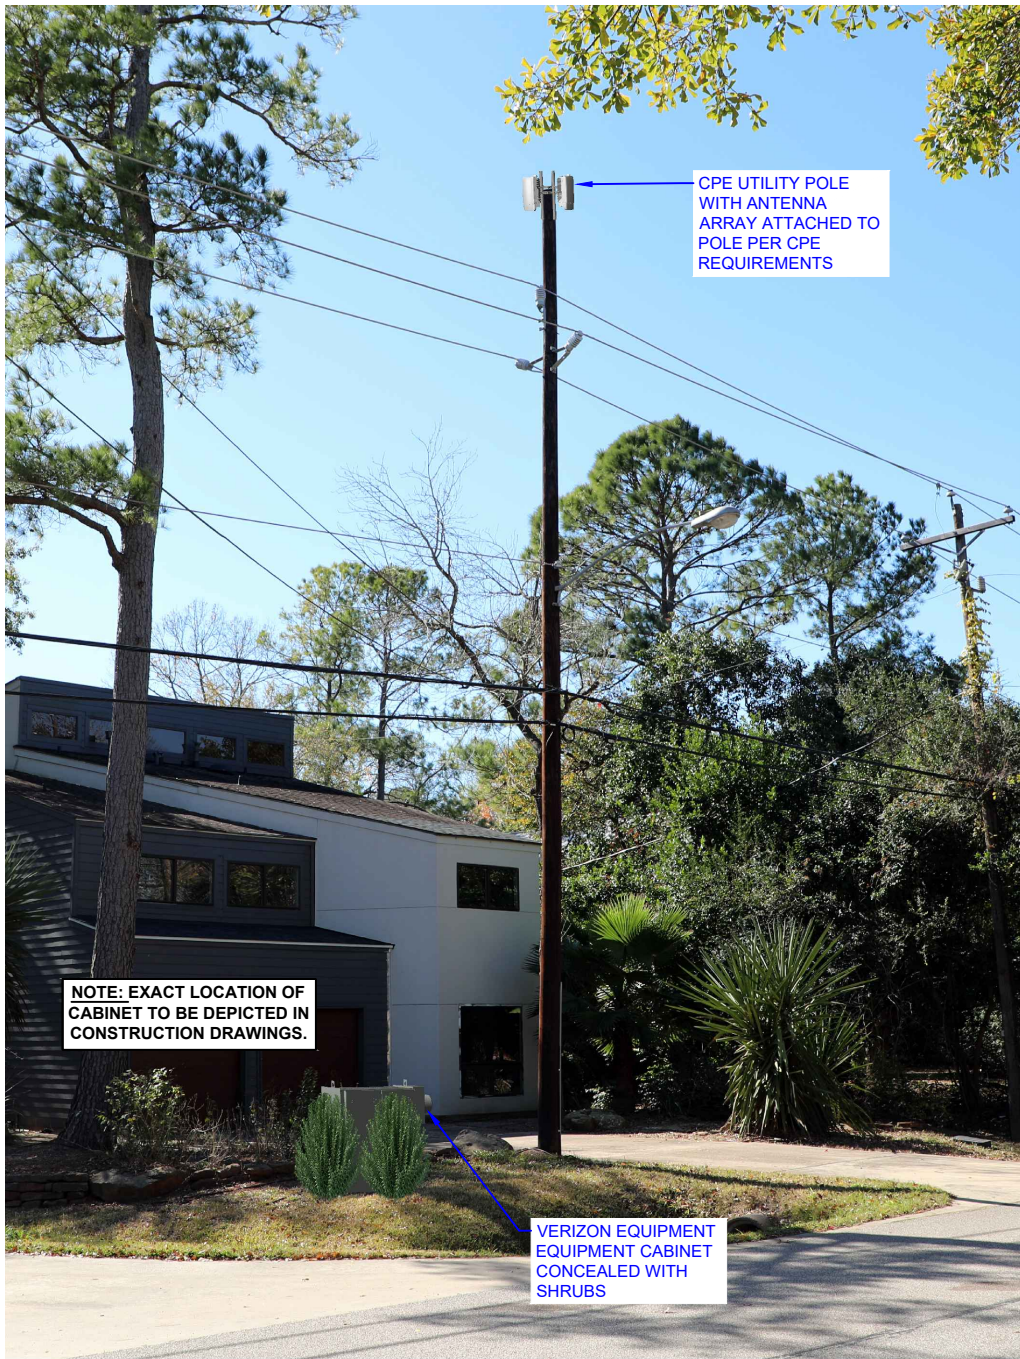

PROPOSED

3D DESIGN & ENGINEERING, INC.

email: info@3ddne.com
Tel: 832-431-8629
www.3ddne.com

SITE INFORMATION

HOU_SPRING_BRANCH_151_TX
29.78703, -95.4859

PHOTO SIMULATION

CPE WOOD UTILITY POLE
WITH CABINET

VERIZON WIRELESS

14123 Cicero Rd.
Houston, TX 77095
Tel: 713-507-1618