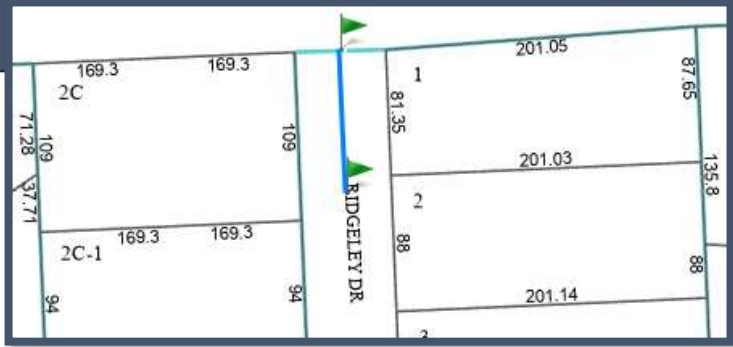

Ordinance 778 approved 2/19/19  
 Ordinance 836 approved 2/20/24

Ridgeley Dr @ Westview Dr  
 100' from intersection

Glourie Dr @ Westview Dr  
 100' from intersection

Mallie Ct & Ridgeley Dr  
 100' from intersection