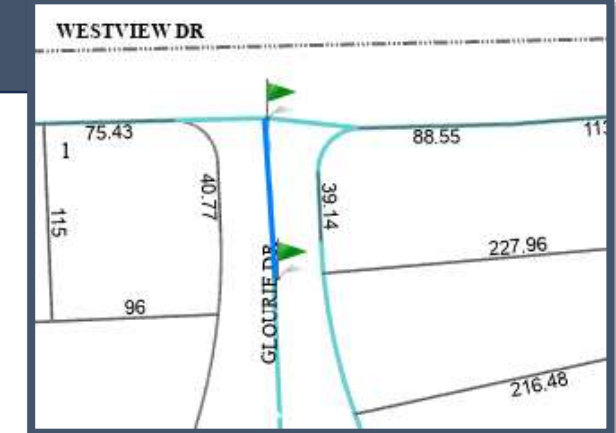

Ordinance 778 approved 2/19/19  
 Ordinance 836 approved 2/20/24

Ridgeley Dr @ Westview Dr  
 100' from intersection

Glourie Dr @ Westview Dr  
 100' from intersection

Mallie Ct & Ridgeley Dr  
 100' from intersection

Glourie Dr @ Wirt Rd  
 100' from intersection