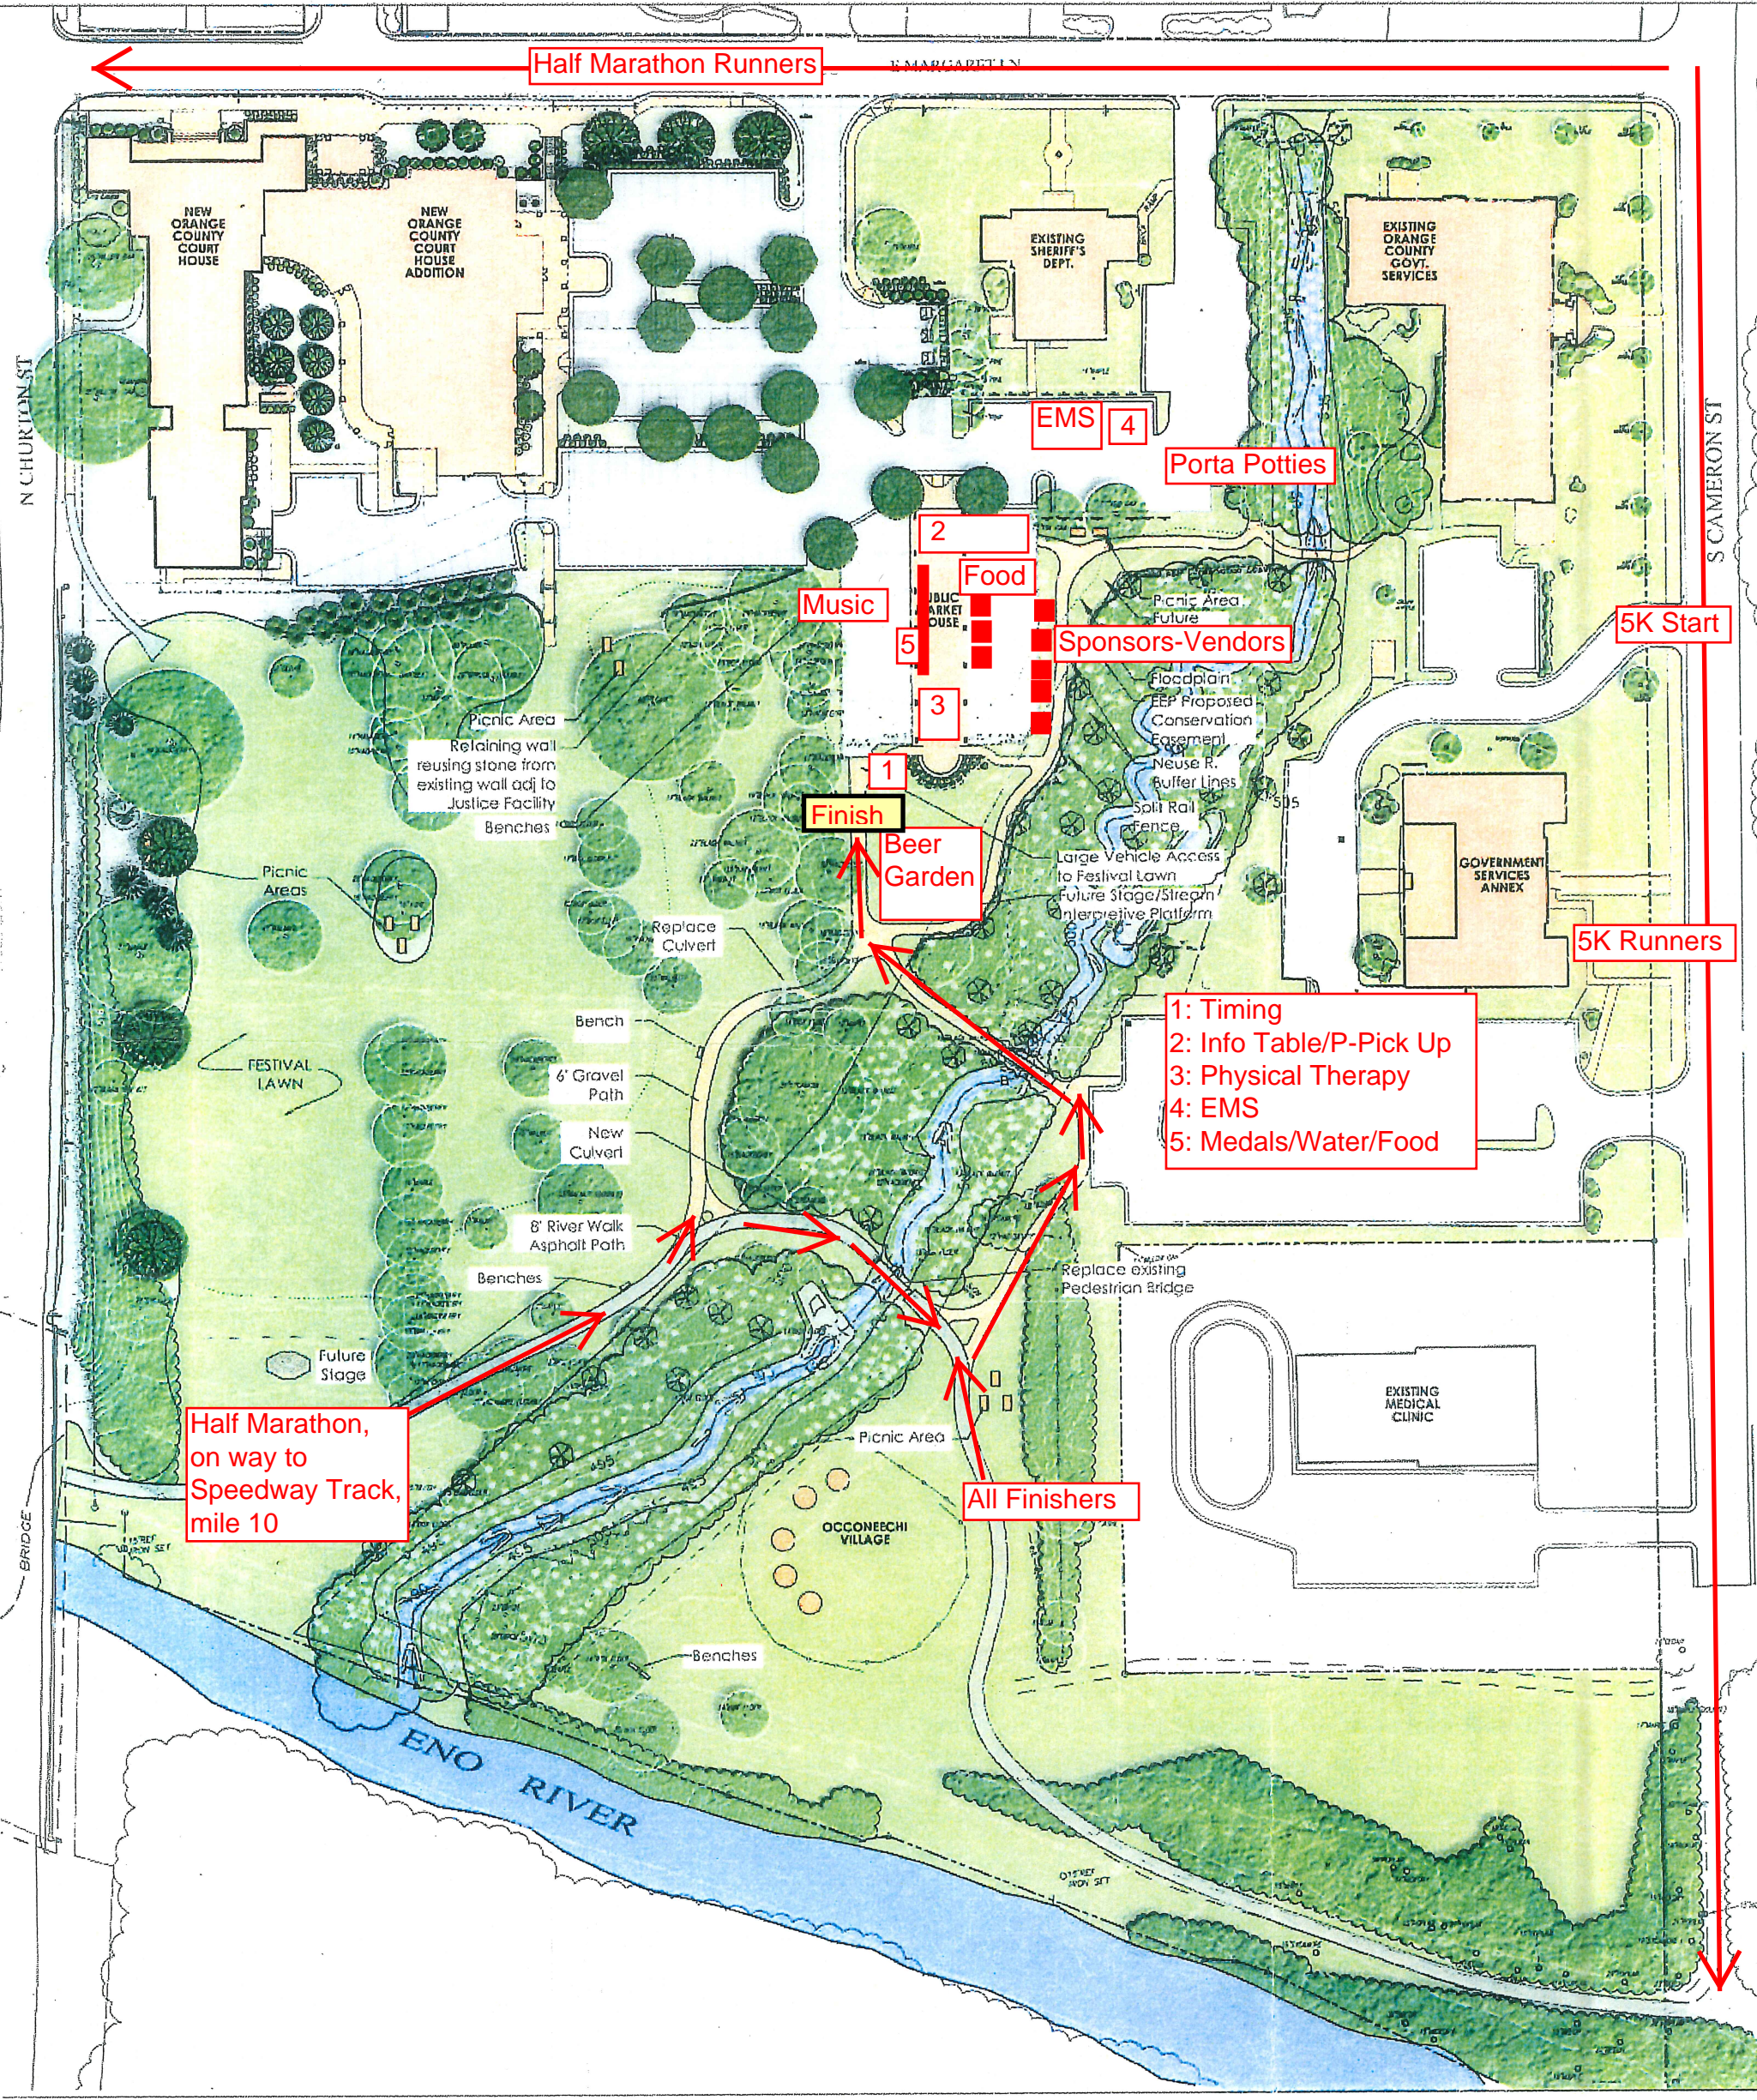

Half Marathon Runners

EMS 4

Porta Potties

2

Food

Music

5

Sponsors-Vendors

5K Start

3

1

Finish

Beer Garden

5K Runners

- 1: Timing
- 2: Info Table/P-Pick Up
- 3: Physical Therapy
- 4: EMS
- 5: Medals/Water/Food

Half Marathon, on way to Speedway Track, mile 10

All Finishers

ENO RIVER

N CHURCH ST

S CAMERON ST

BRIDGE