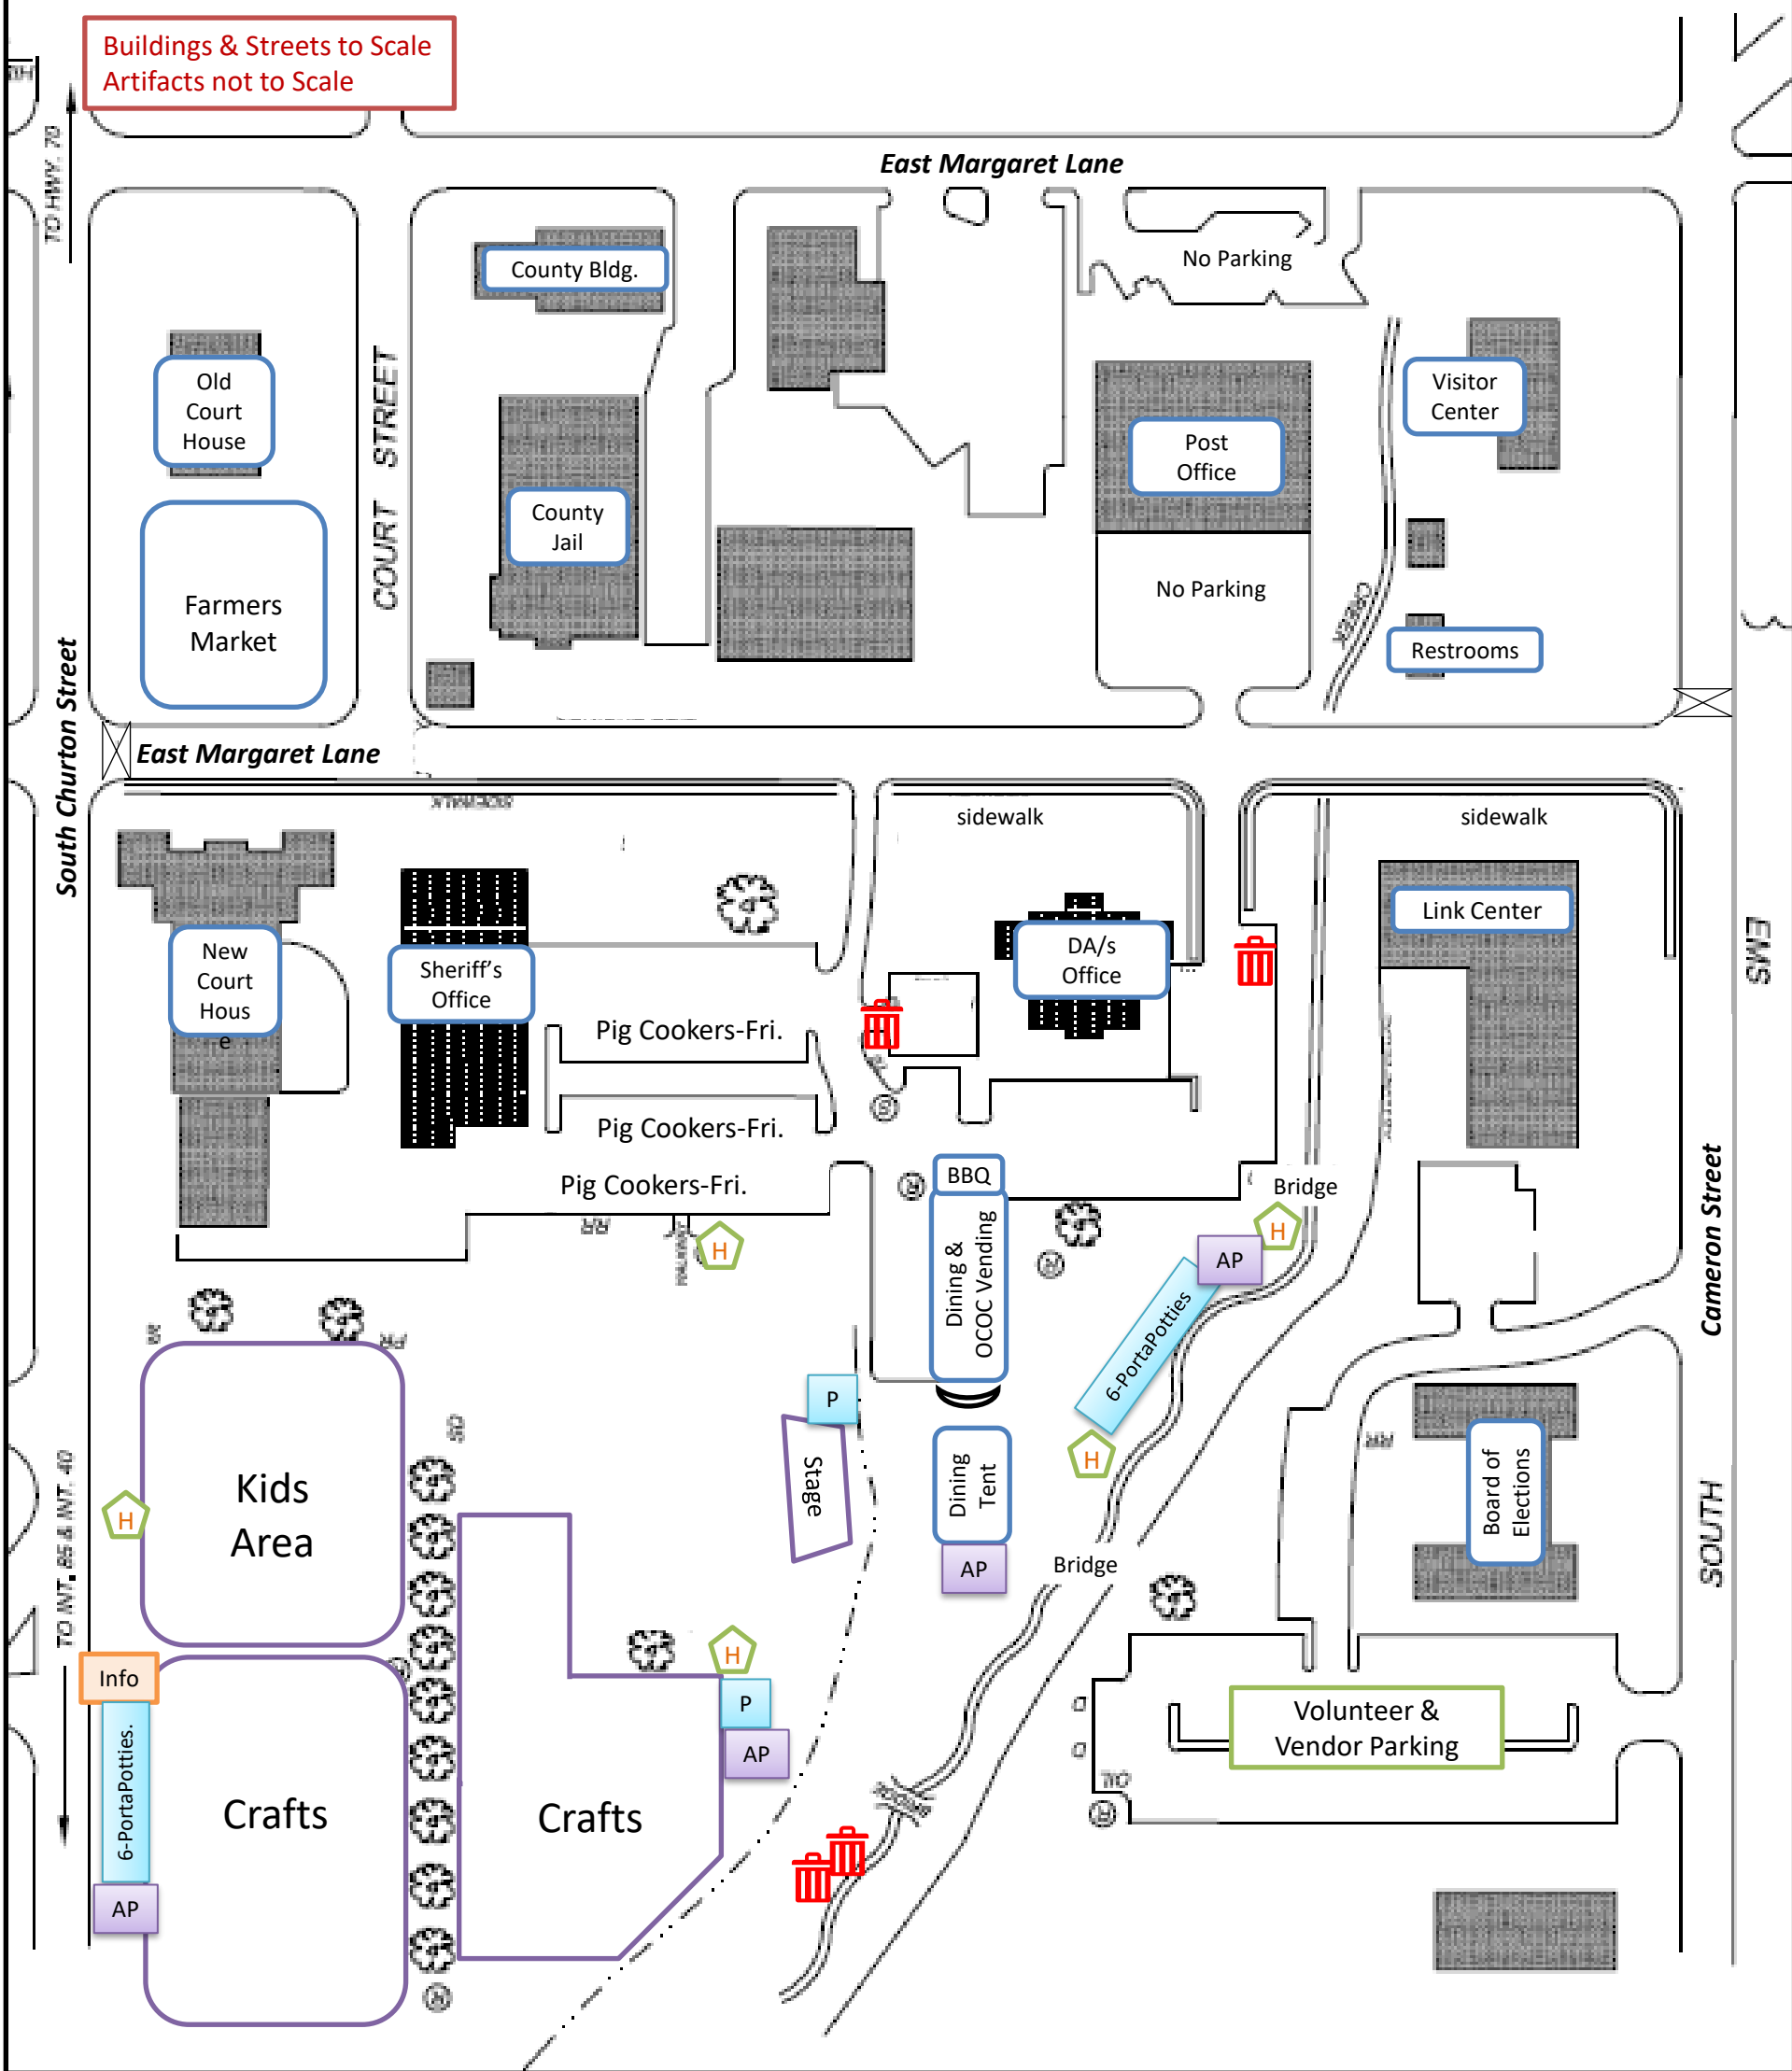

Buildings & Streets to Scale
Artifacts not to Scale

 Handwashing Station – 4

 Dumpster – 3

 Portalet w/sanitizer – 14

 ADA Portalet w/sanitizer- 4