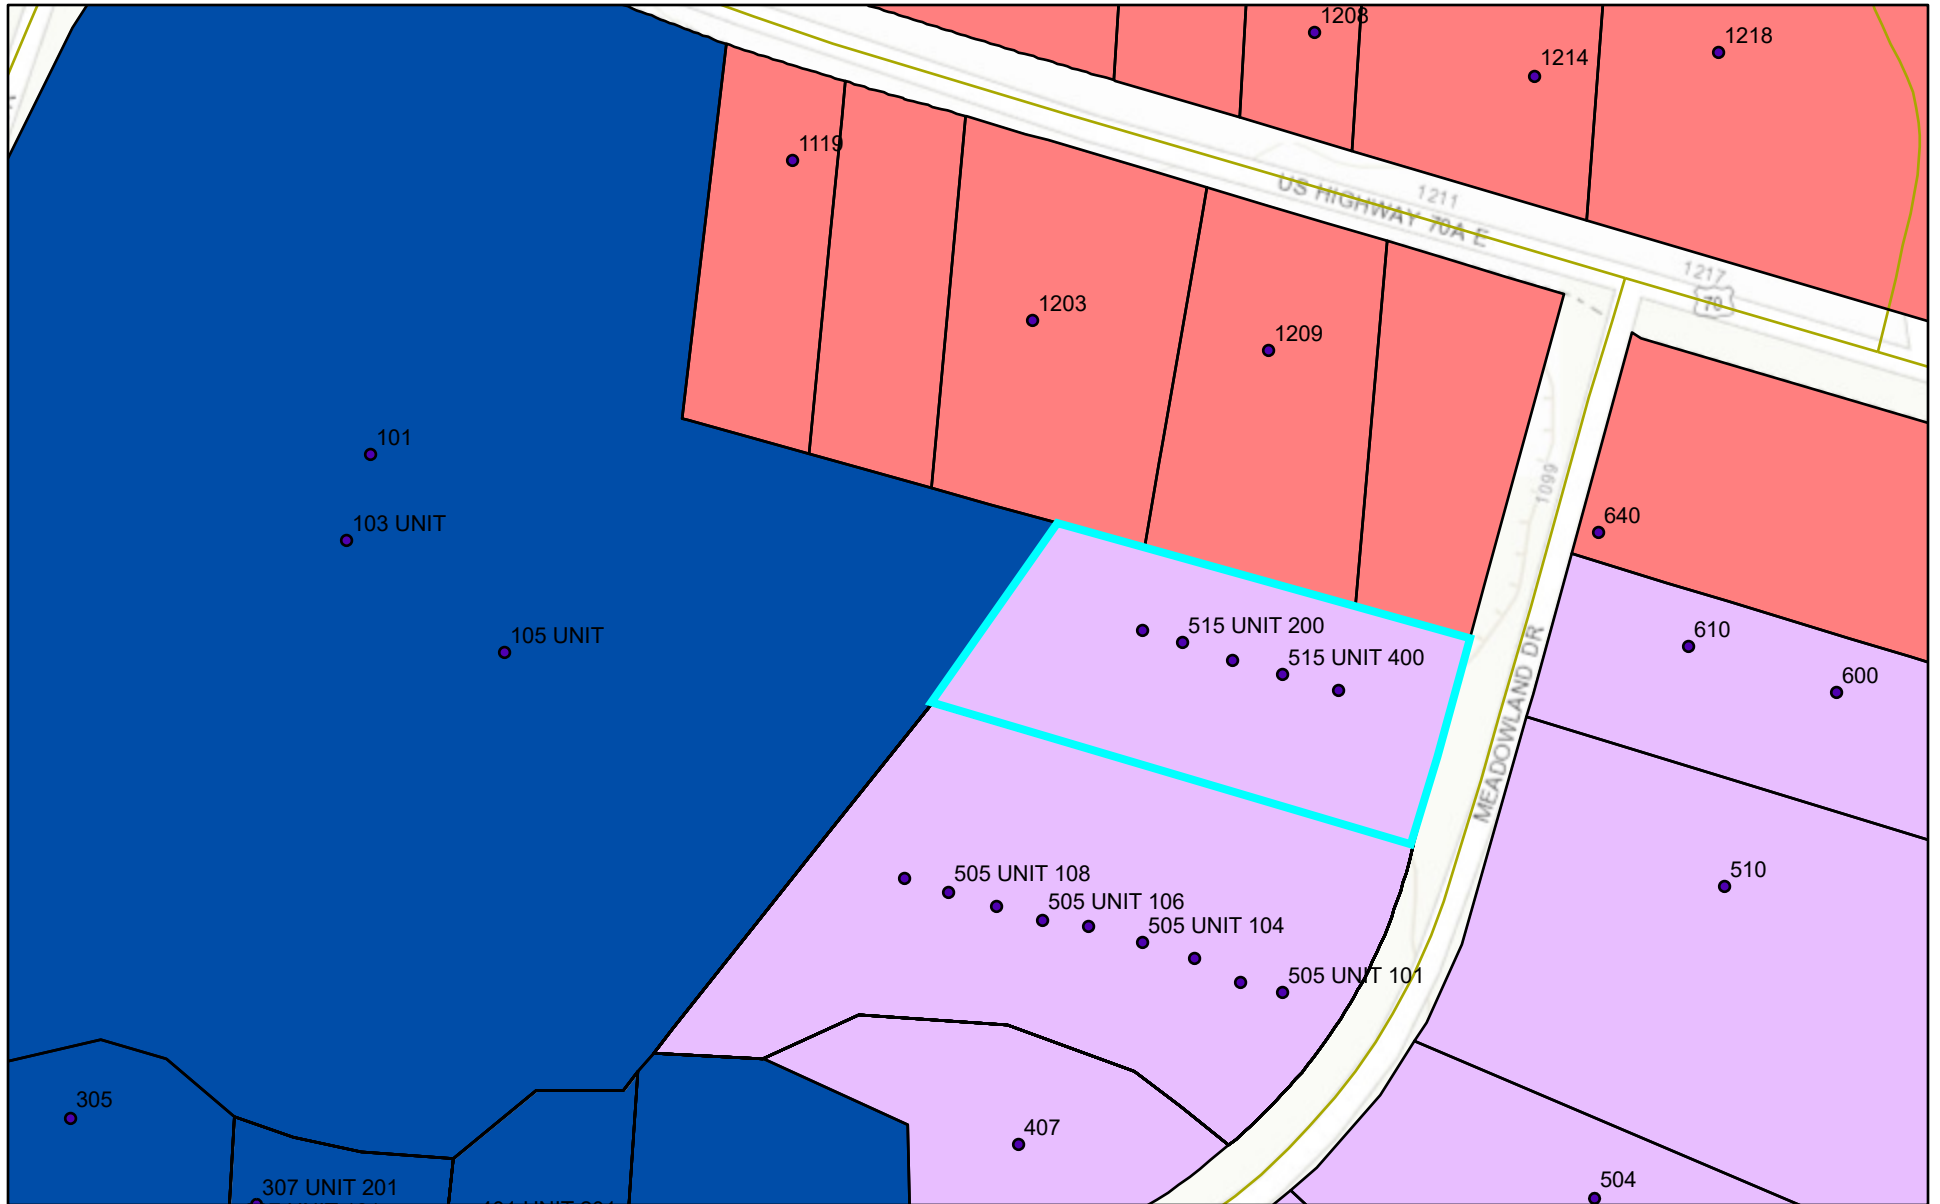

# Zoning Map - 515 Meadowlands Drive

5/14/2026

Streets

Addresses

Hillsborough Town Limits

Zoning

GC General Commercial

HIC High Intensity Commercial

MF Multi-Family

OI Office Institutional

RSU Residential Special Use

Parcels

515 Meadowlands Drive

USGS The National Map: National Boundaries Dataset, 3DEP Elevation Program, Geographic Names Information System, National Hydrography

# Future Land Use Map - 515 Meadowlands Drive

5/14/2026, 9:40:42 AM

- Addresses
- ▭ Parcels
- ▬ Streets
- ▭ Urban Service Area
- HillsboroughLandUse
- ▭ Light Industrial
- ▭ Neighborhood Mixed Use
- ▭ Suburban Office
- ▭ 515 Meadowlands Drive