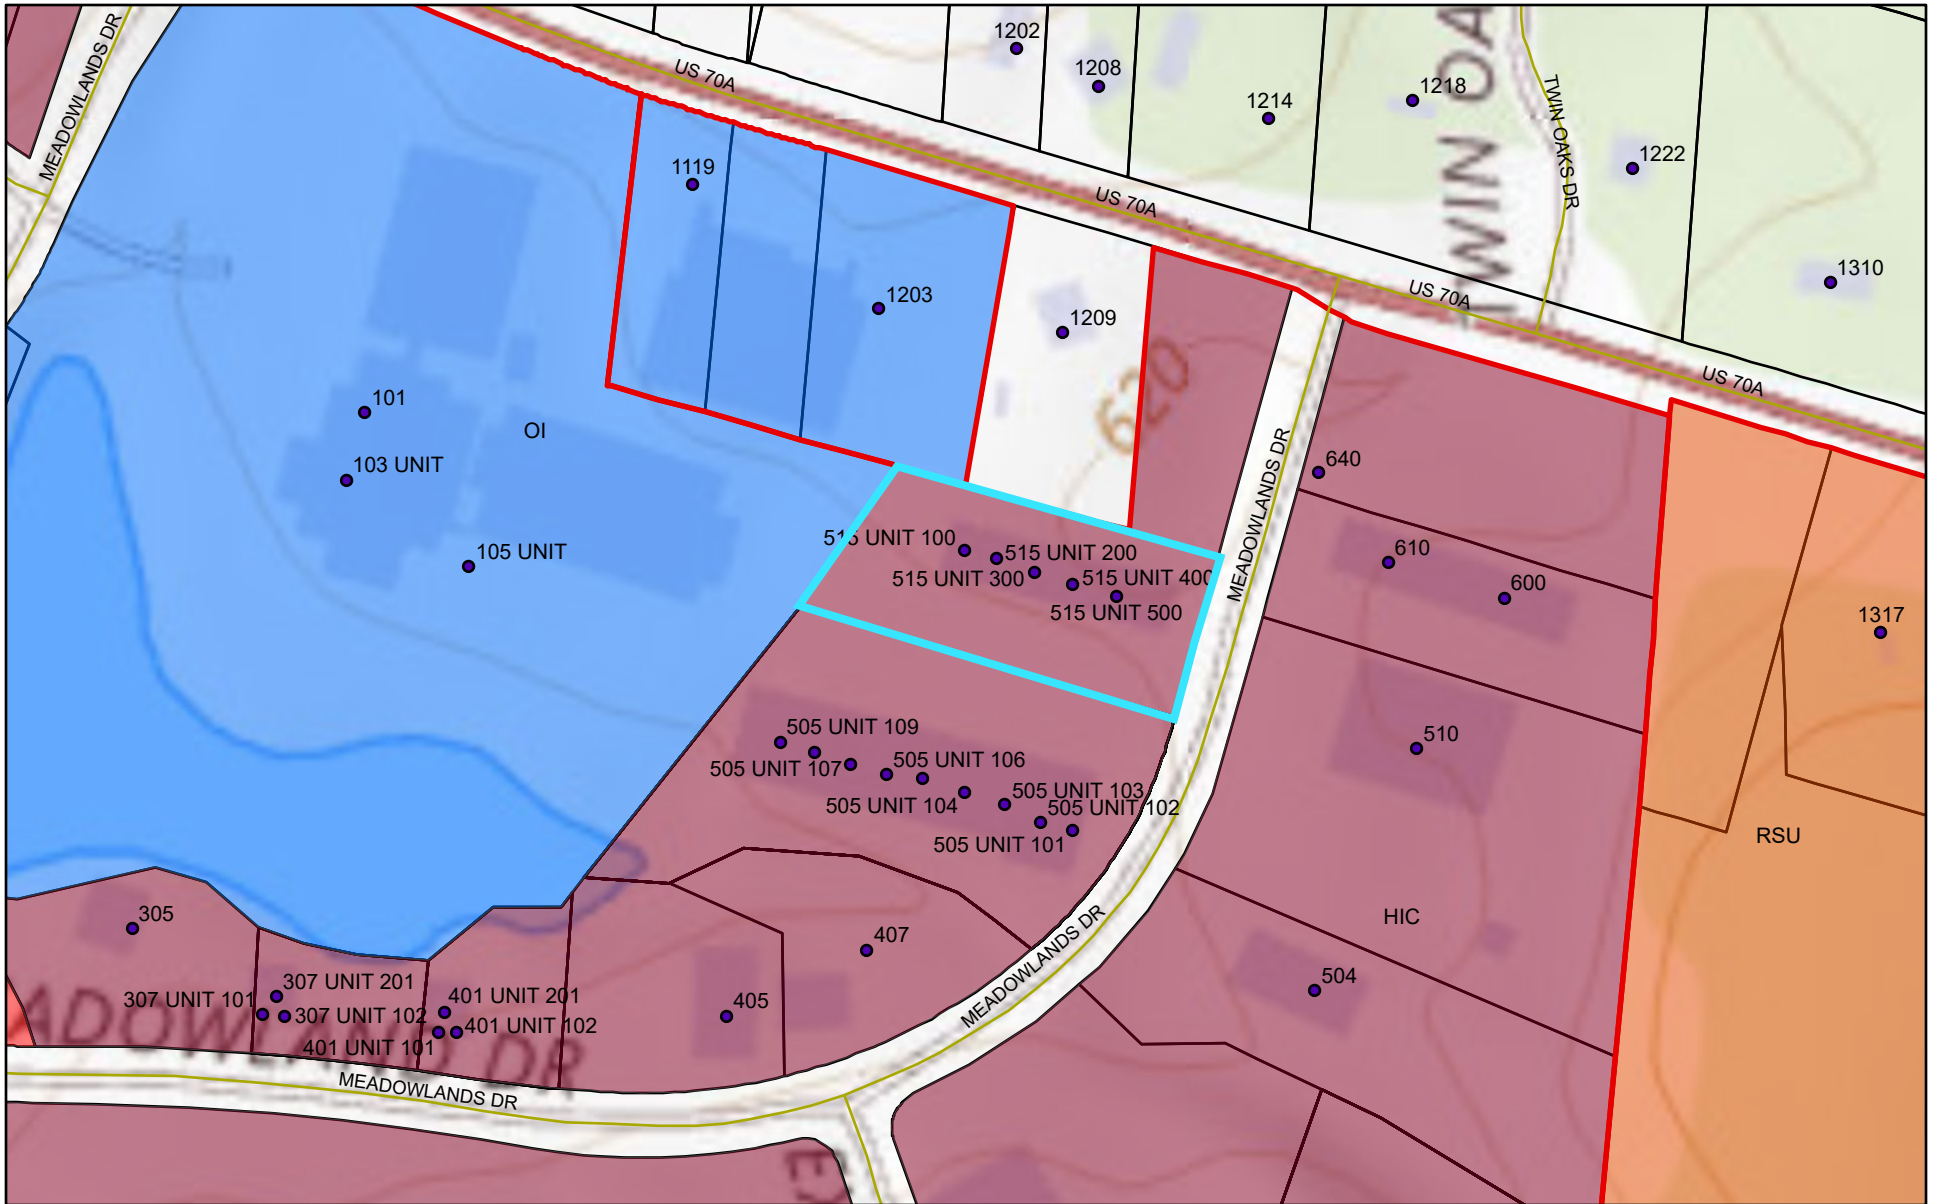

# Zoning Map - 515 Meadowlands Drive

5/14/2026

Streets

Addresses

Hillsborough Town Limits

Zoning

GC General Commercial

HIC High Intensity Commercial

MF Multi-Family

OI Office Institutional

RSU Residential Special Use

Parcels

515 Meadowlands Drive

USGS The National Map: National Boundaries Dataset, 3DEP Elevation Program, Geographic Names Information System, National Hydrography

# Future Land Use Map - 515 Meadowlands Drive

5/14/2026, 9:40:42 AM

- Addresses
- ▭ Parcels
- ▬ Streets
- ▭ Urban Service Area
- HillsboroughLandUse
- ▭ Light Industrial
- ▭ Neighborhood Mixed Use
- ▭ Suburban Office
- ▭ 515 Meadowlands Drive