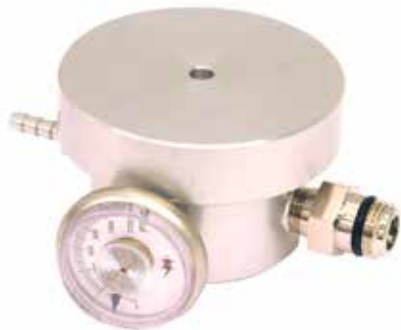

Use with 34, 58, 103, 116 Liter Cal Gas Cylinders

Regulator

Part # 880-00060

Use with 34, 58, 103, 116 Liter Cal Gas Cylinders

Cal. Adapter Assembly

Part # 880-00044

Use with 34, 58, 103, 116 Liter Cal Gas Cylinders

Adapter Assembly for Smart-Cal

Part # 880-00058

Use with 103 Liter Combo Gas Cylinders

**For additional parts not shown,
contact customer service.**

Demand Bottle Regulator

Part # 880-00059

Use with 34, 58, 103, 116 Liter Cal Gas Cylinders