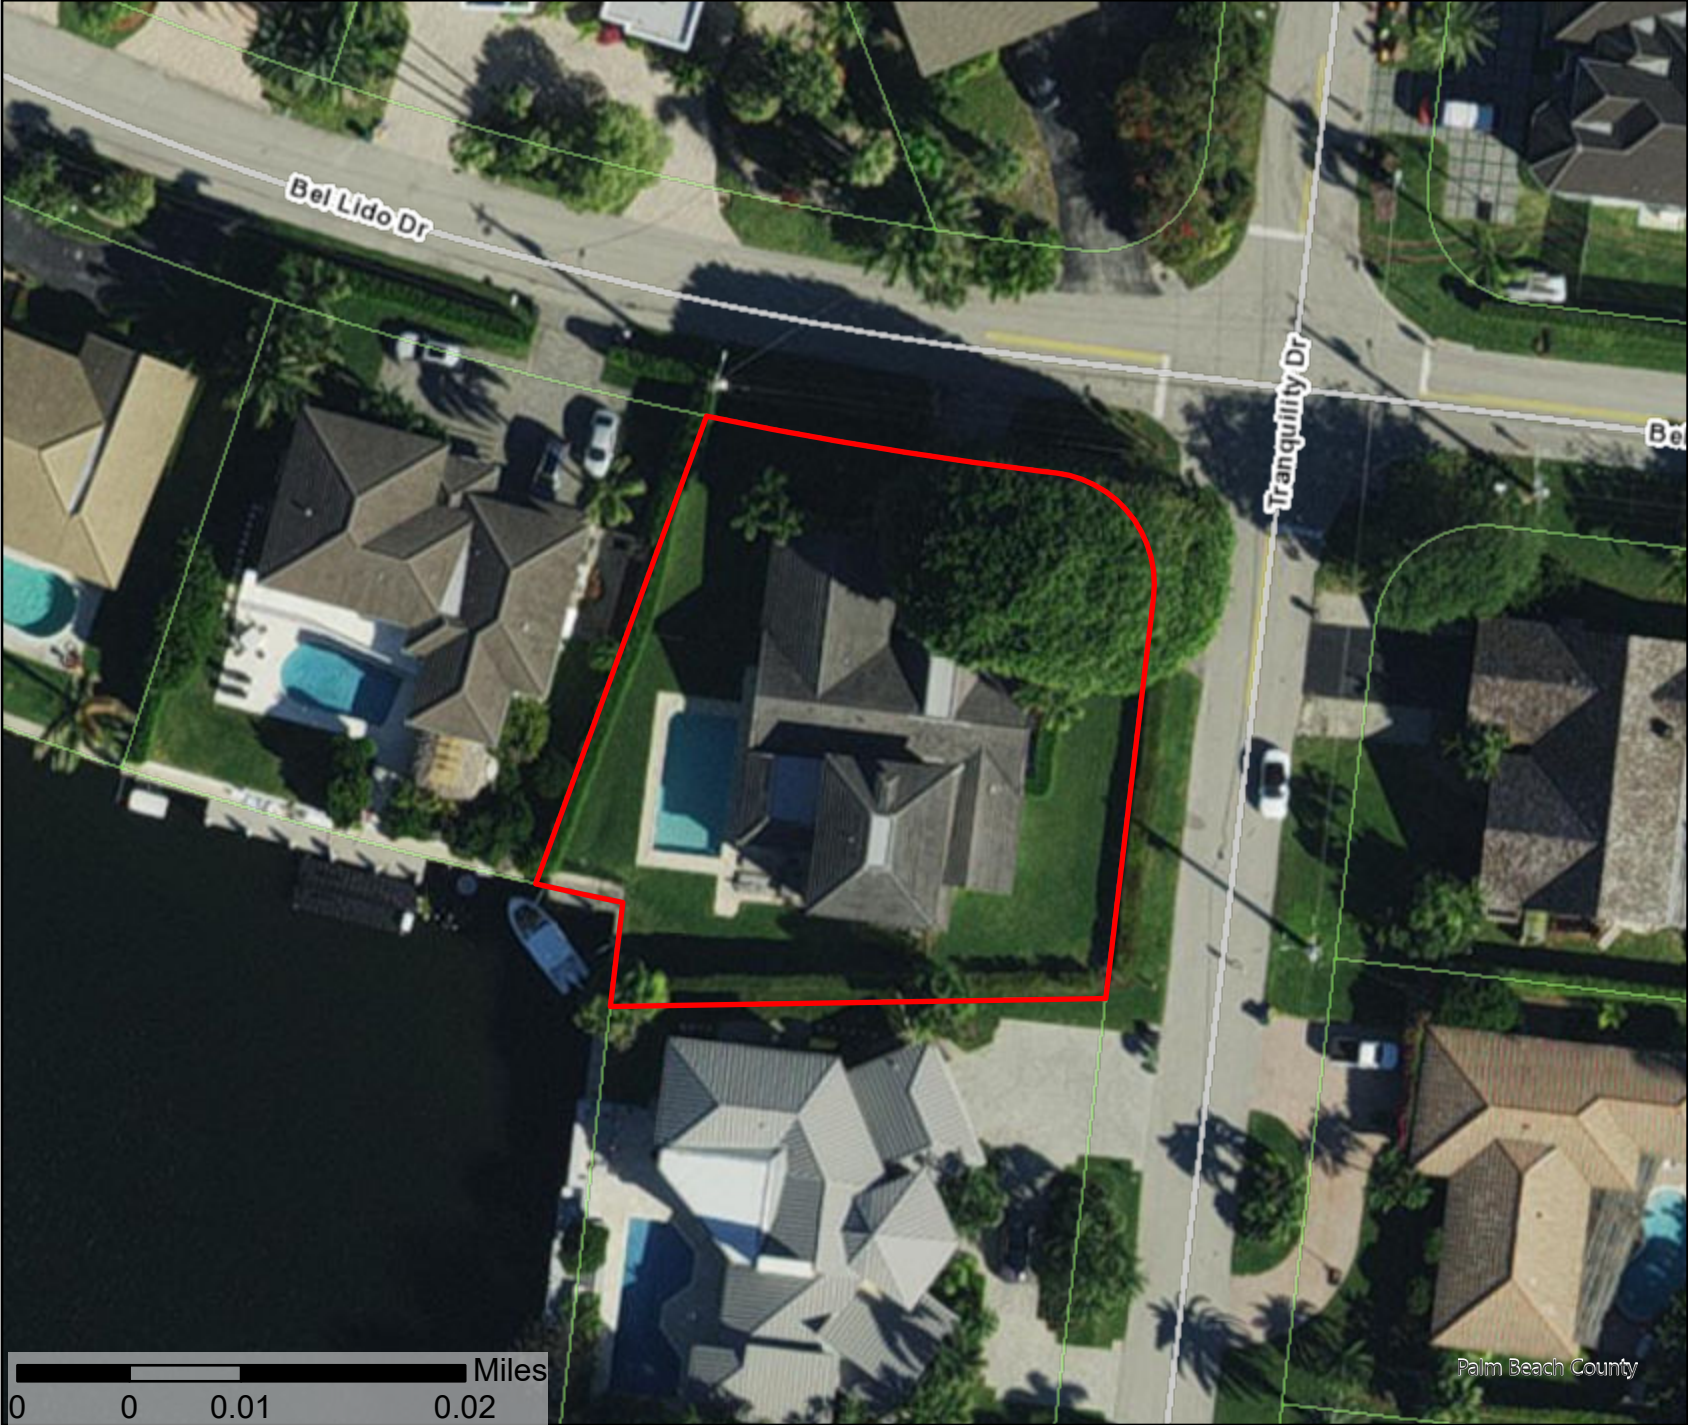

1096 Bel Lido Drive

Legend

Date: 4/23/2024
Time: 3:22 PM
Scale: 1:576