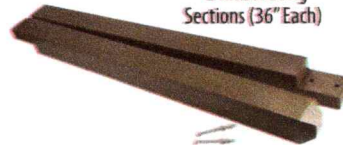

### Included Hardware:

- A** 3" Bolt (4)
- B** Flat Washer (8)
- C** Hex Nuts (4)
- D** 1" Screw (8)

SIGN (1)

DISPENSER (1)

SQUARE POST\* (1)

\*2 Interlocking Sections (36" Each)

POST EXTENSION

400 BAGS