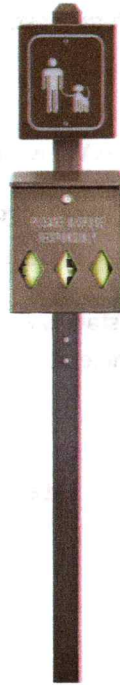

Pictured

TRAIL PROVEN™ Mini Dog Waste Station - made from recycled plastics

Now: $387.97

SKU: TP-007-BRN-SIGN

UPC: 840431500744

Shipping: Free Shipping

Choose Station Type: *

Mini Roll Bag Station and Sign

Custom Aluminum Sign Message (if you did not choose custom sign then type "N/A" in this box. Thank you: *