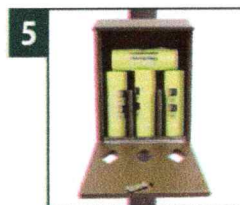

ASSEMBLY INSTRUCTIONS

ALWAYS CHECK for buried services (electric, water, gas phone, cable) before digging.

1. **1 DIG A POST HOLE:** 18" deep and 15" wide.
2. **2 ASSEMBLE & SET THE POST:** Use four 3" bolts (**A**) to secure the 2 main sections and Post Extension together. You will need 3 bags (50 lbs per bag) of ready-mix cement. Mix concrete. Position the post in the center of the post hole and pour concrete. Level the post and secure it in place until the cement has set.
3. **3 ATTACH SIGN:** Position the sign at the top of the post and secure with 2 screws (**D**).
4. **4 INSTALL THE DISPENSER:** Align the top of the dispenser 2" below the sign and secure with 6 screws (**D**).
5. **5 FILL DISPENSER:** Load bags into dispenser.