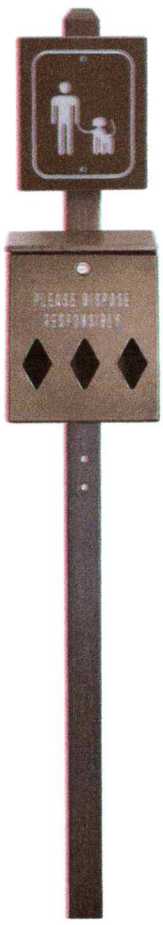

Home / Dog Waste Stations / Trail Proven™ Mini Dog Waste Station - made from recycled plastics

RECOMMENDED

See our 46 reviews on ★ Trustpilot