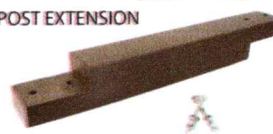

### Included Hardware:

- A** 3" Bolt (4)
- B** Flat Washer (8)
- C** Hex Nuts (4)
- D** 1" Screw (8)

SIGN (1)

DISPENSER (1)

SQUARE POST\* (1)

\*2 Interlocking Sections (36" Each)

POST EXTENSION

400 BAGS