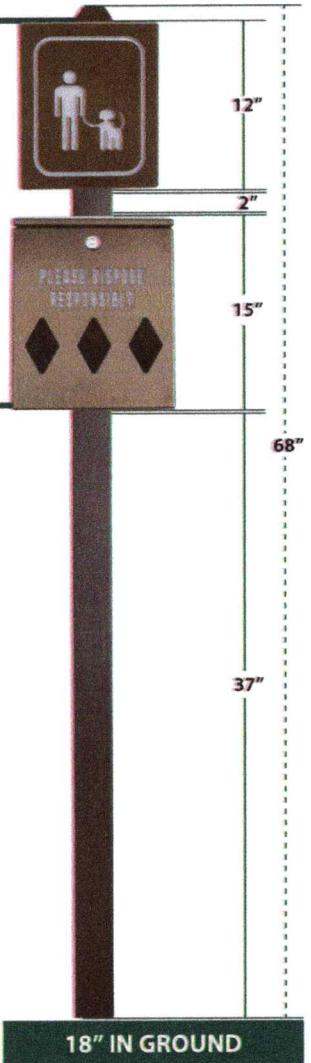

TRAIL PROVEN MINI DOG WASTE STATION WITH ROLL BAG DISPENSER AND SIGN

Parts List:

- Post (1)
- Hardware Pack (1)
- Dispenser (1)
- Dispenser Keys (2)
- Sign (1)
- 400 BAGS

Included Hardware:

- **A** 3" Bolt (4)
- **B** Flat Washer (8)
- **C** Hex Nuts (4)
- **D** 1" Screw (8)

*2 Interlocking Sections (36" Each)

ASSEMBLY INSTRUCTIONS

ALWAYS CHECK for buried services (electric, water, gas phone, cable) before digging.

1. **1 DIG A POST HOLE:** 18" deep and 15" wide.
2. **2 ASSEMBLE & SET THE POST:** Use four 3" bolts (**A**) to secure the 2 main sections and Post Extension together. You will need 3 bags (50 lbs per bag) of ready-mix cement. Mix concrete. Position the post in the center of the post hole and pour concrete. Level the post and secure it in place until the cement has set.
3. **3 ATTACH SIGN:** Position the sign at the top of the post and secure with 2 screws (**D**).
4. **4 INSTALL THE DISPENSER:** Align the top of the dispenser 2" below the sign and secure with 6 screws (**D**).
5. **5 FILL DISPENSER:** Load bags into dispenser.