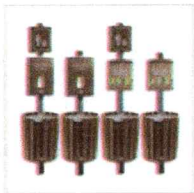

See our 46 reviews on Trustpilot

Trail Proven™ Dog Waste Station - made from recycled plastics

$652.92

SKU: TP-006-BRN

UPC: 840431500683

Station Type: *

Roll Bag Station with Post Extension and

Custom Sign Message (An Artwork Proof Will Be Emailed For Approval):

Quantity: ▾ 1 ▴

ADD TO CART