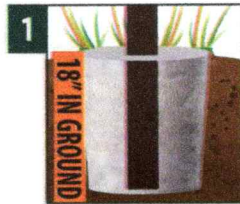

ASSEMBLY INSTRUCTIONS

ALWAYS CHECK for buried services (electric, water, gas phone, cable) before digging.

1. **1 DIG A POST HOLE:** 18" deep and 15" wide.
2. **2 ASSEMBLE & SET THE POST:** Use four 3" bolts (**A**) to secure the 2 main sections and Post Extension together. You will need 3 bags (50 lbs per bag) of ready-mix cement. Mix concrete. Position the post in the center of the post hole and pour concrete. Level the post and secure it in place until the cement has set.
3. **3 ATTACH SIGN:** Position the sign at the top of the post and secure with 2 screws (**D**).
4. **4 INSTALL THE DISPENSER:** Align the top of the dispenser 2" below the sign and secure with 6 screws (**D**).
5. **5 FILL DISPENSER:** Load bags into dispenser.