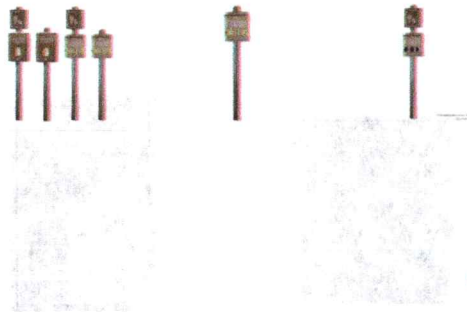

Quantity: 1

ADD TO CART

OVERVIEW

PRODUCT DESCRIPTION

Our **TRAIL PROVEN™** mini dog waste station is built with **Trail Wood™**, an earth-friendly composite made from recycled milk jugs, discarded water bottles and post-consumer plastics. You can't scratch it, break or bend it. And it won't rust, crack, or corrode. **Trail Wood™** color goes all the way through. It will never need maintenance.

Lifetime Warranty. Indestructible. Stainless Steel Hardware. In Harmony with Nature. **TRAIL**

We use cookies (and other similar technologies) to collect data to improve your shopping experience. By using our website, you're agreeing to the collection of data as described in our Privacy Policy.

Settings   Reject all   Accept All Cookies