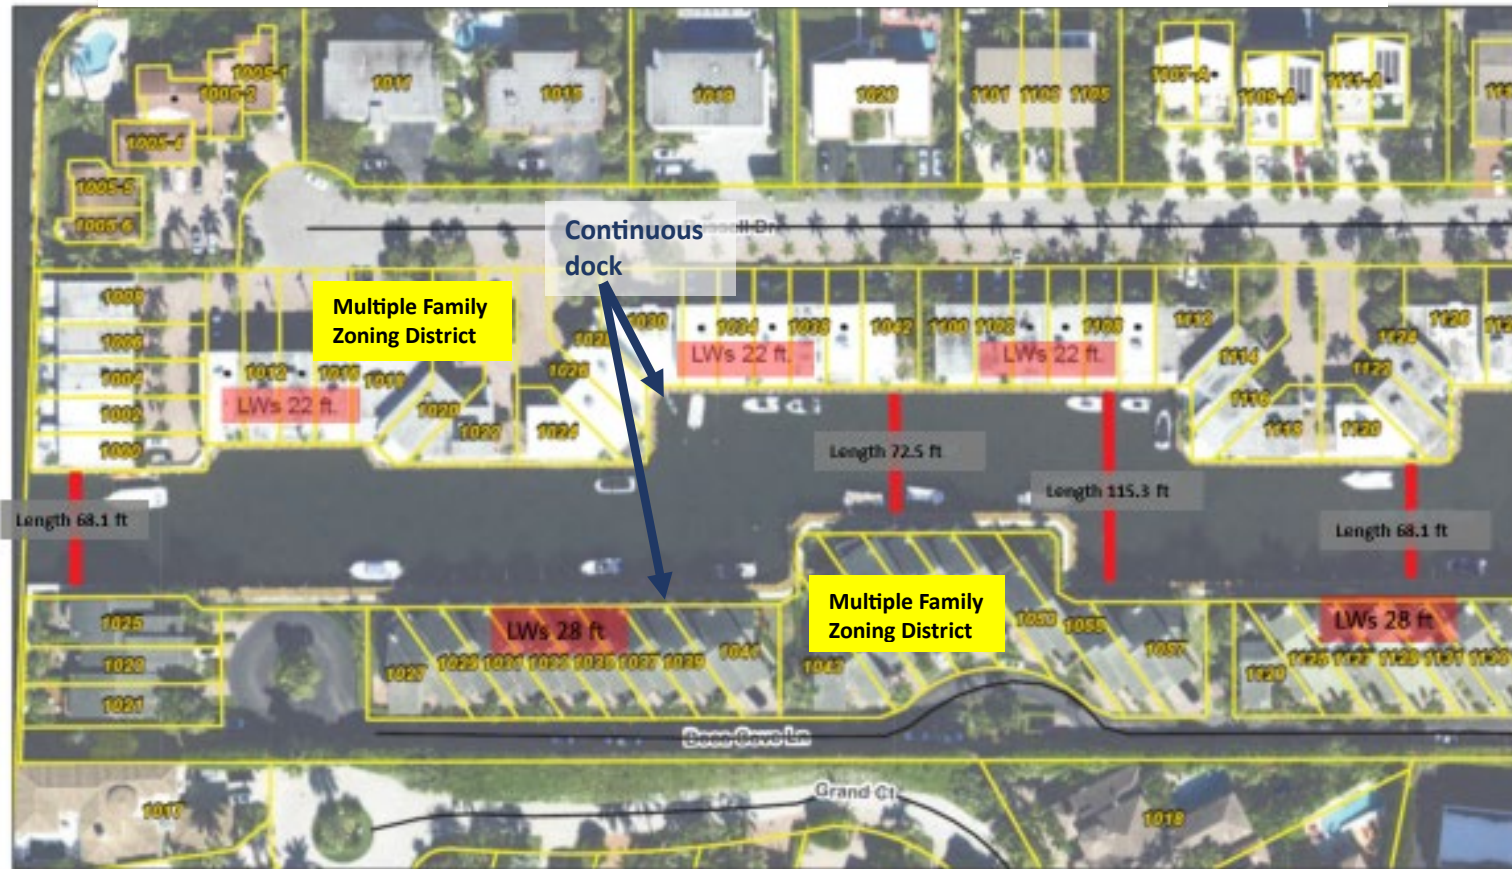

## MAP 2 Canal widths – North of Grand Court

5/2/2022, 3:37:59 PM

- Highland Beach Boundary
- Highland Beach Parcels
- Highland Beach Address Points
- Streets Centerline

1:1,128

0 45 90 180 ft

0 12.5 25 50 m

Source: Esri, DeLorme, GeoEye, Earthstar Geographics, CNES/Airbus DS, USDA, USGS, AeroGRID, IGN, and the GIS User Community

**MAP 3** Canal widths: In between Russell Drive and Boca Cove Lane

5/2/2022, 3:48:25 PM

- Highland Beach Boundary
- Highland Beach Parcels
- Highland Beach Address Points
- Streets Centerline

**MAP 4** Canal widths: In between Bel Air Drive and Russell Drive

## Lot widths: 2540-2700 South Ocean Blvd.

5/3/2022, 9:17:36 AM

- Highland Beach Boundary
- Highland Beach Parcels
- Highland Beach Address Points
- Streets Centerline