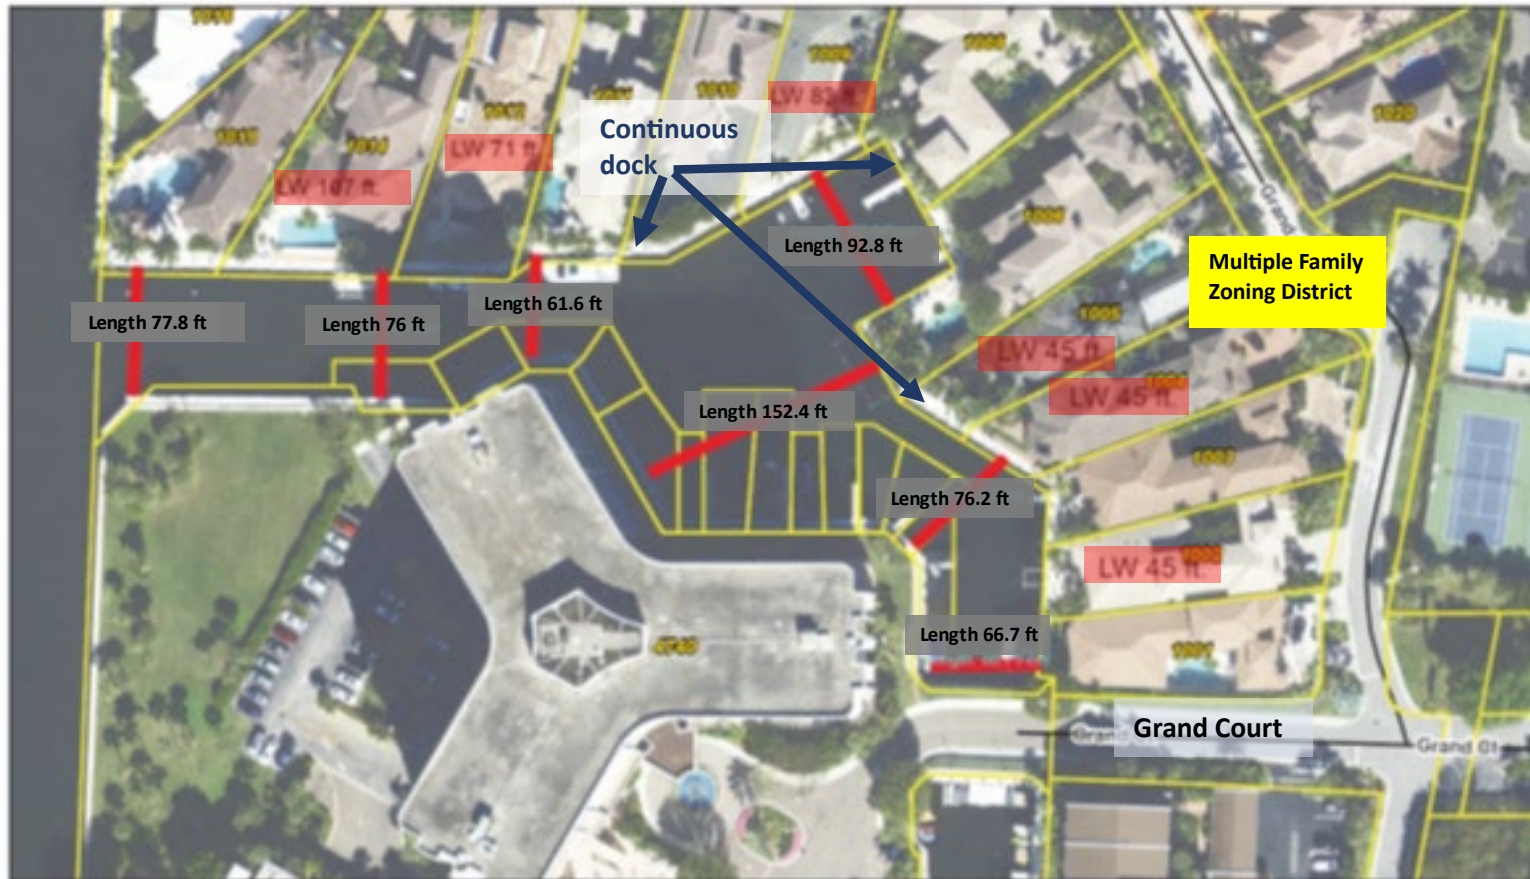

MAP 2 Canal widths – North of Grand Court

5/2/2022, 3:37:59 PM

- Highland Beach Boundary
- Highland Beach Parcels
- Highland Beach Address Points
- Streets Centerline

1:1,128

0 45 90 180 ft

0 12.5 25 50 m

Source: Esri, DeLorme, GeoEye, Earthstar Geographics, CNES/Airbus DS, USDA, USGS, AeroGRID, IGN, and the GIS User Community