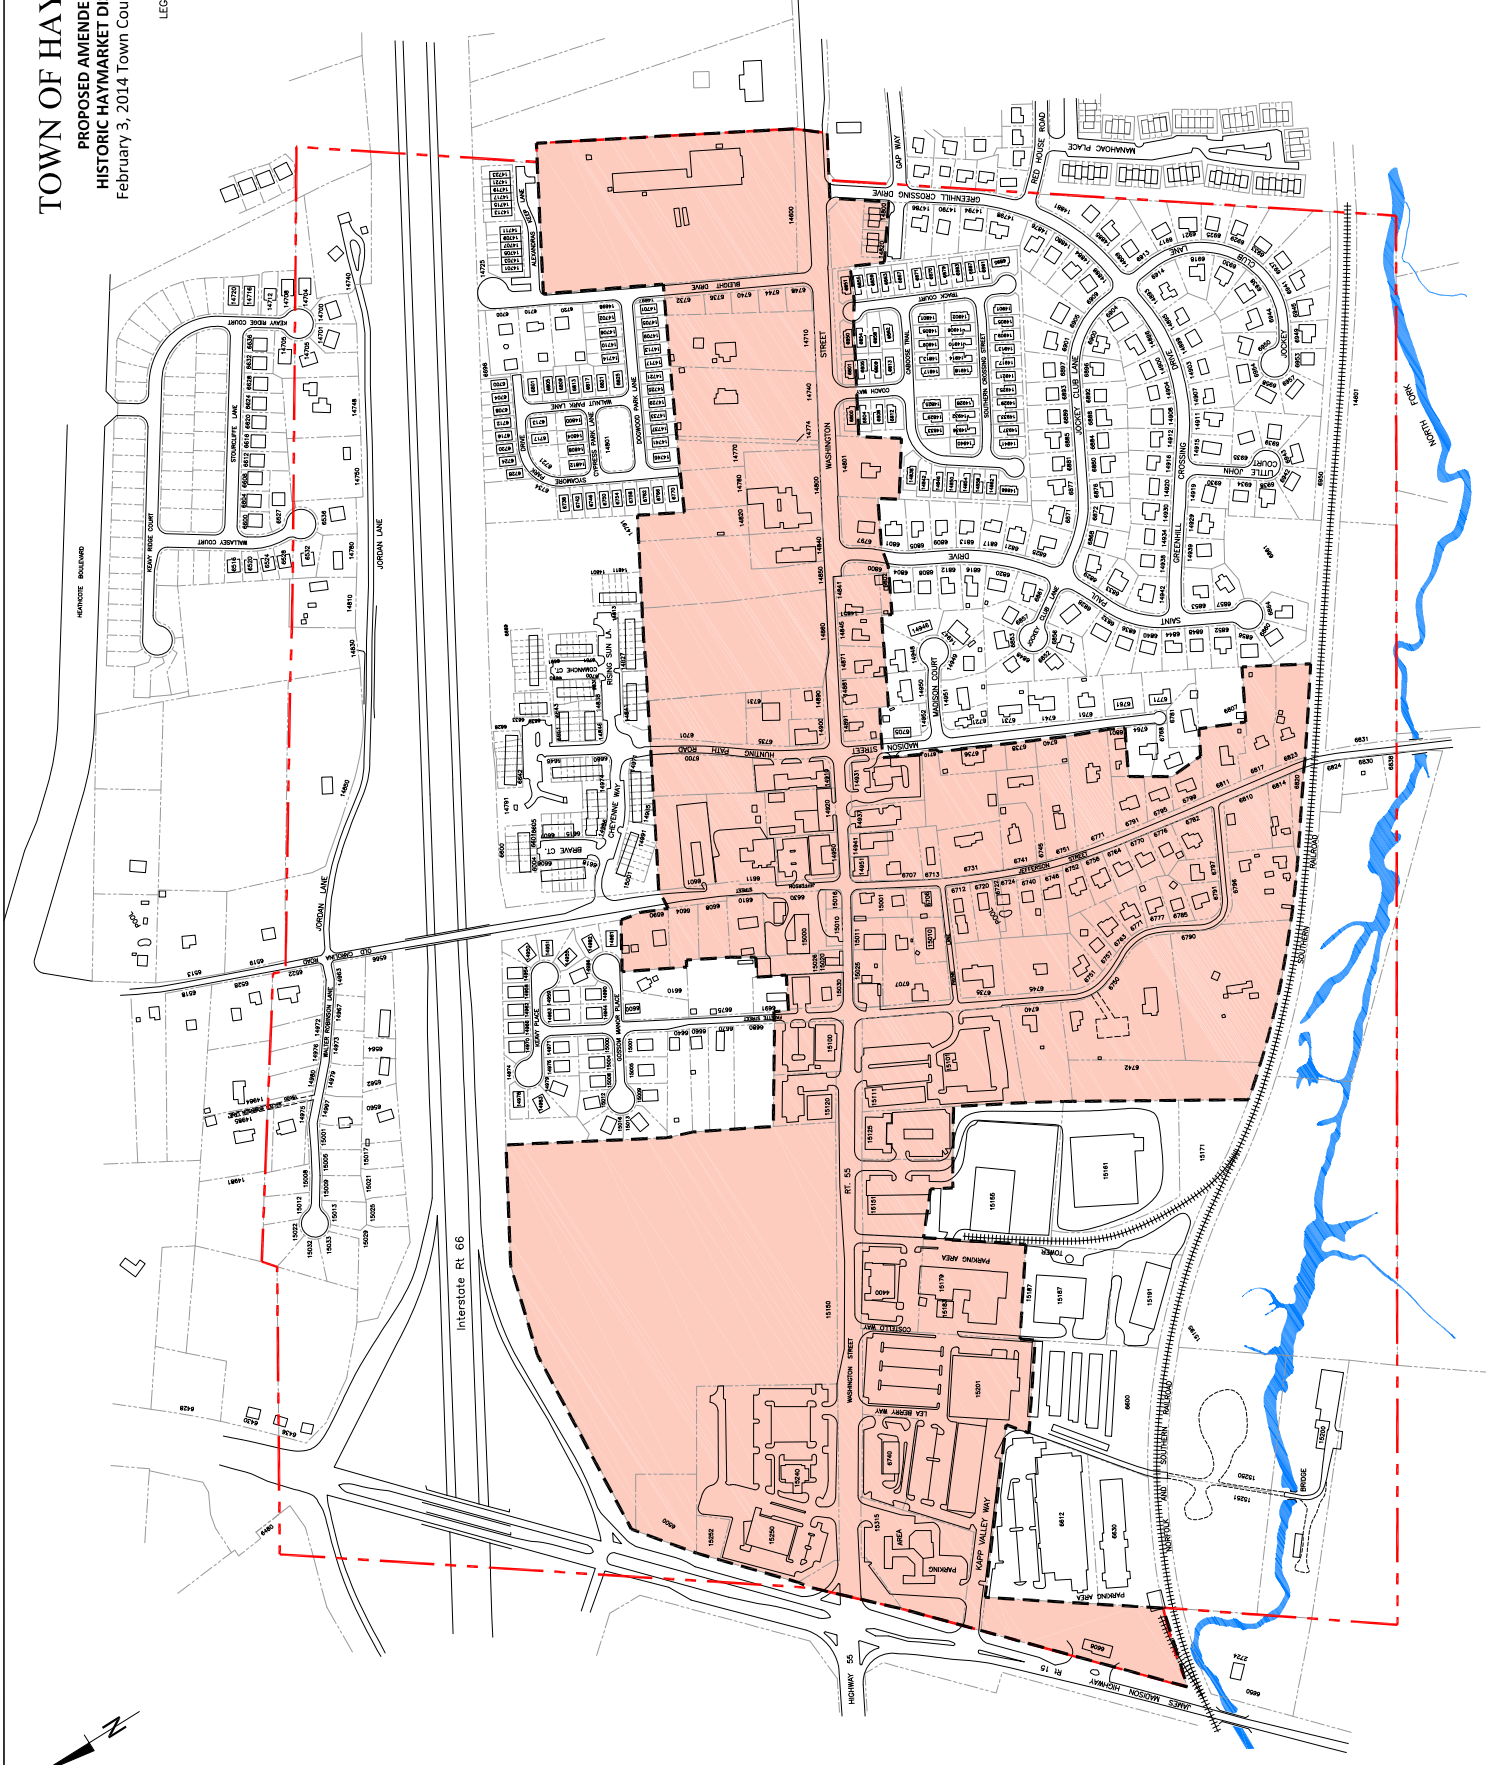

TOWN OF HAYMARKET

PROPOSED AMENDED OLD AND HISTORIC HAYMARKET DISTRICT OVERLAY

February 3, 2014 Town Council Public Hearing

LEGEND:
- - - - - MUNICIPAL BOUNDARY
- - - - - HISTORIC BOUNDARY

Haymarket Town Map
Prepared for Haymarket Planning Commission
Department of Technology, GIS Division
Prince William County
February 3, 2014 Town Council Public Hearing
Historic Haymarket District Overlay
Proposed Amended Old and Historic Haymarket District Overlay