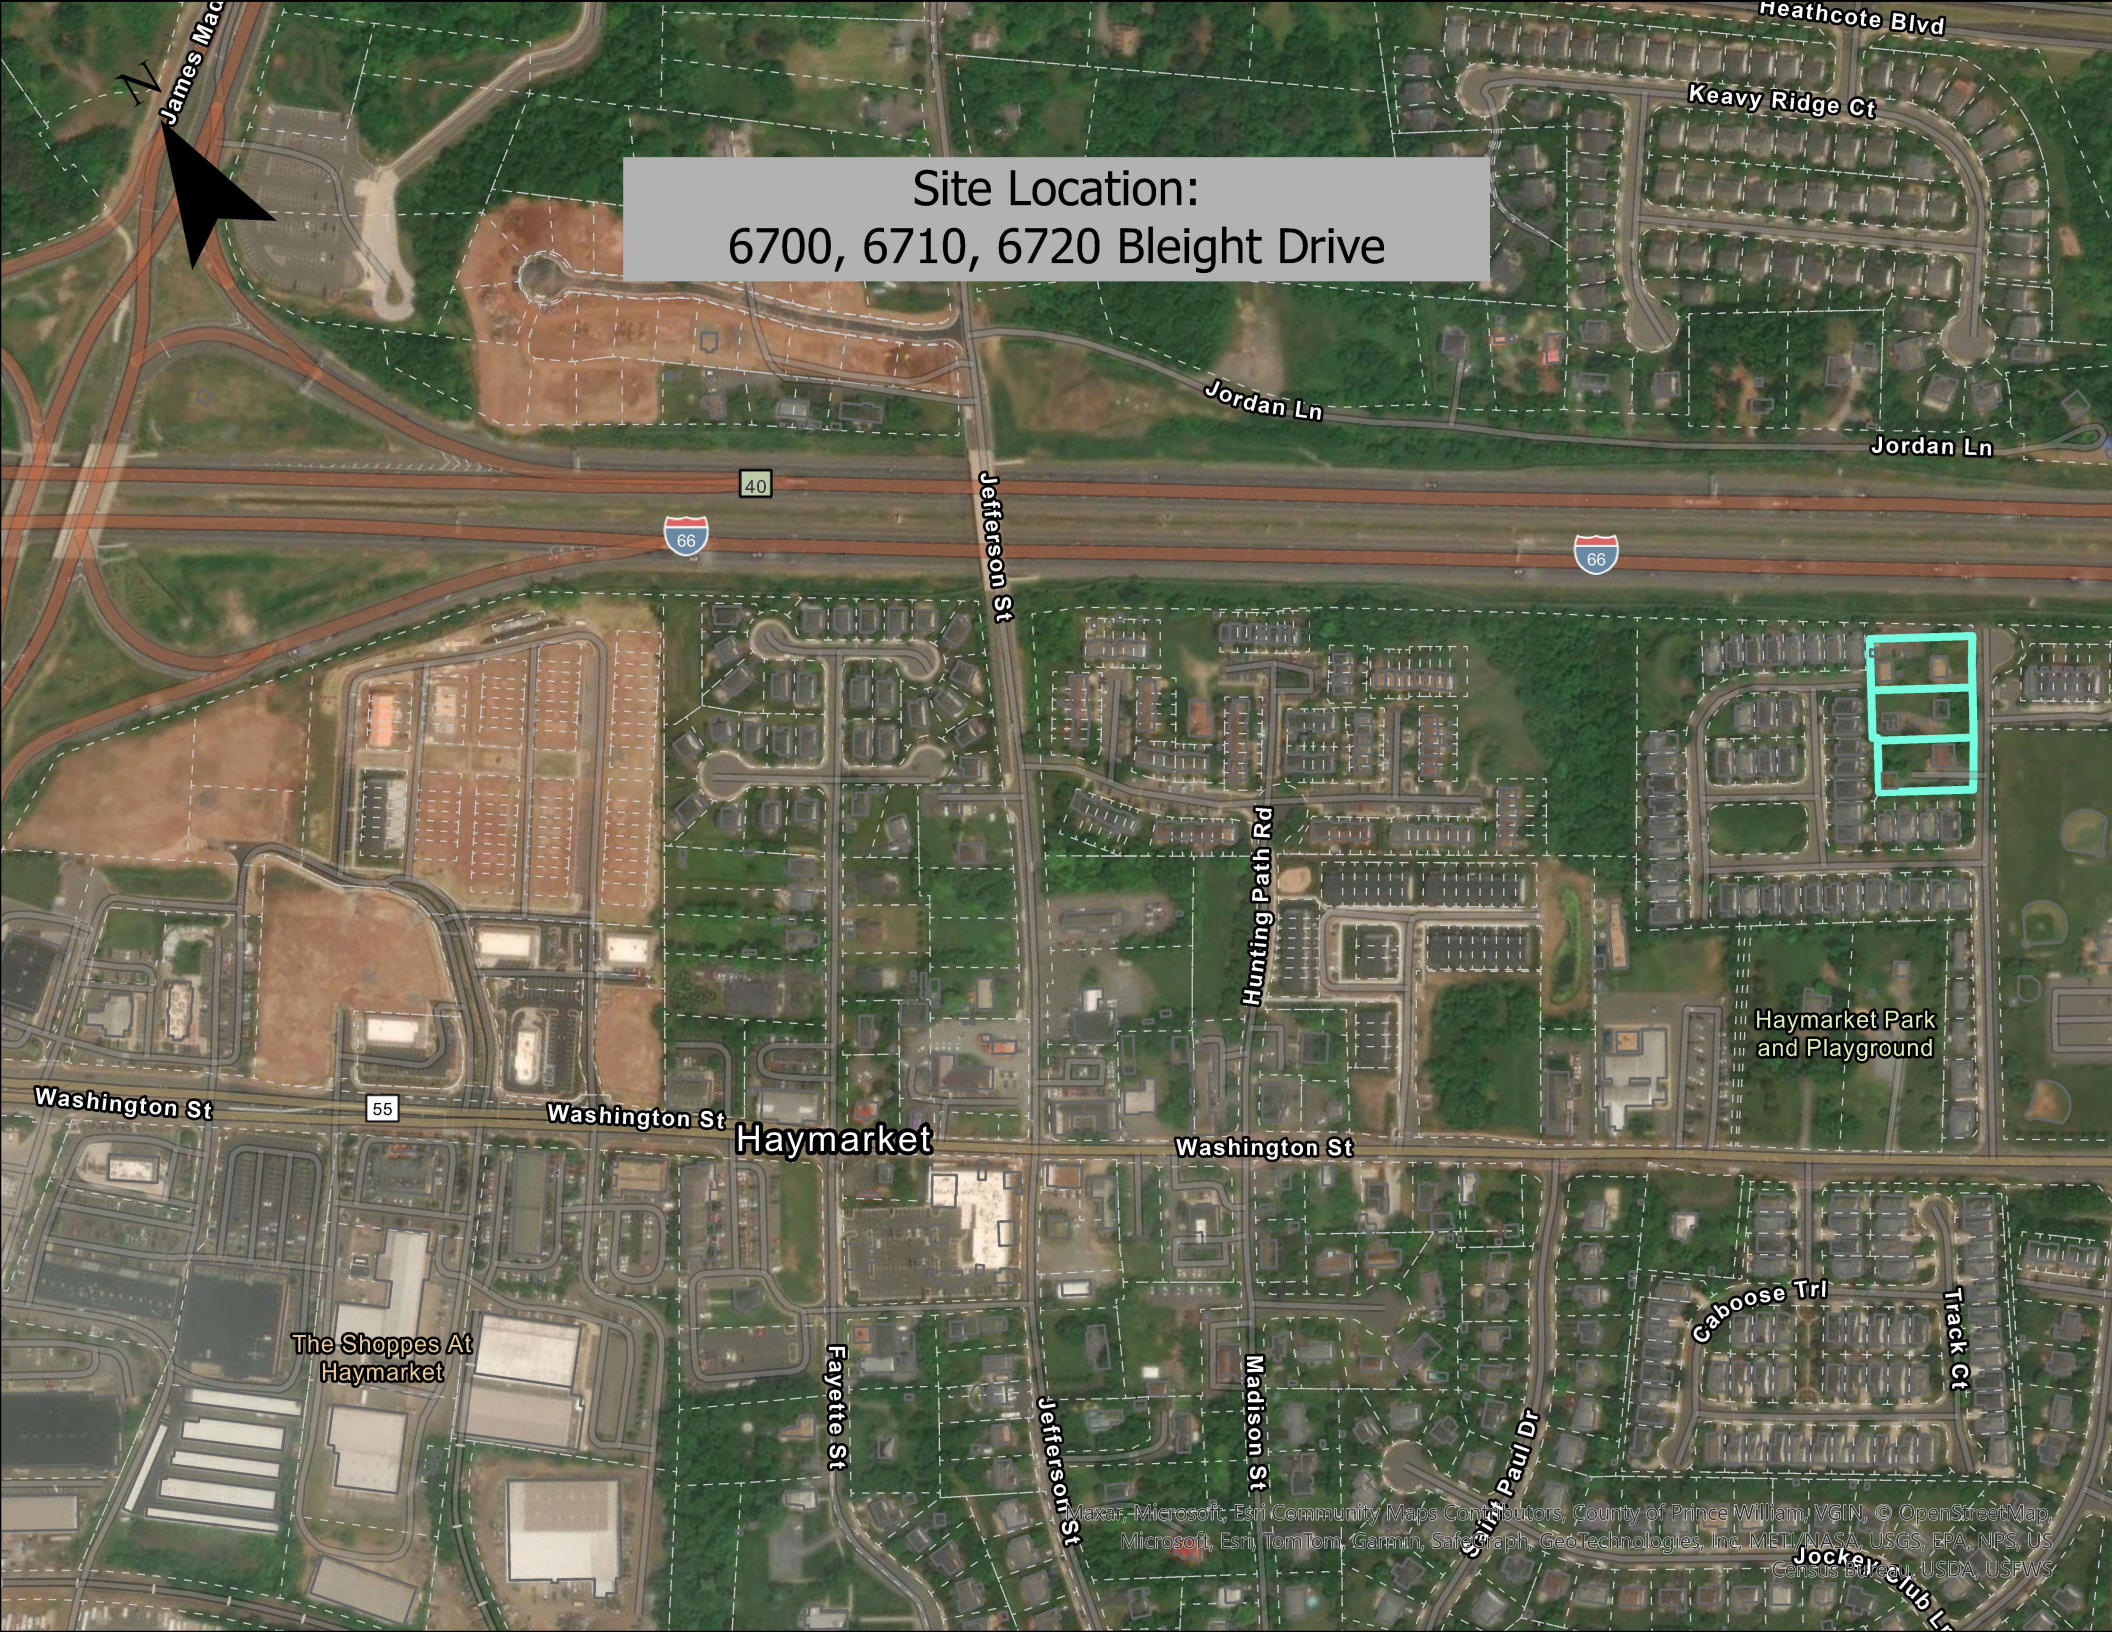

Site Location:
6700, 6710, 6720 Bleight Drive

James Mac

Heathcote Blvd

Keavy Ridge Ct

Jordan Ln

Jordan Ln

40

Jefferson St

Hunting Path Rd

Haymarket Park and Playground

Washington St

55

Washington St

Haymarket

Washington St

The Shoppes At Haymarket

Fayette St

Jefferson St

Madison St

Saint Paul Dr

Caboose Trl

Track Ct

Mapax, Microsoft, Esri Community Maps Contributors, County of Prince William, VGIN, © OpenStreetMap, Microsoft, Esri, TomTom, Garmin, SafeGraph, GeoTechnologies, Inc, METI/NASA, USGS, EPA, NPS, US Census Bureau, USDA, USFWS

Jockey Club Ln