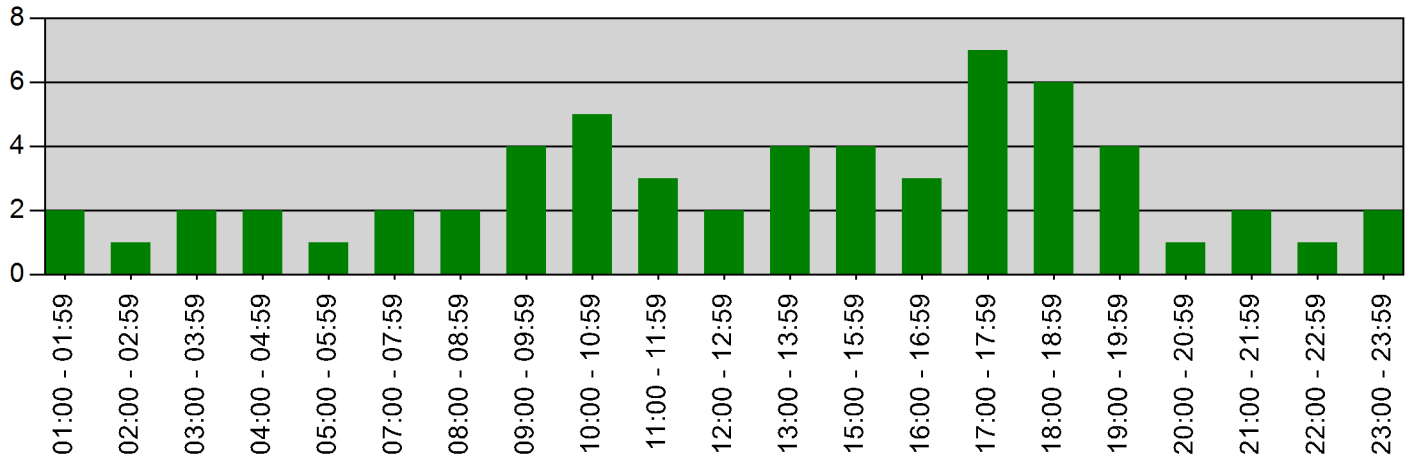

Hartford Fire Department

Hartford, MI

This report was generated on 1/2/2024 10:02:01 AM

Incidents per Hour for Incident Type Range for Date Range

Start Incident Type: 100 | End Incident Type: 911 | Start Date: 12/01/2023 | End Date: 12/31/2023

HOURLY	# of CALLS
01:00 - 01:59	2
02:00 - 02:59	1
03:00 - 03:59	2
04:00 - 04:59	2
05:00 - 05:59	1
07:00 - 07:59	2
08:00 - 08:59	2
09:00 - 09:59	4
10:00 - 10:59	5
11:00 - 11:59	3
12:00 - 12:59	2
13:00 - 13:59	4
15:00 - 15:59	4
16:00 - 16:59	3
17:00 - 17:59	7
18:00 - 18:59	6
19:00 - 19:59	4
20:00 - 20:59	1
21:00 - 21:59	2
22:00 - 22:59	1
23:00 - 23:59	2
TOTAL:	60