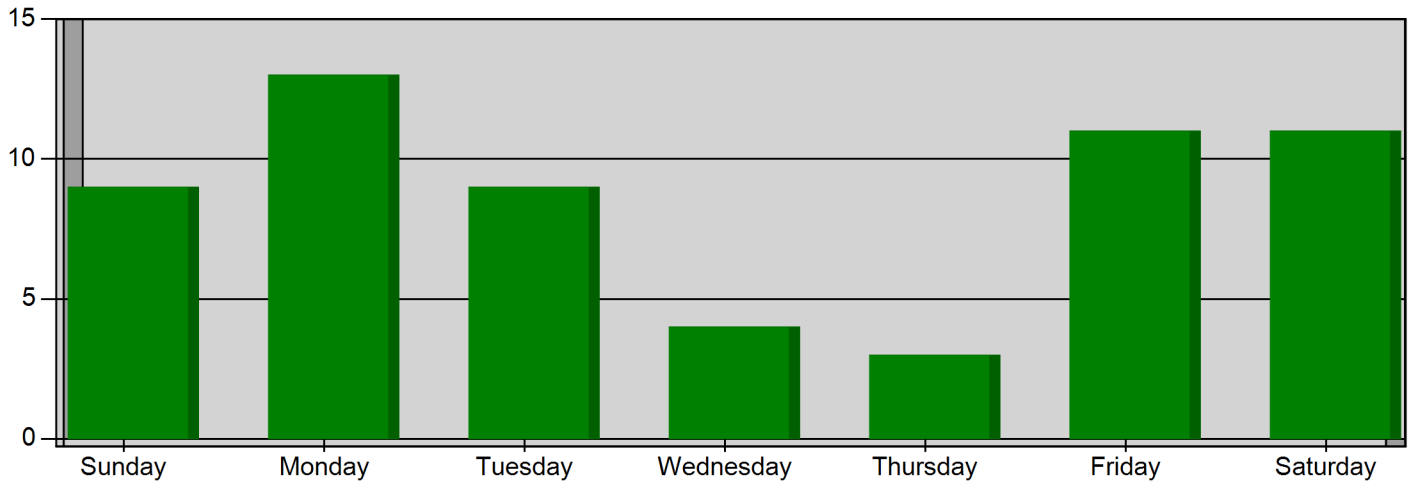

Hartford Fire Department

Hartford, MI

This report was generated on 1/2/2024 10:01:16 AM

Incidents by Day of the Week for Date Range

Start Incident Type: 100 | End Incident Type: 911 | Start Date: 12/01/2023 | End Date: 12/31/2023

DAY OF THE WEEK	# INCIDENTS
Sunday	9
Monday	13
Tuesday	9
Wednesday	4
Thursday	3
Friday	11
Saturday	11

TOTAL

60

Only Reviewed incidents included.

emergencyreporting.com

Doc Id: 1284

Page # 1 of 1