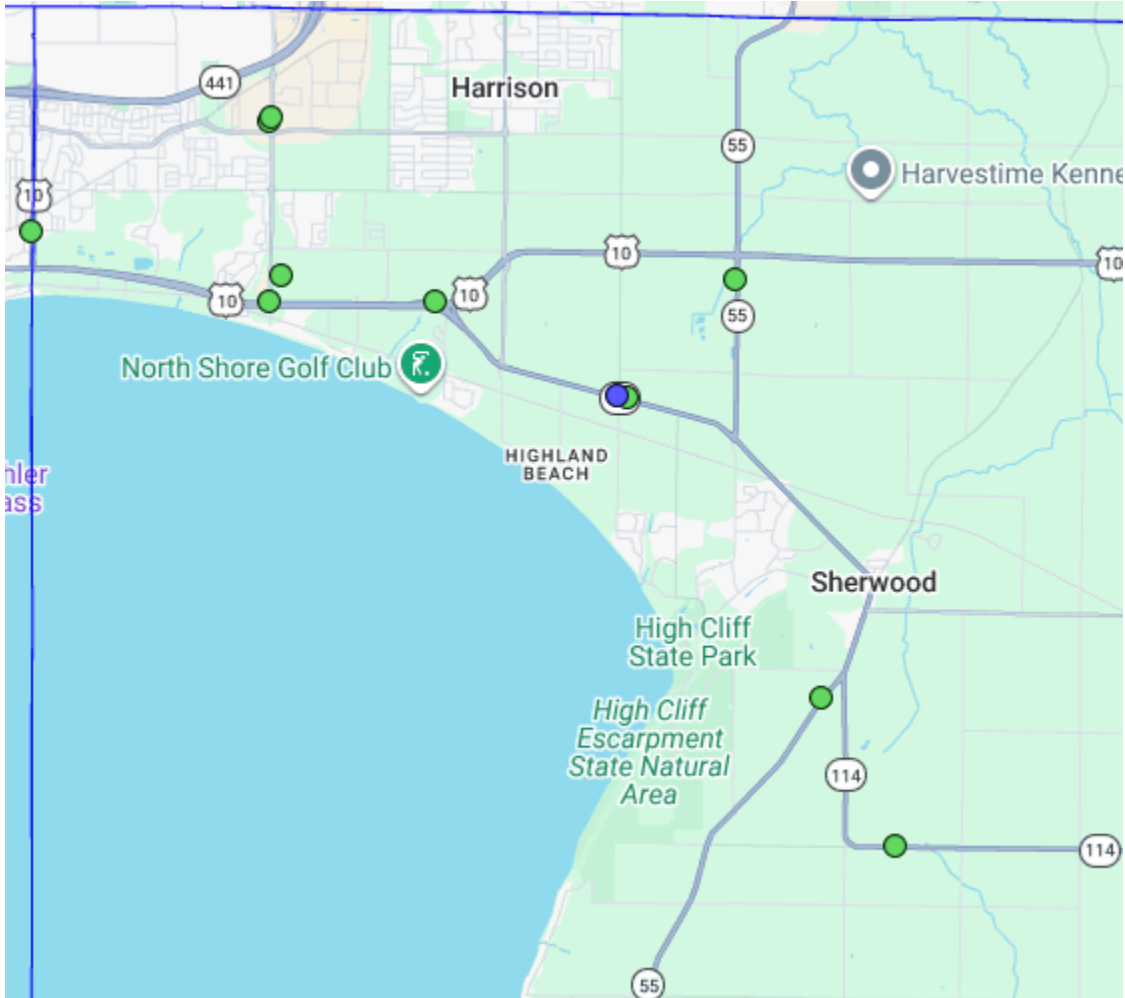

- Fatality
- Injury (A)
- Injury (B)
- Injury (C)
- Property Damage

There were **11** total crashes reported resulting in **0** fatalities and **1** injuries. Of this total, **11** crashes are mapped.

North Coop Rd

Speed violations are rising again. Heavy traffic enforcement recommended