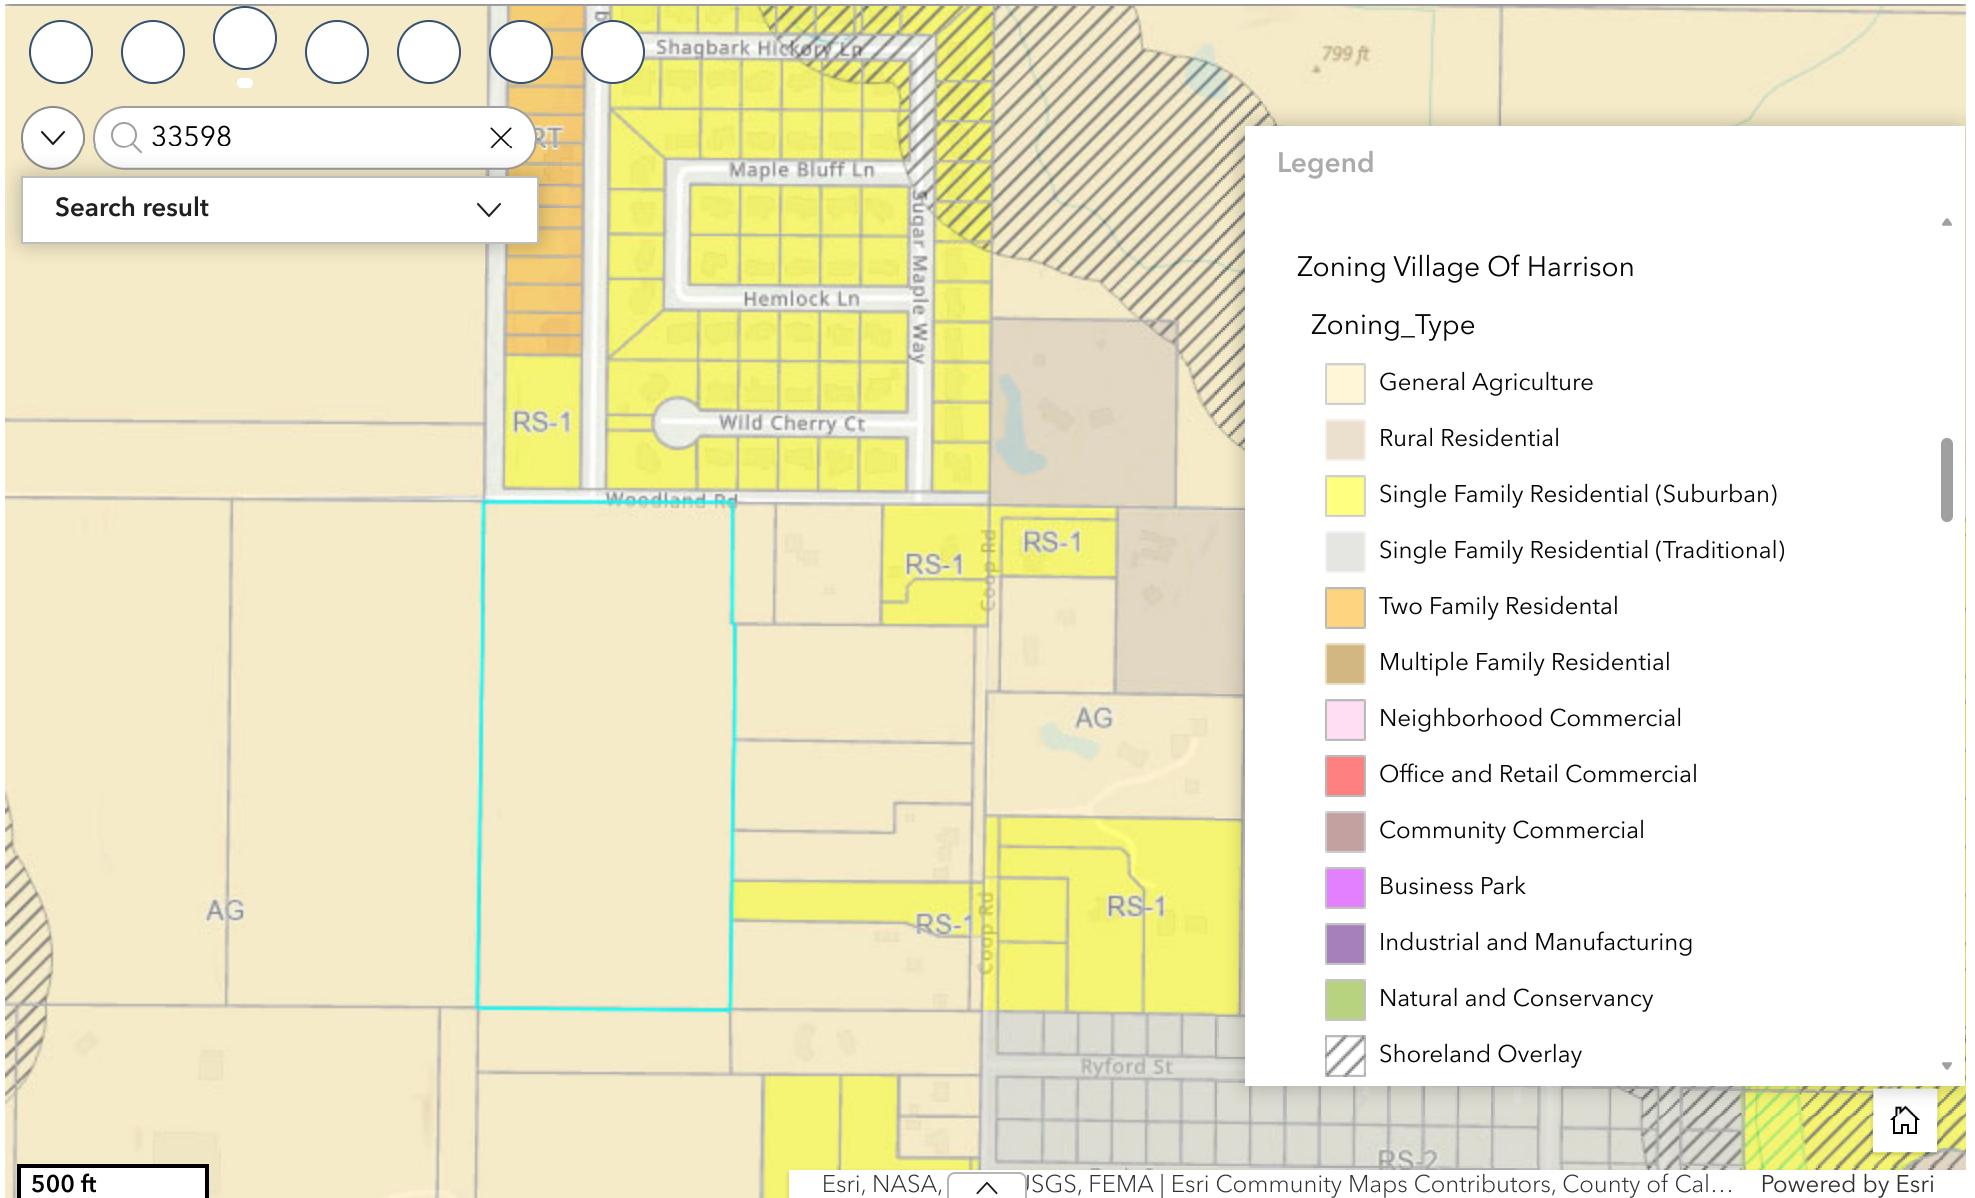

# Calumet County Zoning Map

Land Information Webpage | Calumet County Data Portal | Contact Us

206 Court Street, Chilton, Wisconsin 53014 | 920-849-1442

©2025 Calumet County Wisconsin