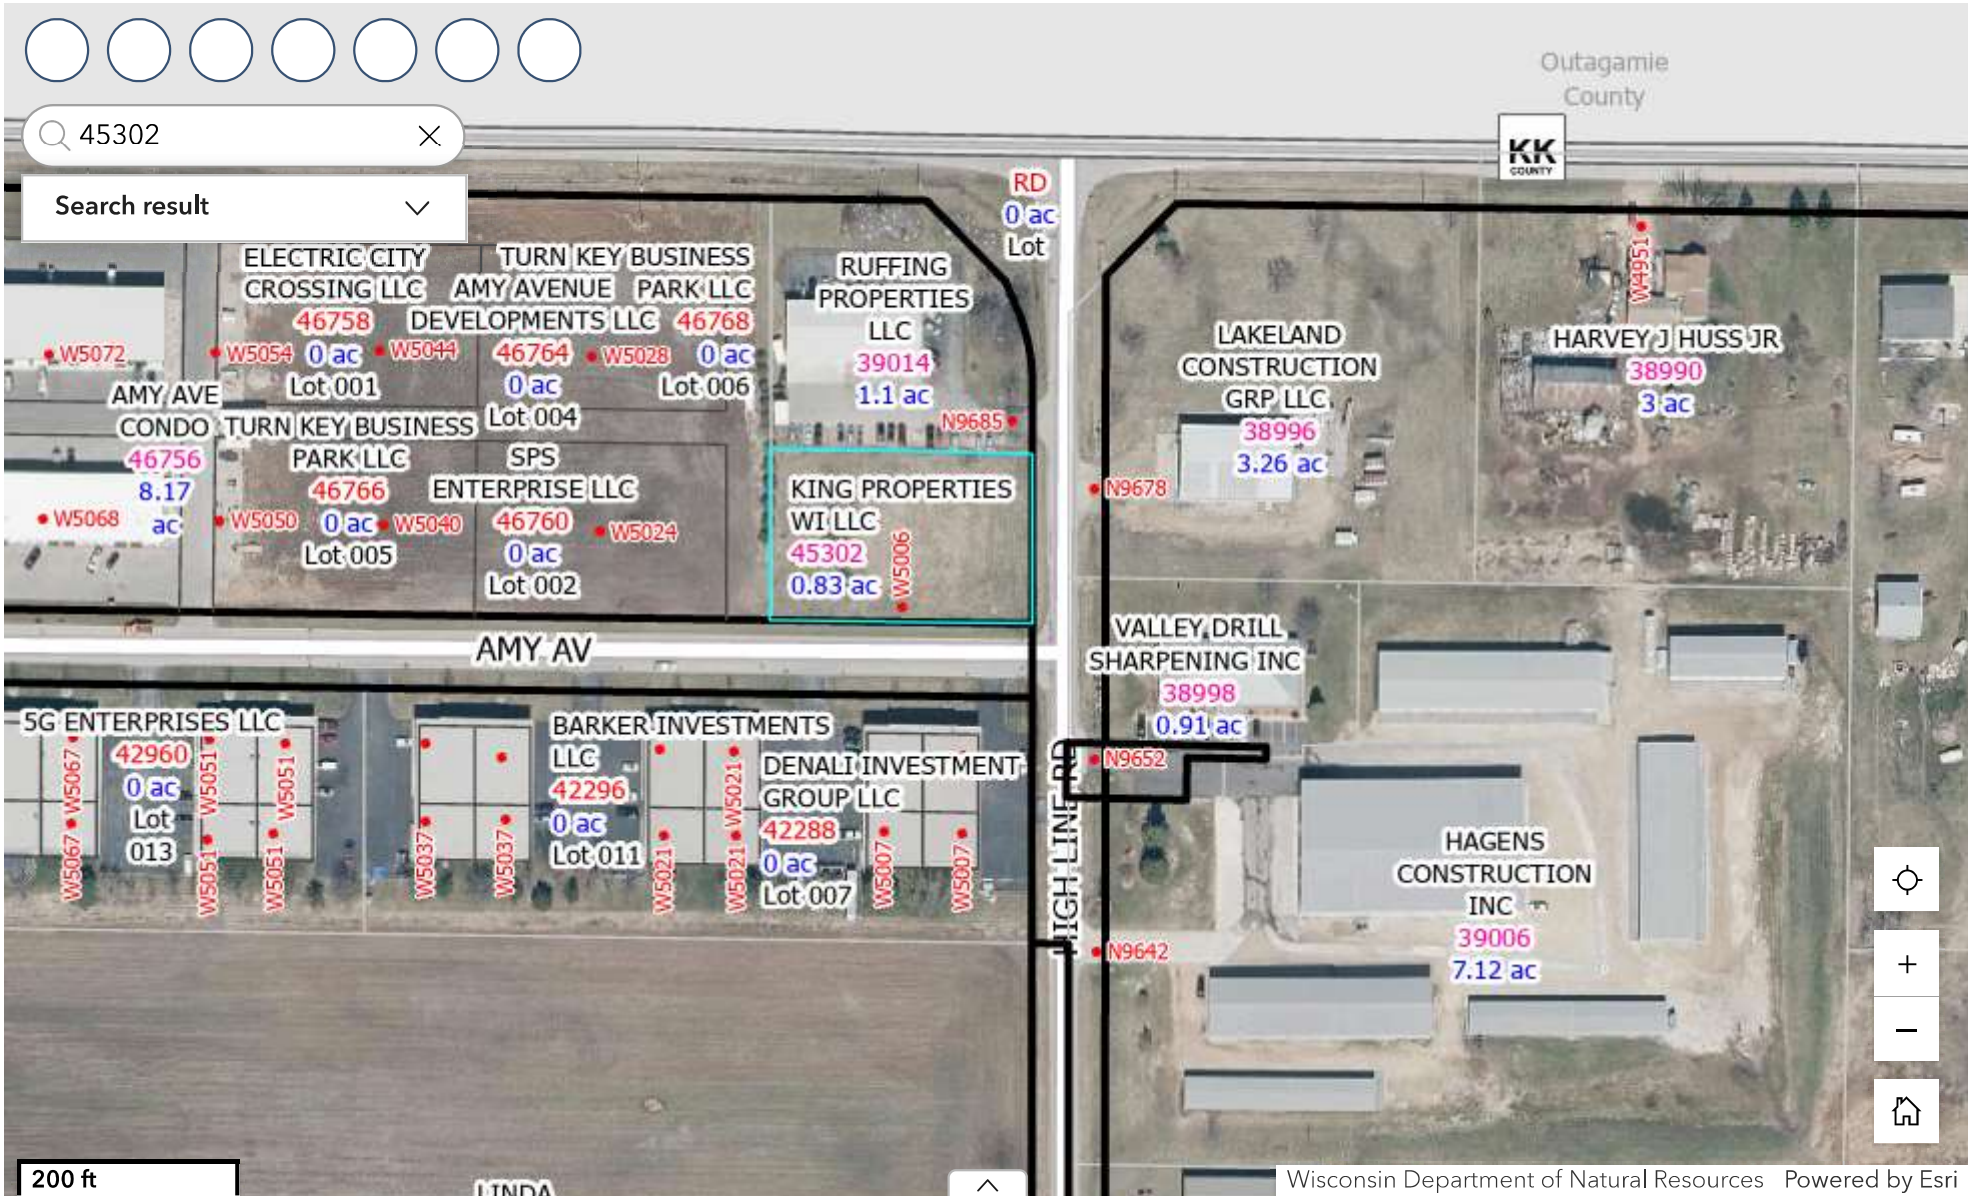

All-In-One Map

Menasha

Appleton

Land Information Webpage | Calumet County Data Portal | Contact Us

206 Court Street, Chilton, Wisconsin 53014 | 920-849-1442

©2025 Calumet County Wisconsin

Wisconsin Department of Natural Resources Powered by Esri