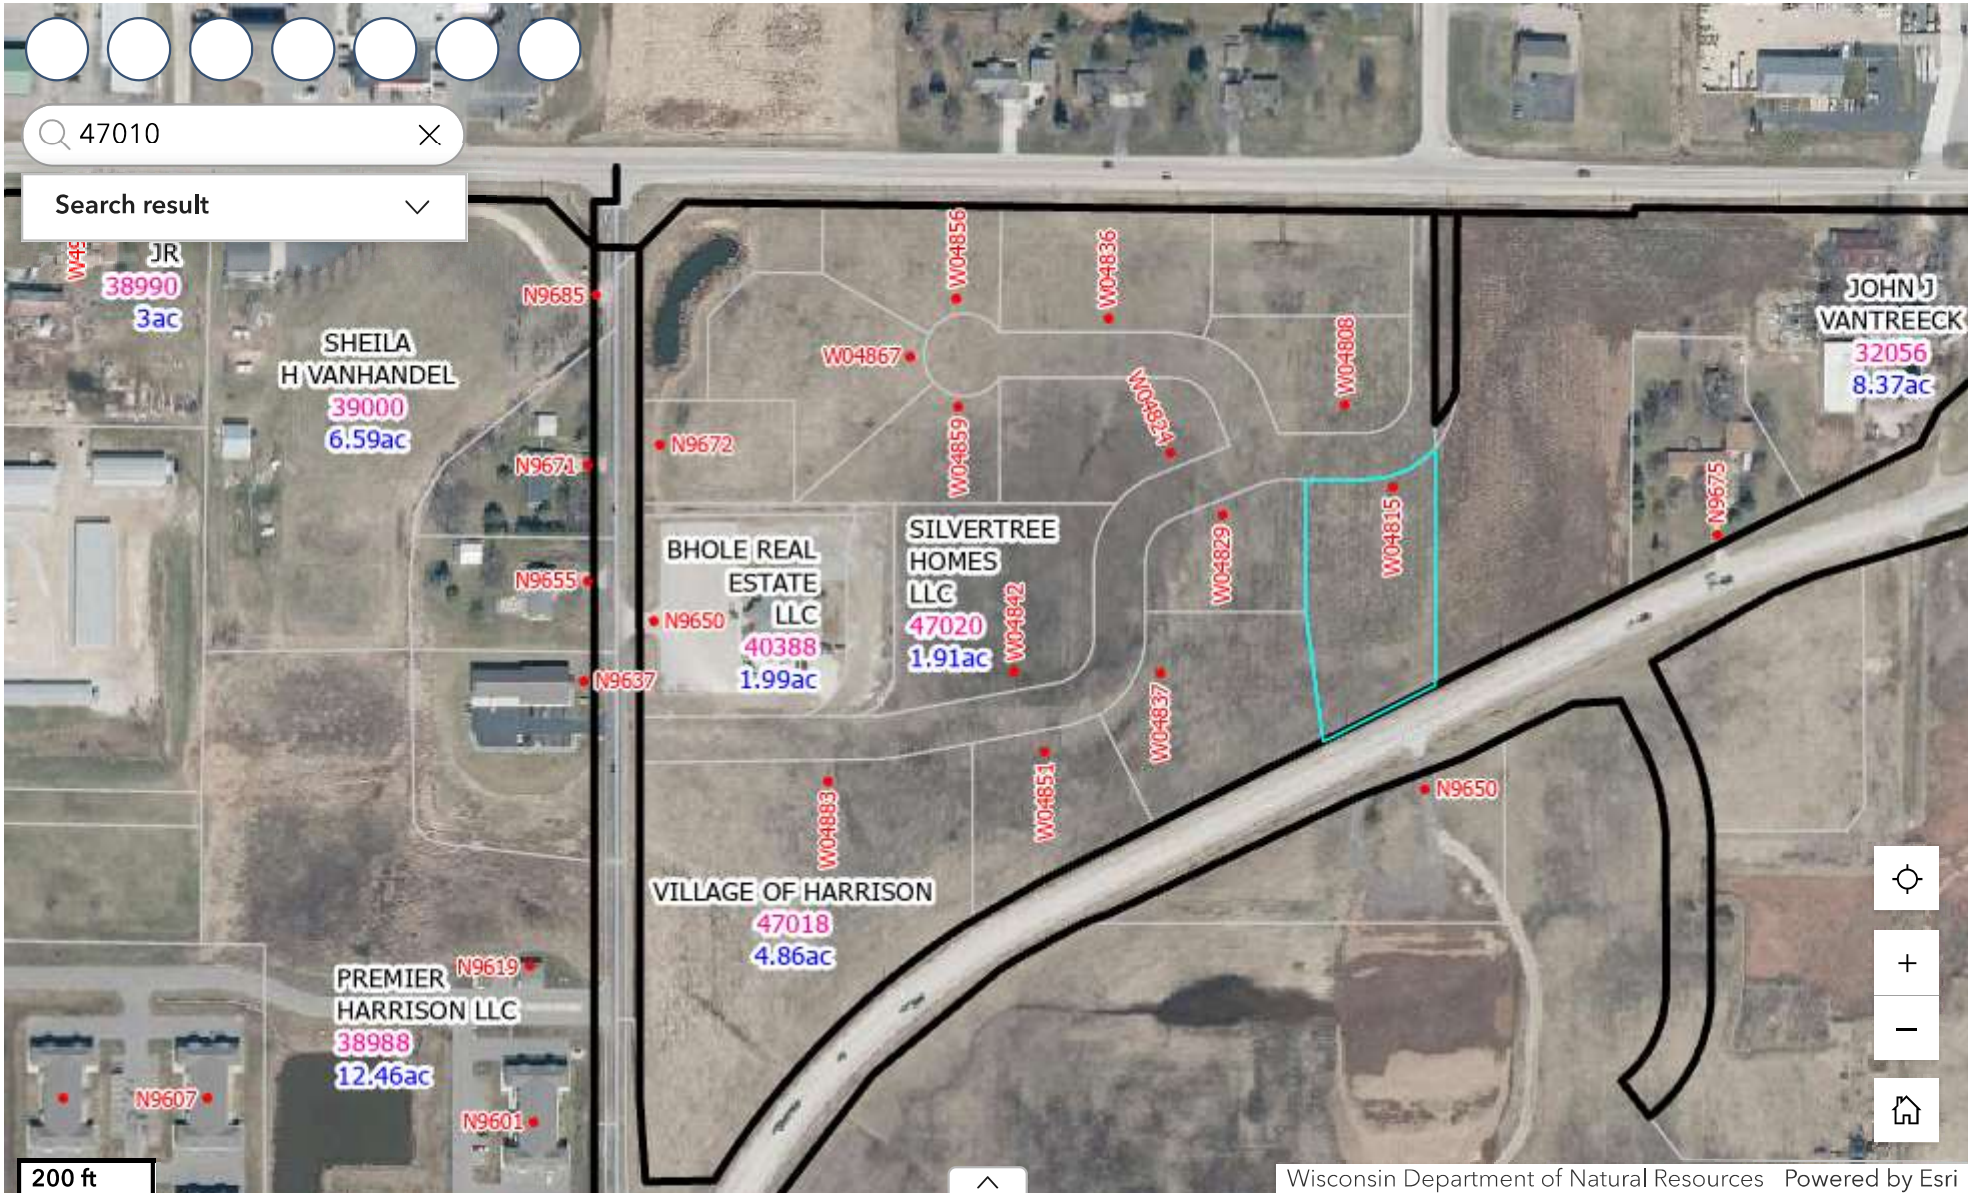

# All-In-One Map

Menasha

Appleton

Land Information Webpage | Calumet County Data Portal | Contact Us

206 Court Street, Chilton, Wisconsin 53014 | 920-849-1442

©2025 Calumet County Wisconsin