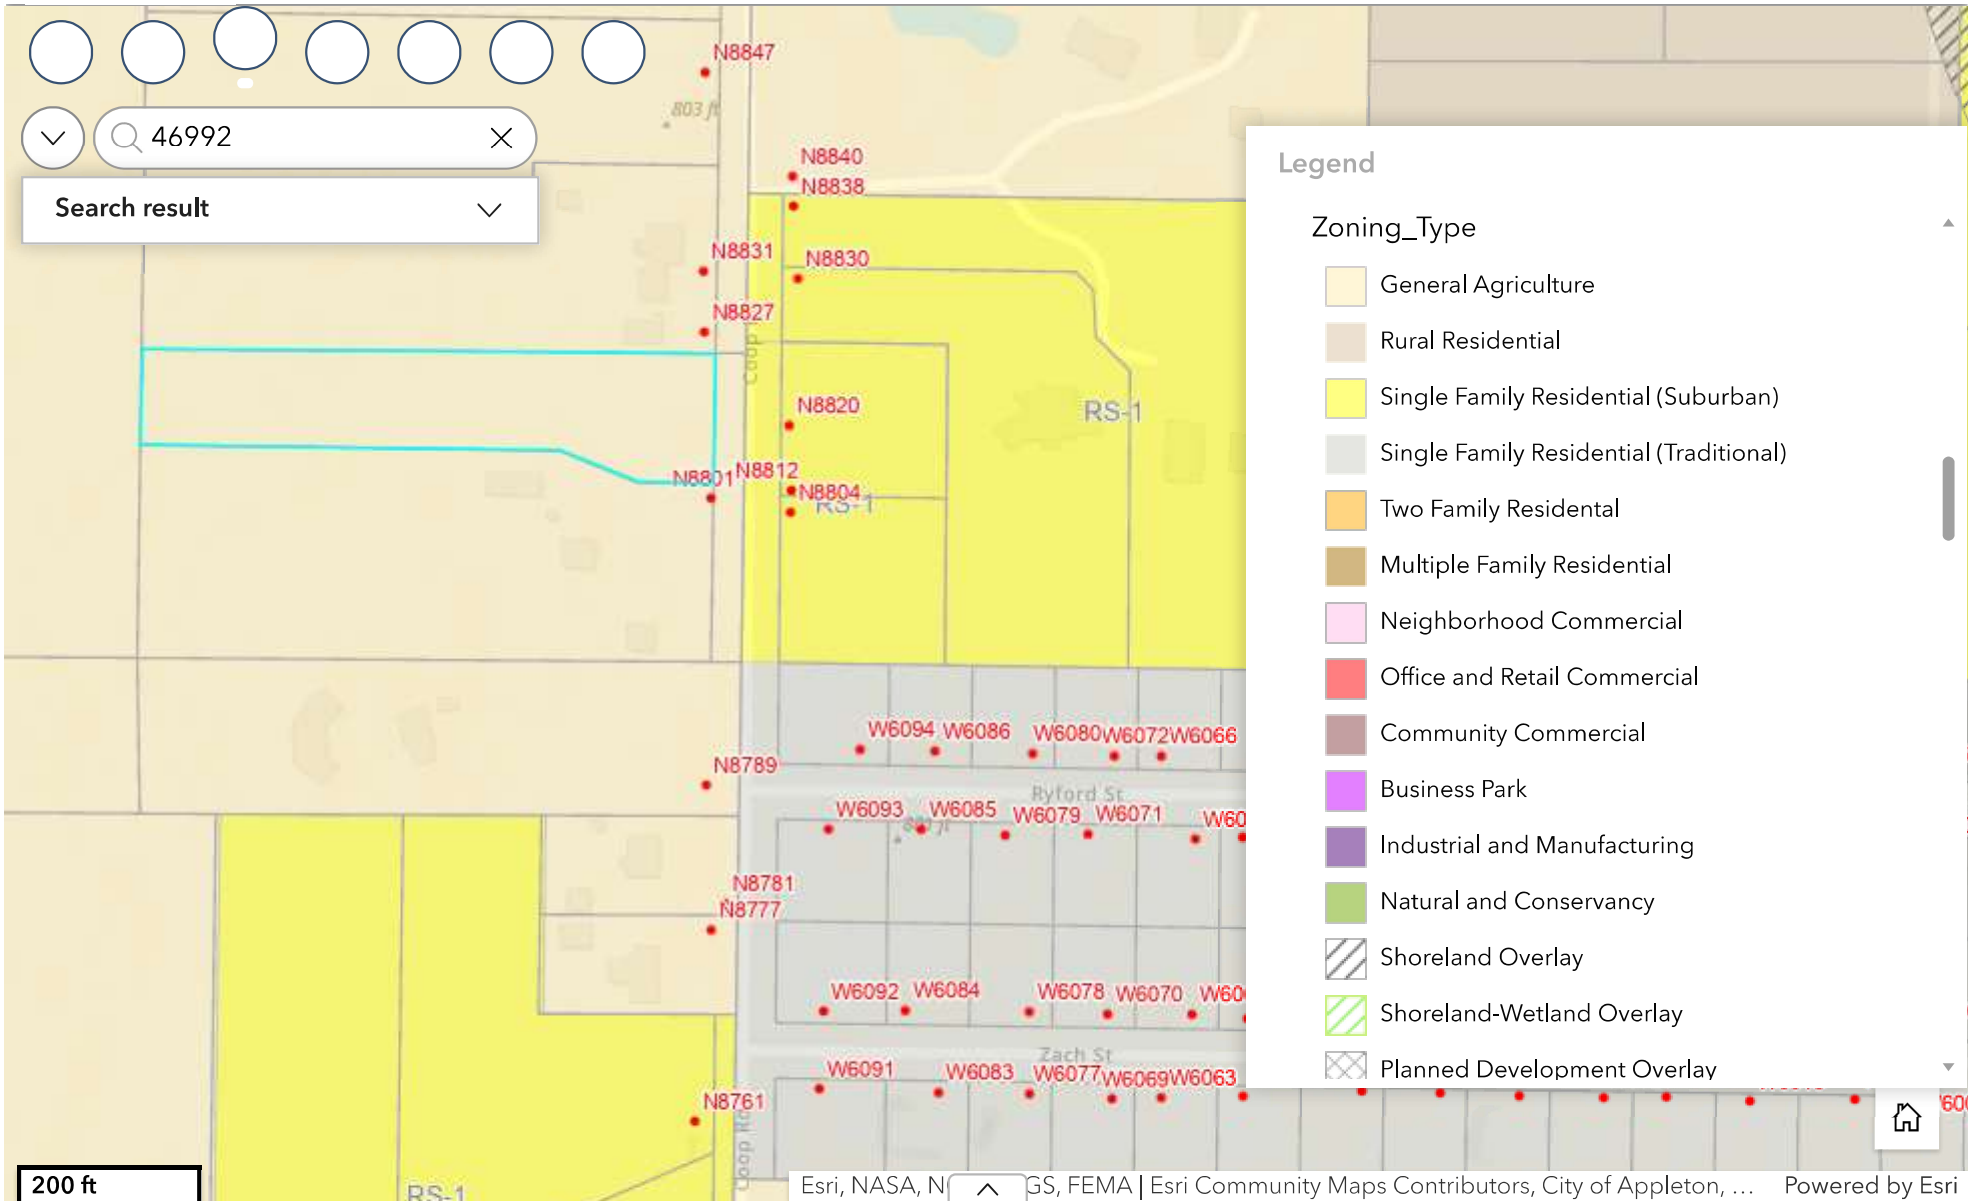

# Calumet County Zoning Map

[Land Information Webpage](#) | [Calumet County Data Portal](#) | [Contact Us](#)

206 Court Street, Chilton, Wisconsin 53014 | 920-849-1442

©2025 Calumet County Wisconsin