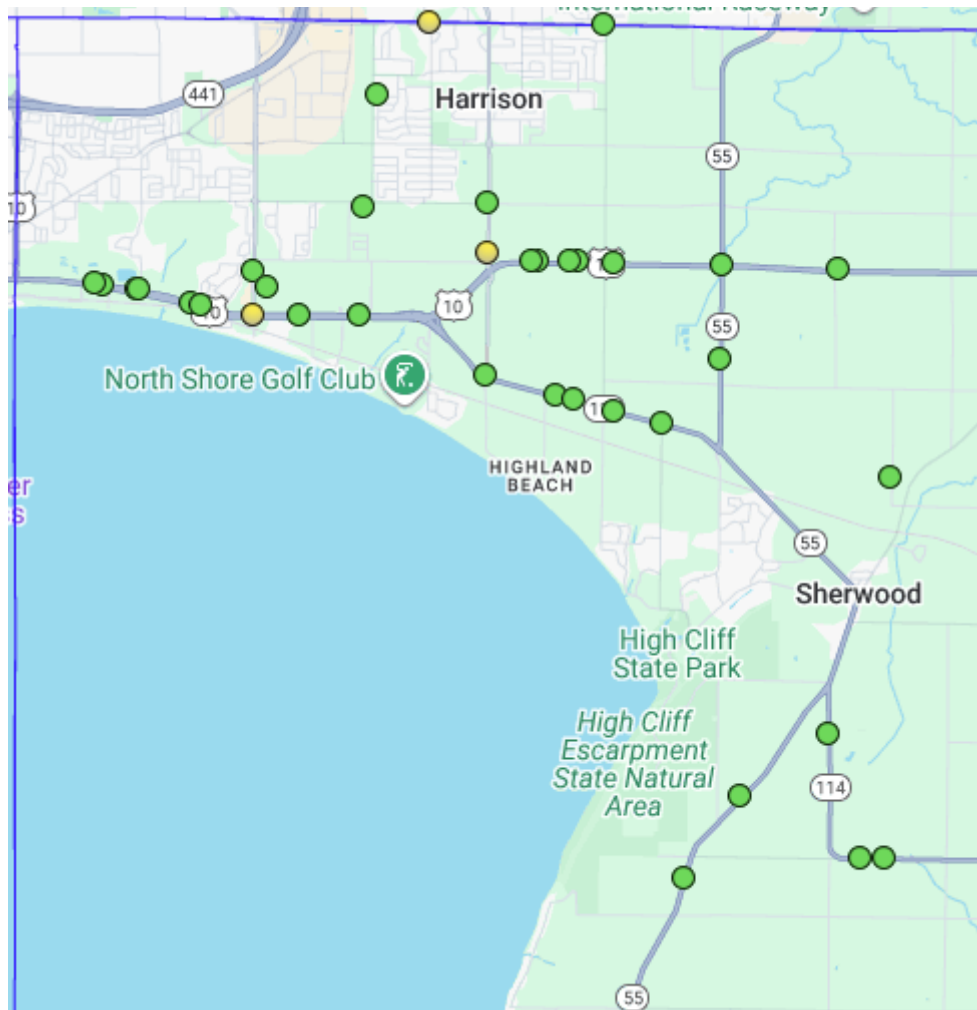

## Count by Speed Range Report

Report period: 2025-10-01 to 2025-11-26

Location: Noe Road S. Bound (N9611 Noe Rd)

Address: Noe Road S. Bound (N9611 Noe Rd)

Speed (mph)	Count
1-5	10
6-10	163
11-15	368
16-20	557
21-25	2344
26-30	11469
31-35	11262
36-40	2657
41-45	269
46-50	38
51-55	7
56-60	4
61-65	1
66-70	1
71-75	1
76-80	0
81-85	0
86-90	0
91-95	0
96-100	0
Total	29151

## Count by Speed Range Report

Report period: 2025-10-01 to 2025-11-25

Location: Midway E Bound (650' E. of Noe Rd)

Address: Midway E Bound (650' E. of Noe Rd)

Speed (mph)	Count
1-5	0
6-10	21
11-15	80
16-20	192
21-25	493
26-30	1896
31-35	8547
36-40	12561
41-45	2857
46-50	216
51-55	23
56-60	8
61-65	2
66-70	0
71-75	0
76-80	0
81-85	0
86-90	0
91-95	0
96-100	0
Total	26896

## Count by Speed Range Report

Report period: 2025-10-01 to 2025-11-25

Location: Midway W Bound (650'E of Noe Rd)

Address: Midway W Bound (650'E of Noe Rd)

Speed (mph)	Count
1-5	7
6-10	43
11-15	236
16-20	337
21-25	418
26-30	2440
31-35	18033
36-40	30575
41-45	7504
46-50	822
51-55	98
56-60	9
61-65	2
66-70	0
71-75	0
76-80	0
81-85	0
86-90	0
91-95	0
96-100	0
Total	60524

*majority of Village crashes are on State HWY*