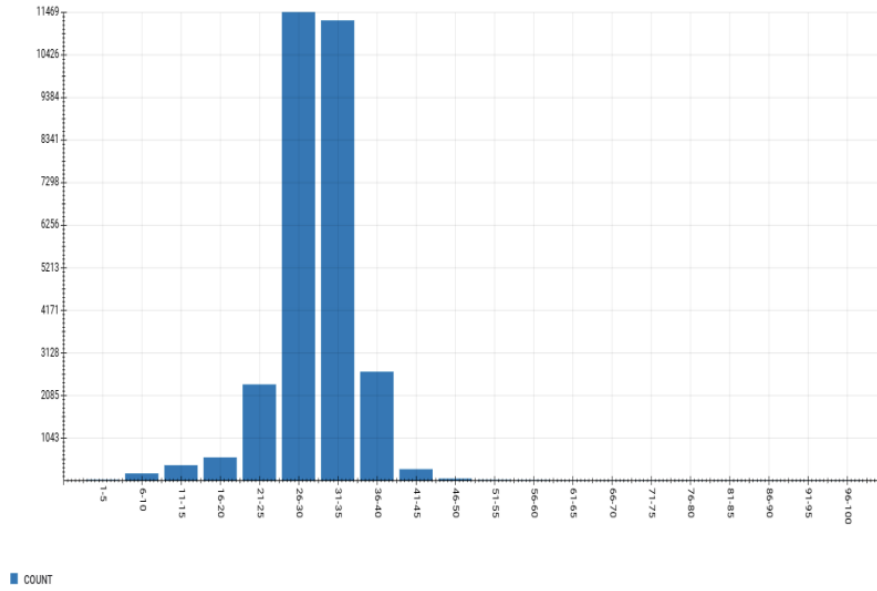

## Count by Speed Range Report

Report period: 2025-10-01 to 2025-11-26

Location: Noe Road S. Bound (N9611 Noe Rd)

Address: Noe Road S. Bound (N9611 Noe Rd)

Speed (mph)	Count
1-5	10
6-10	163
11-15	368
16-20	557
21-25	2344
26-30	11469
31-35	11262
36-40	2657
41-45	269
46-50	38
51-55	7
56-60	4
61-65	1
66-70	1
71-75	1
76-80	0
81-85	0
86-90	0
91-95	0
96-100	0
Total	29151