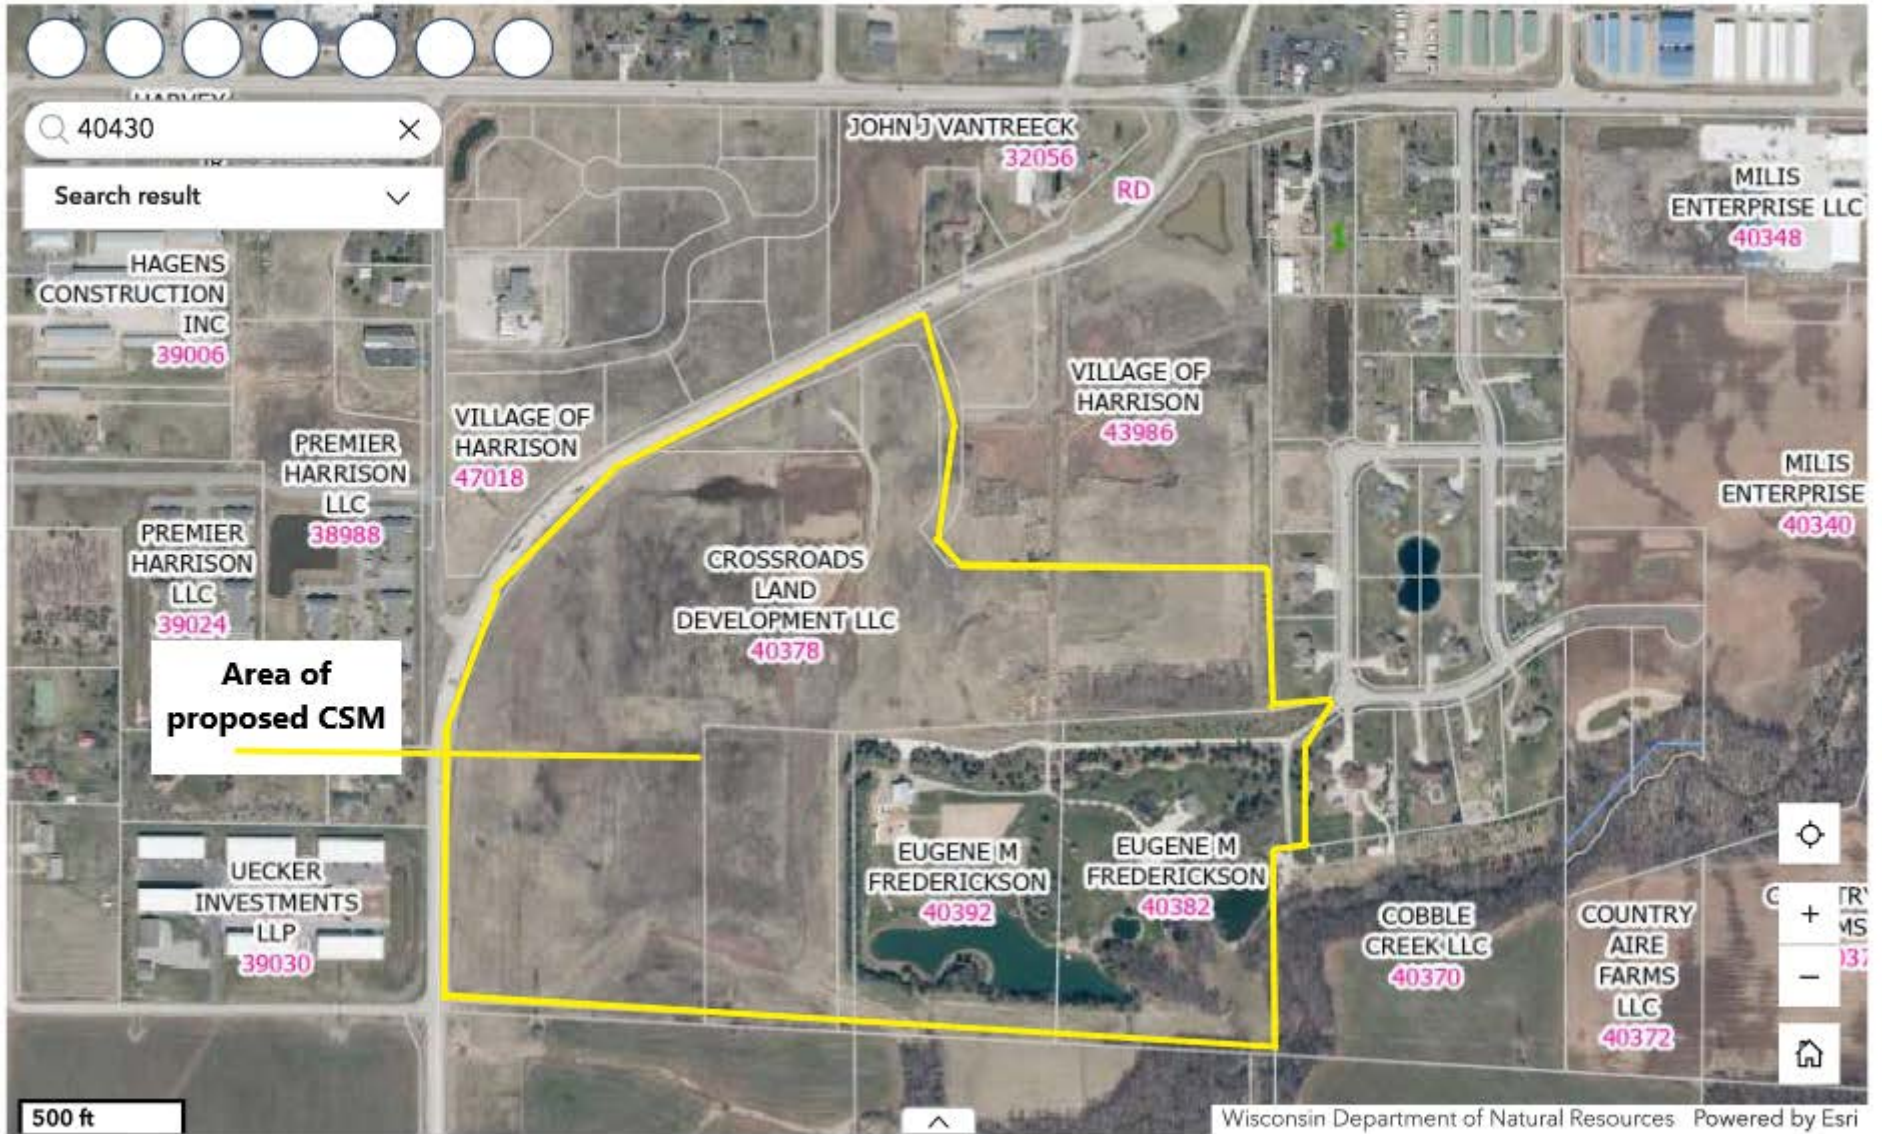

All-In-One Map

Menasha

Appleton

Land Information Webpage | Calumet County Data Portal | Contact Us

206 Court Street, Chilton, Wisconsin 53014 | 920-849-1442

©2025 Calumet County Wisconsin