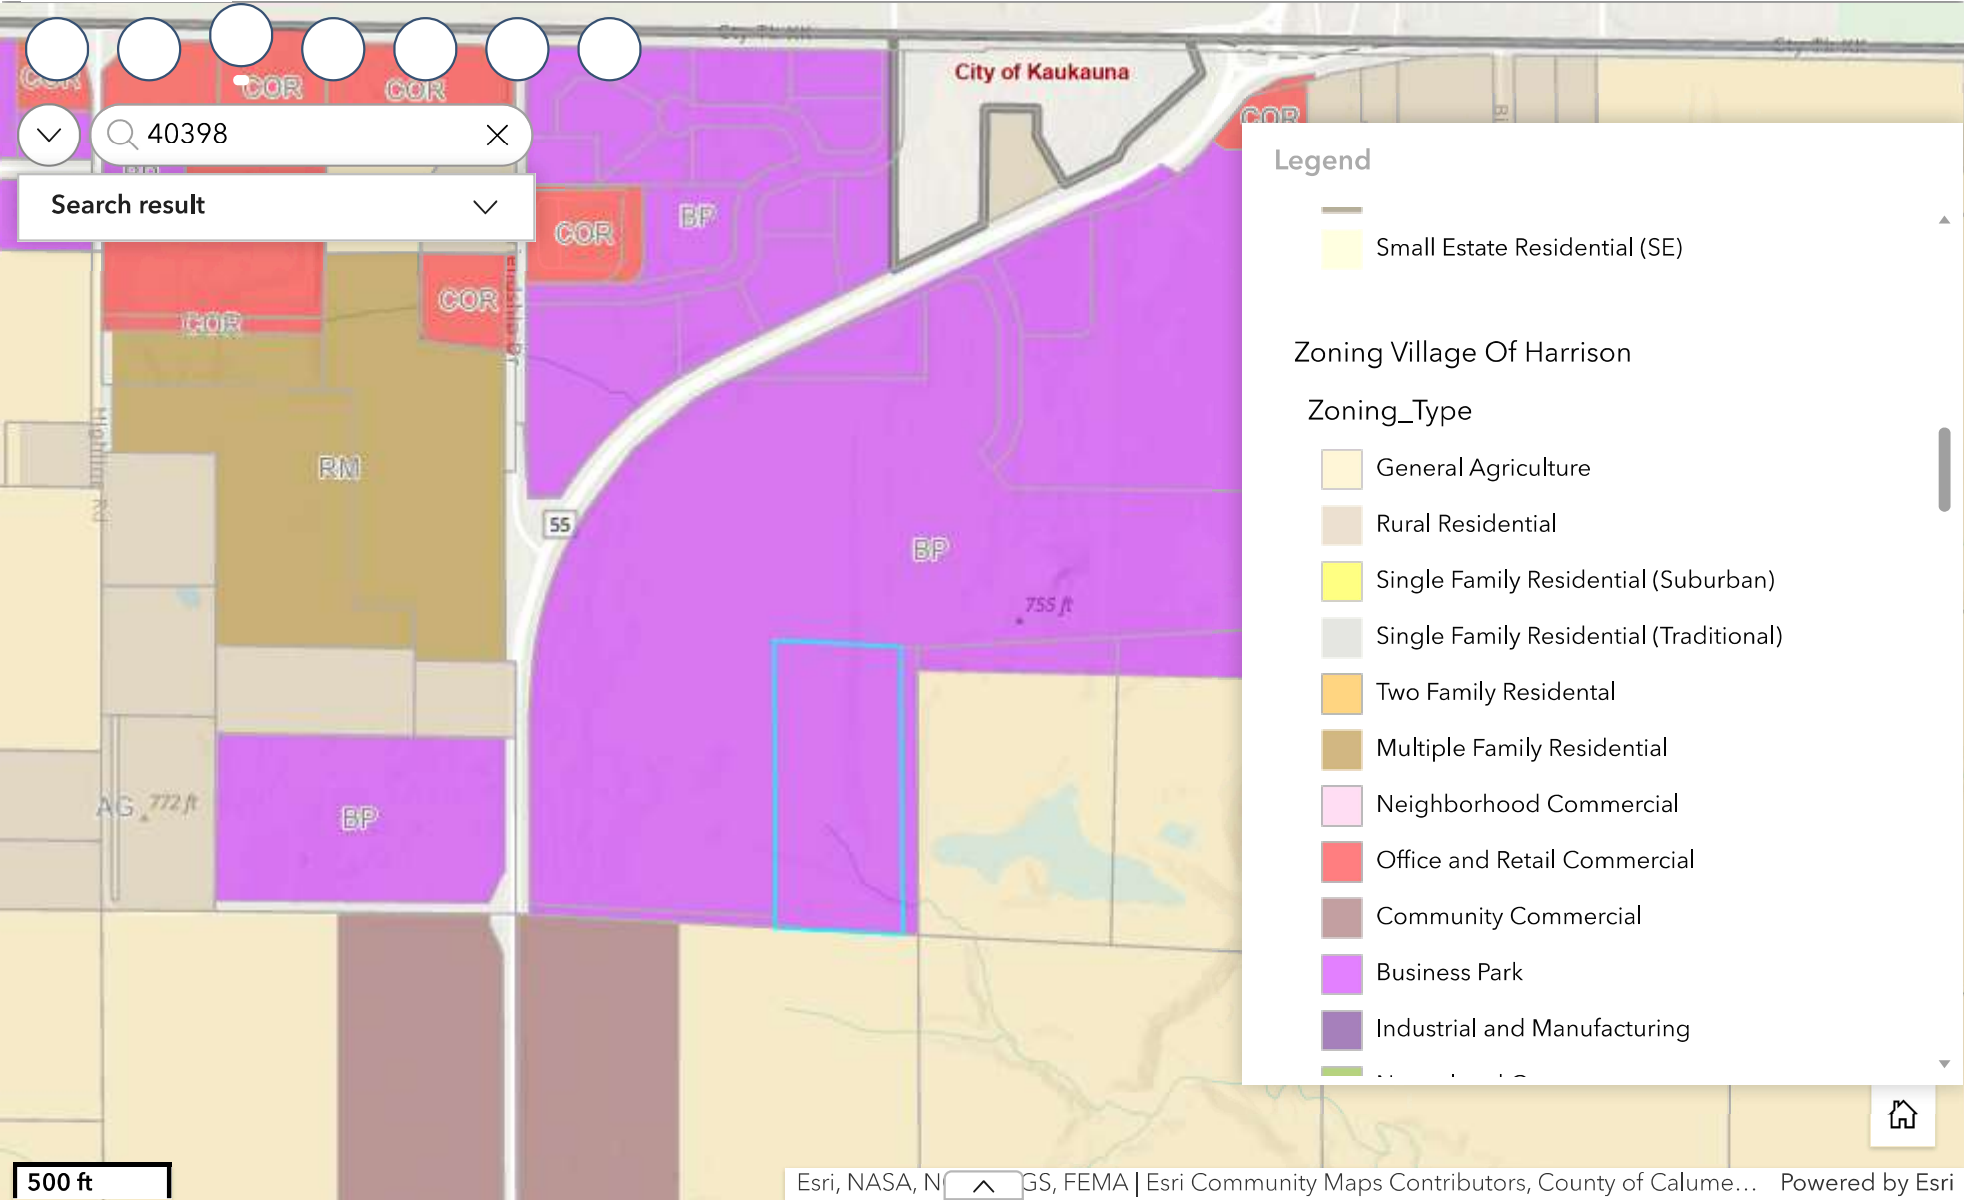

Calumet County Zoning Map

Land Information Webpage | Calumet County Data Portal | Contact Us

206 Court Street, Chilton, Wisconsin 53014 | 920-849-1442

©2025 Calumet County Wisconsin