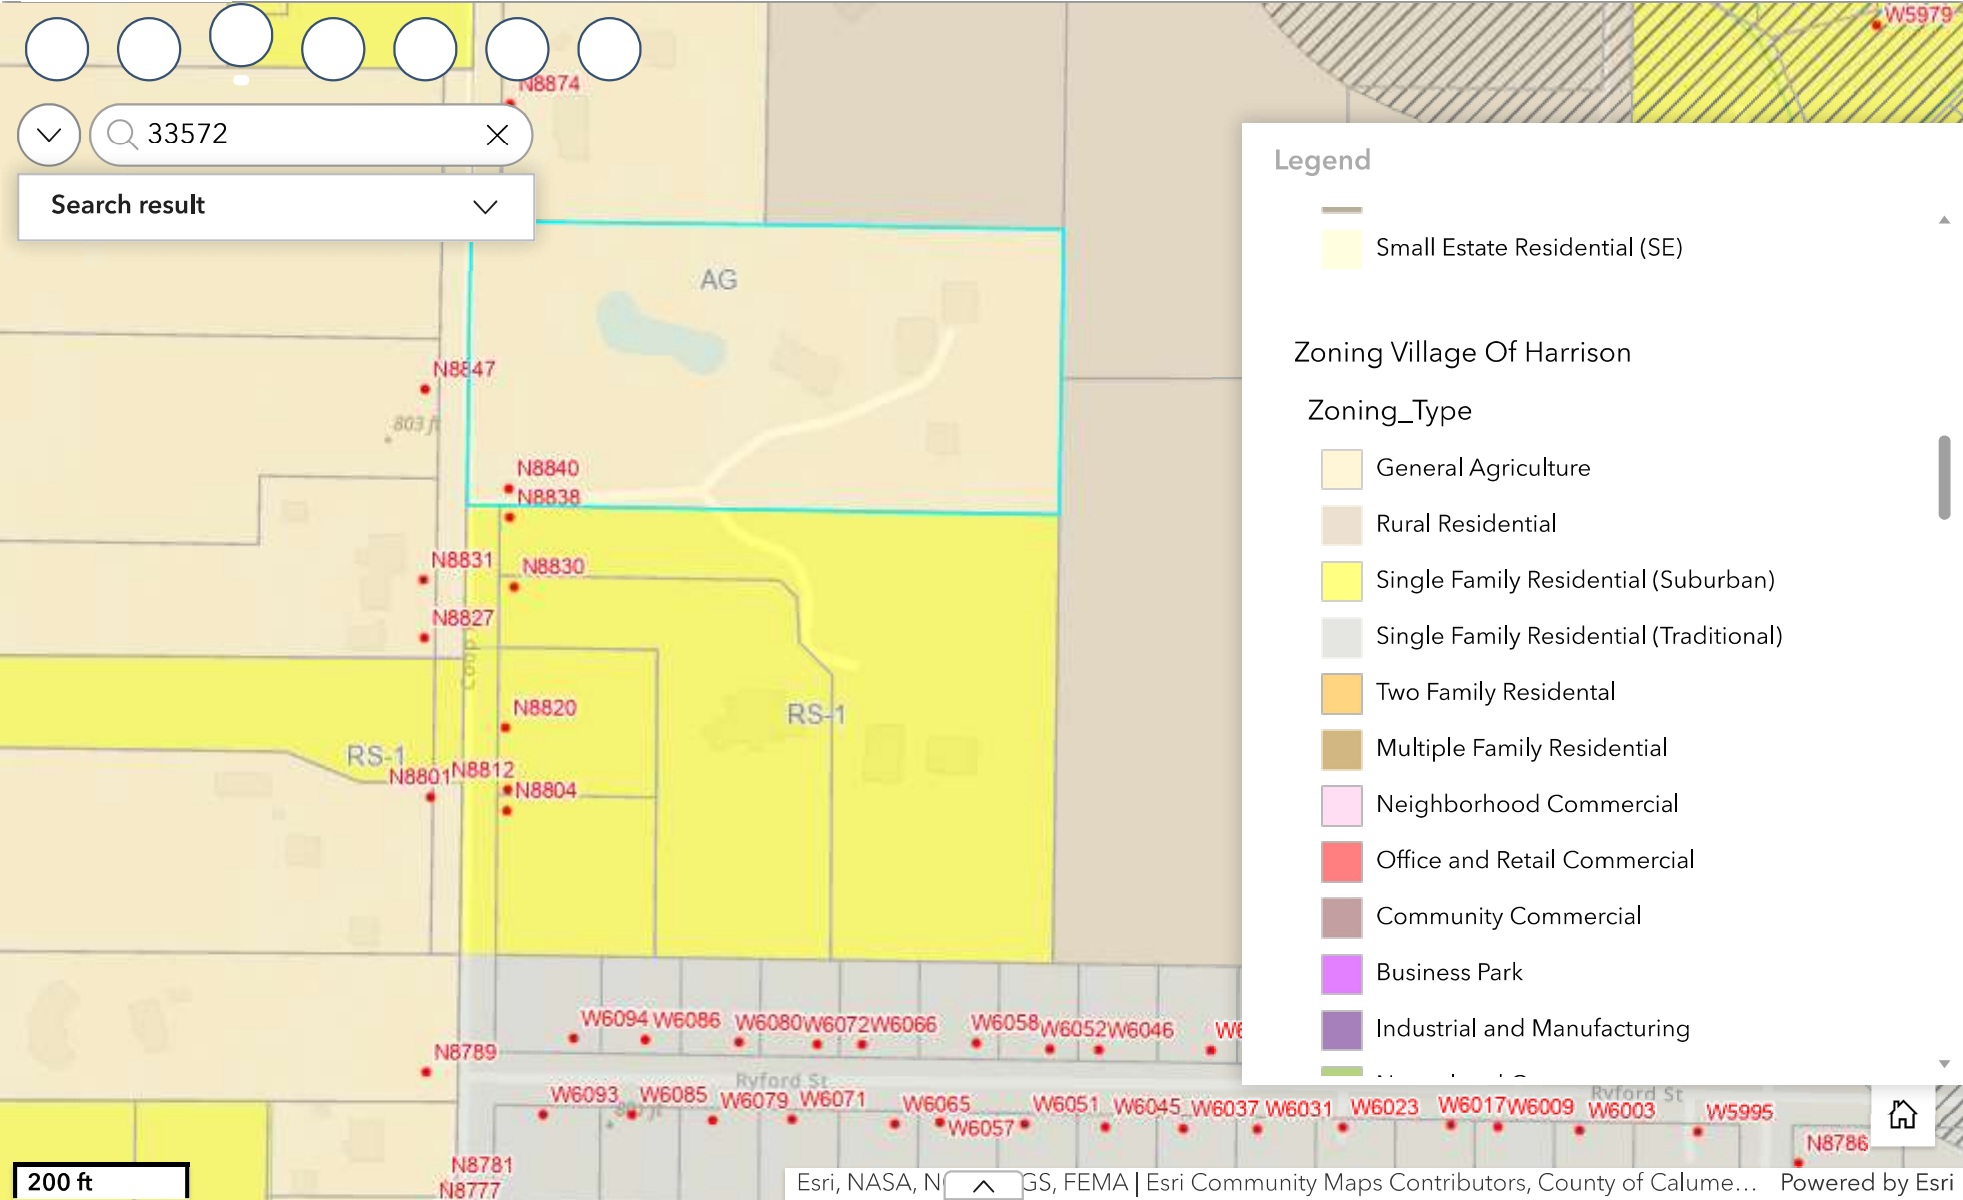

Calumet County Zoning Map

Land Information Webpage | Calumet County Data Portal | Contact Us

206 Court Street, Chilton, Wisconsin 53014 | 920-849-1442

©2025 Calumet County Wisconsin