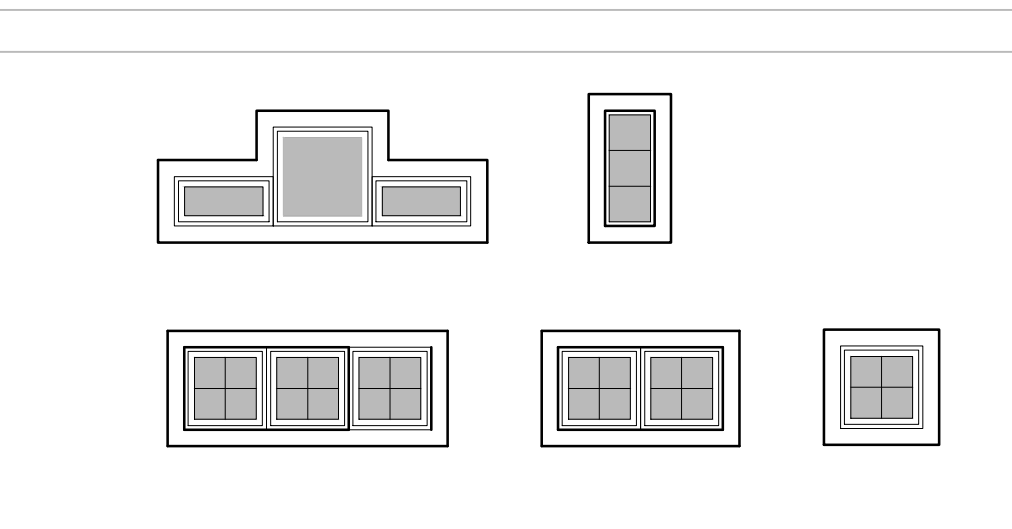

COLUMNS

DECORATIVE ELEMENT

LOUVER VENTS

DORMERS

WINDOWS

LOUVERS

EXTERIOR ENTRY DOORS

GABLE WINDOWS (FROSTED)

PROJECT
REGENCY VILLAGE
 M36 - HAMBERG TWP

SHEET TITLE
**ARCHITECTURAL
 ELEMENTS**

AE