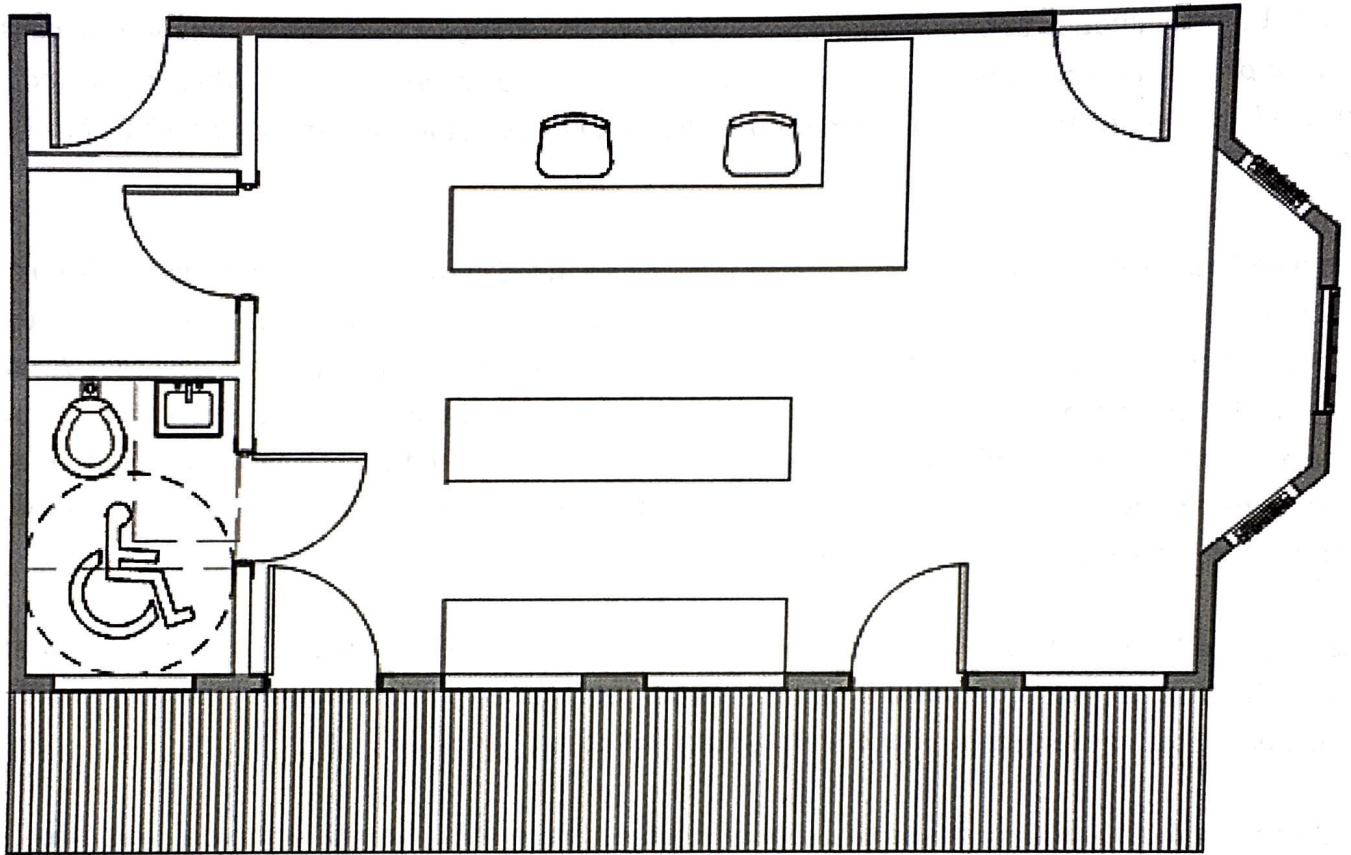

Cottage Camp Master Plan

Scale: 1" = 30' - 0"

2.4 Proposed Floor Plan

PROPOSED FLOOR PLAN

Scale: NTS