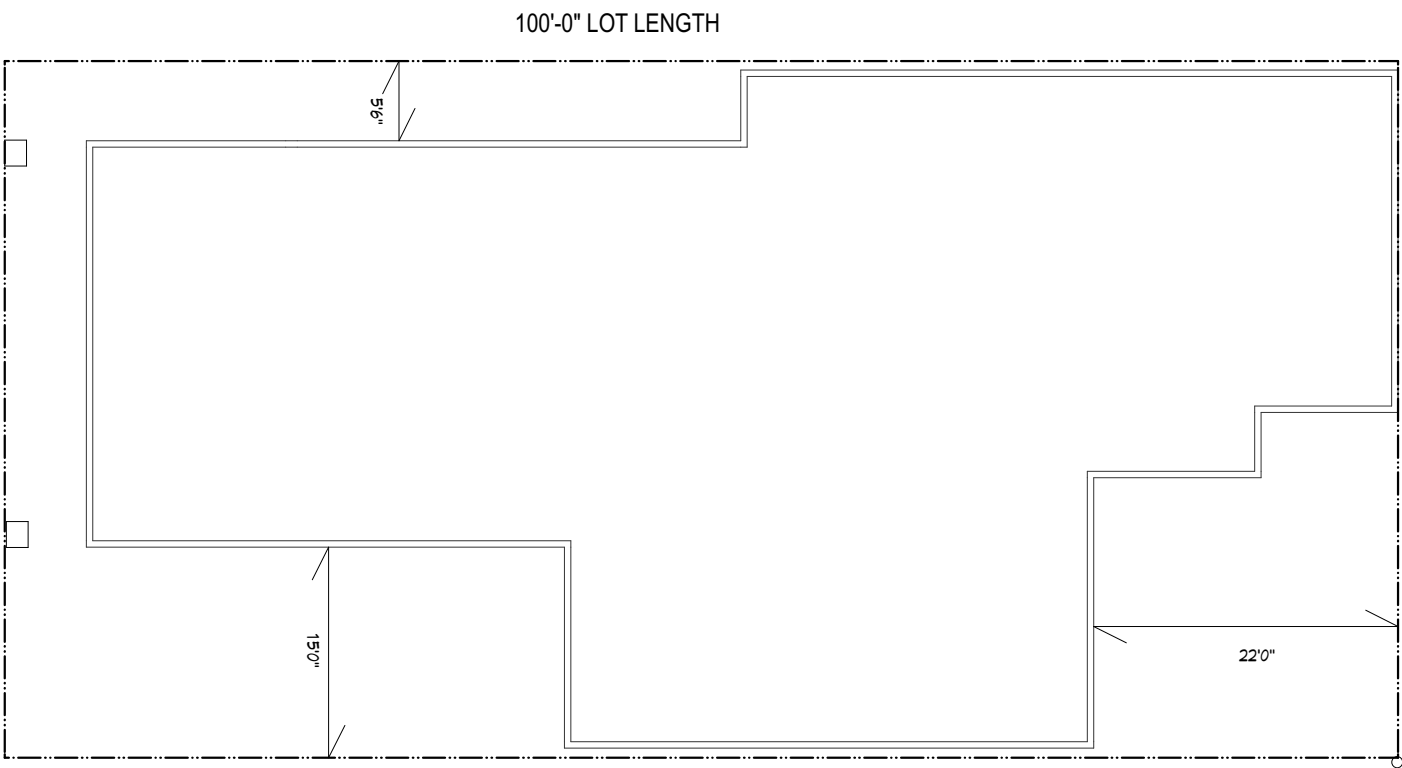

GRAND AVE

ELLSWORTH ST

REVISION	DATE	DESCRIPTION

DRAWINGS PROVIDED BY:

DATE:
11/24/2025

SCALE:

SHEET: