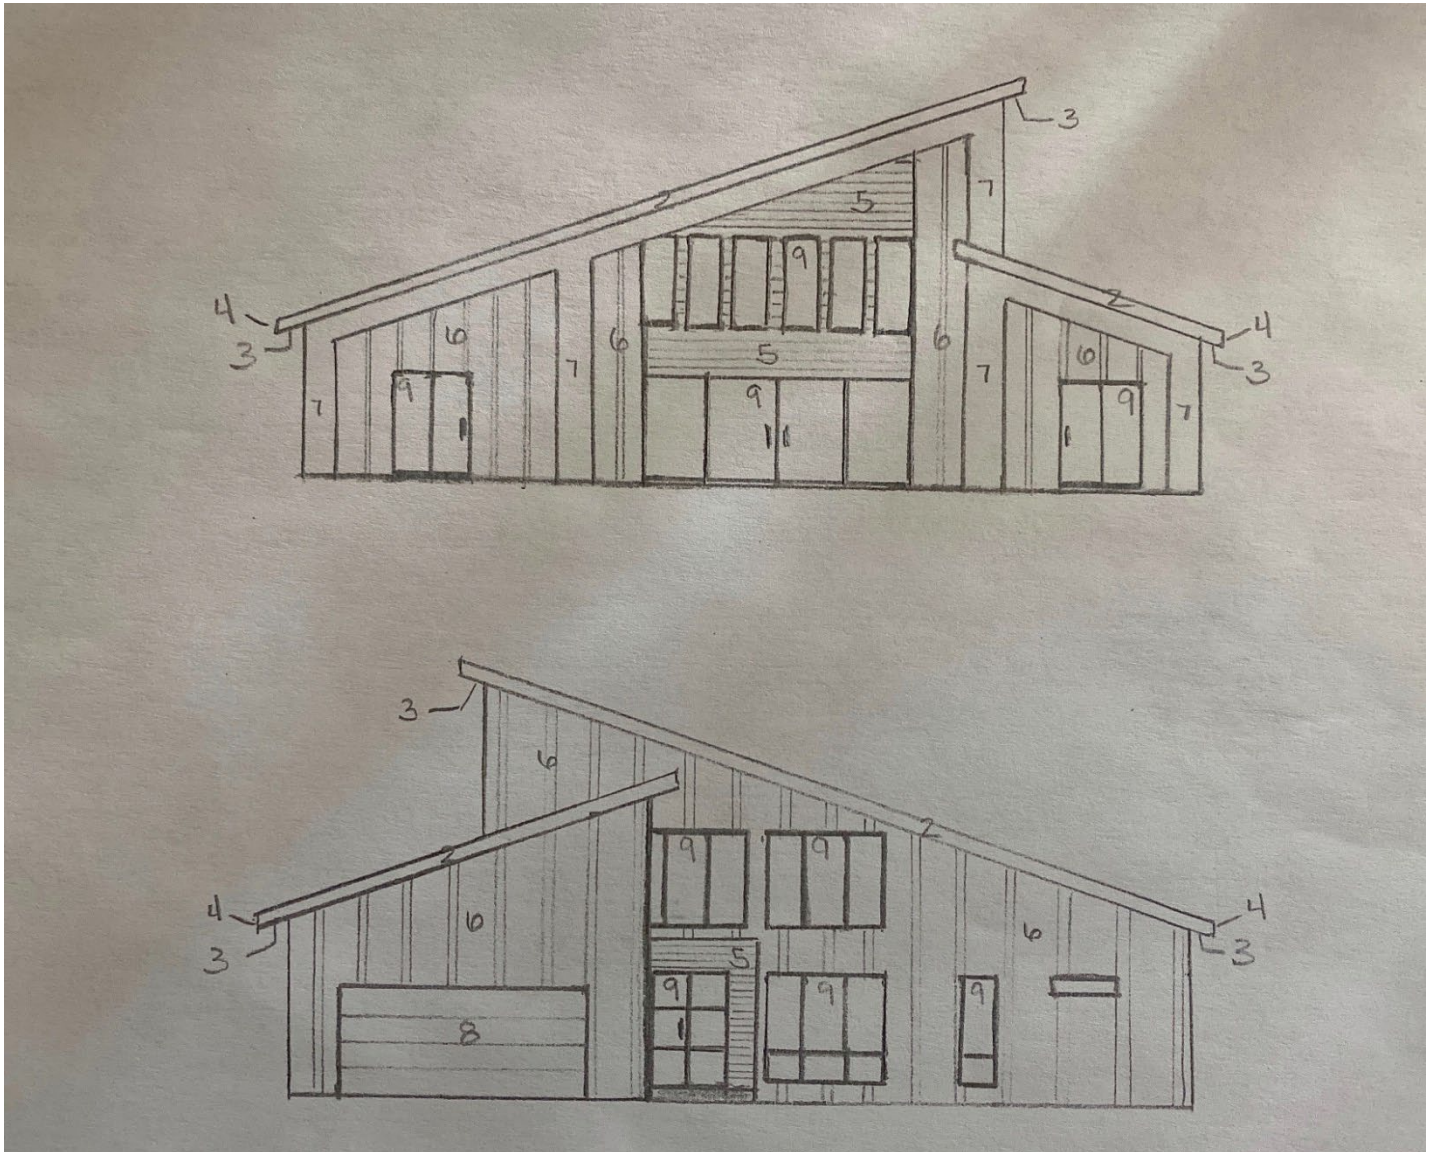

833 Cairns Materials Details

- 1.Owens Corning Duration Onyx Black Shingles
- 2.LP Siding Abyss Black Fascia
- 3.Hemlock Lap Soffit Natural Stain
- 4.5" Black Gutter and DS
- 5.Hemlock Lap Siding Natural Stain
- 6.LP Midnight Shadow Board & Batten Siding
- 7.Standing Seam Wainscot Metal Siding Charcoal
- 8.Metal Overhead Garage Door Black
- 9.Windows & Doors to be Framed Black with Drip Edge to Match
10. LP Midnight Shadow Horizontal Siding

- 1.Owens Corning Duration Onyx Black Shingles
- 2.LP Siding Abyss Black Fascia
- 3.Hemlock Lap Soffit Natural Stain
- 4.5" Black Gutter and DS
- 5.Hemlock Lap Siding Natural Stain
- 6.LP Midnight Shadow Board & Batten Siding
- 7.Standing Seam Wainscot Metal Siding Charcoal
- 8.Metal Overhead Garage Door Black
- 9.Windows & Doors to be Framed Black with Drip Edge to Match
10. LP Midnight Shadow Horizontal Siding