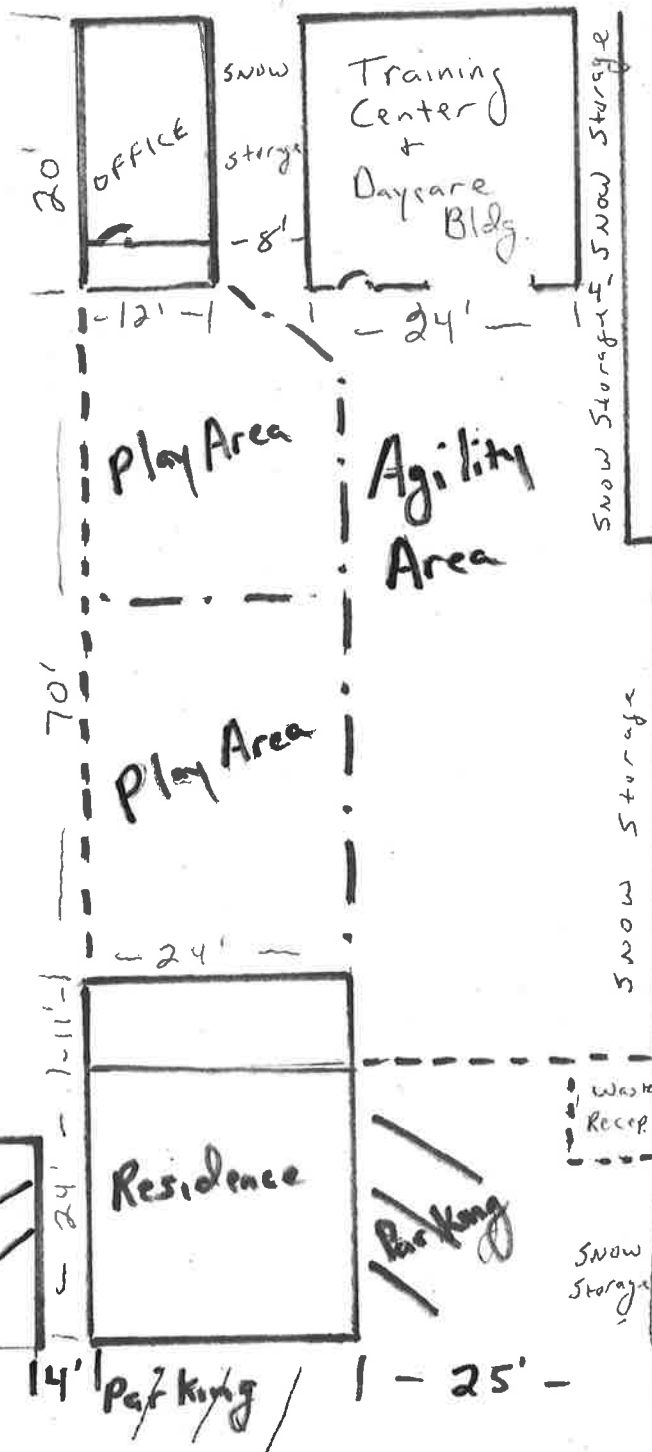

Mountain Market

Alley

Get Along Little Doggie  
Dog Training & Daycare

Hours M-Sun 8am-5p.m  
Wed 6p.m-7p.m

10 dogs @ anytime 8-5p  
For Daycare

1 person per 15 dogs @  
all time under constant  
supervision per P.A.C.F.A  
Licensing.

The Wizard  
Commer.  
Prop.

Commer.  
Prop.

6' Wooden  
Privacy fence

Chain Fence

Property line

2 Lane Right of Way

Driveway

Ingress

Egress

Road Lake Ave.