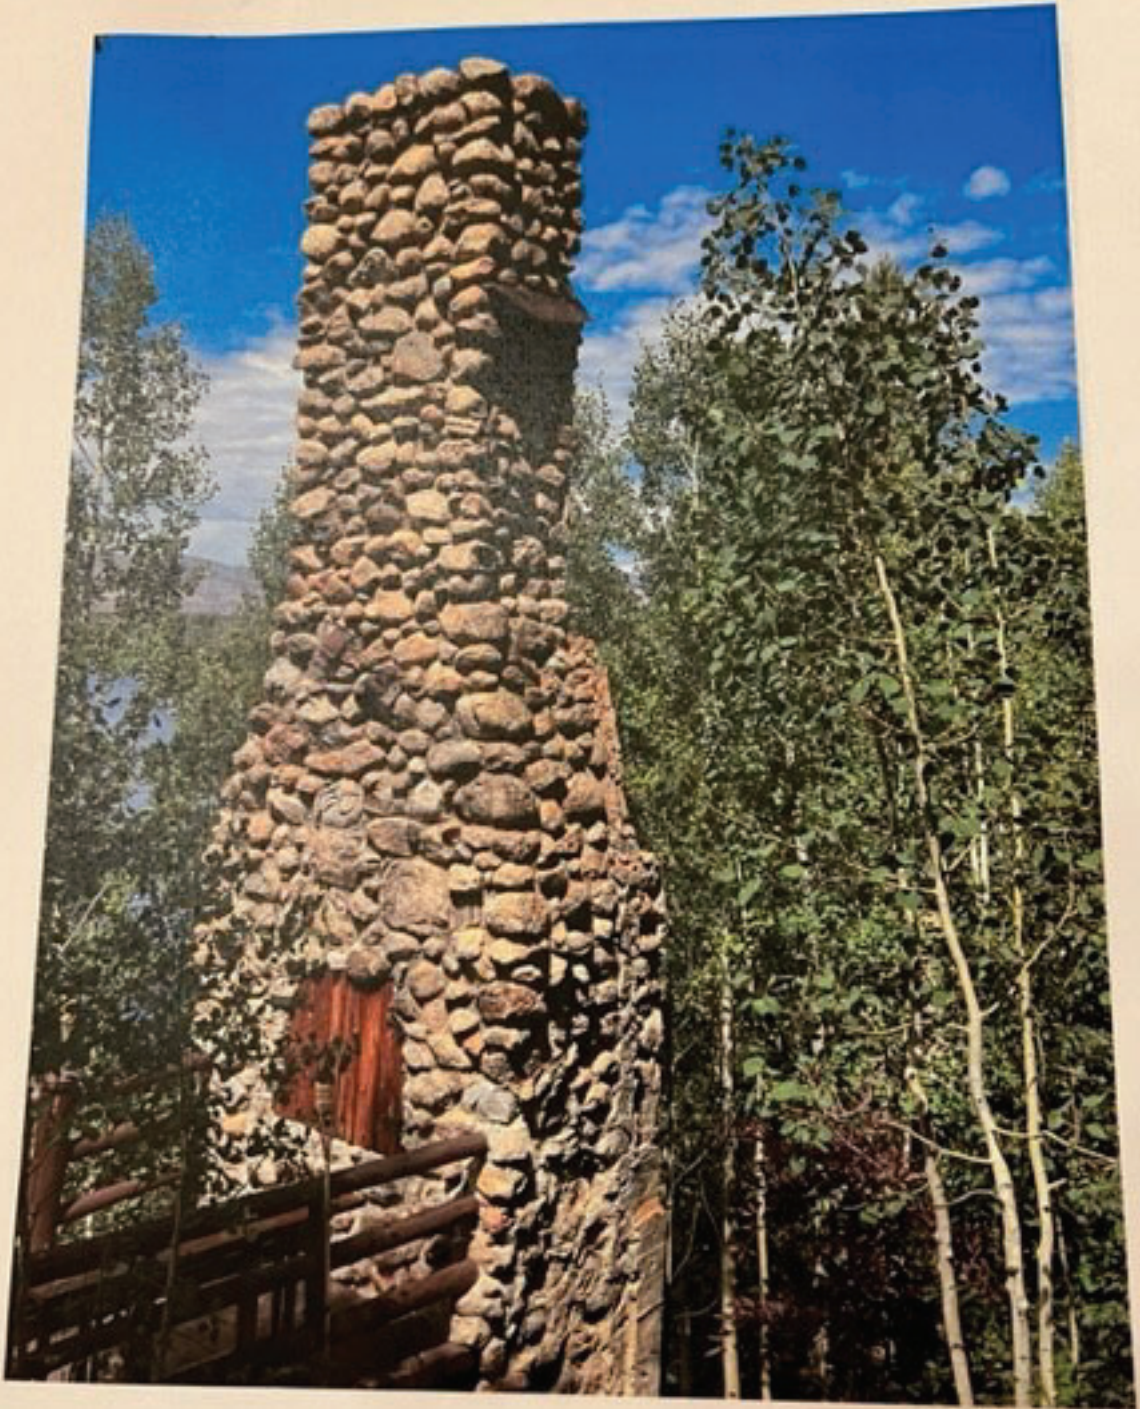

wall  
height:  
11'

wall  
height:  
12' 9"

former  
chimney  
height:  
38'

wall  
height:  
8.

height: 20'  
from  
deck

wall height:  
19'

Turret  
height:  
27' to red 'X'