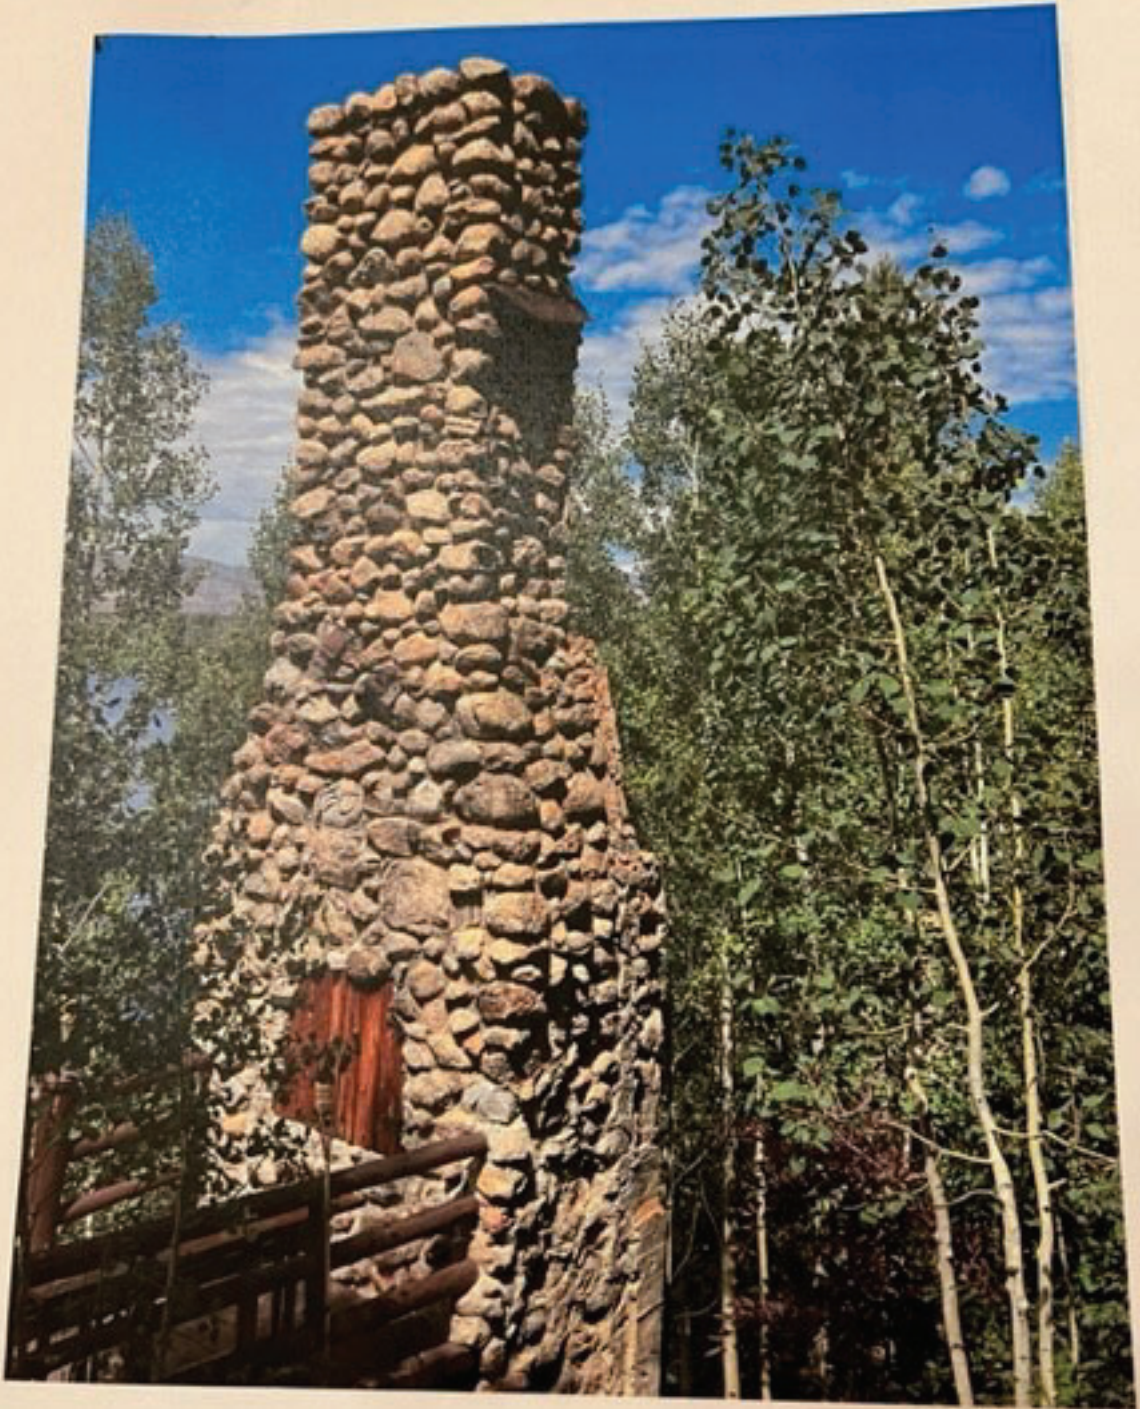

wall
height:
11'

wall
height:
12' 9"

former
chimney
height:
38'

wall
height:
8.

height: 20'
from
deck

wall height:
19'

Turret
height:
27' to red 'X'