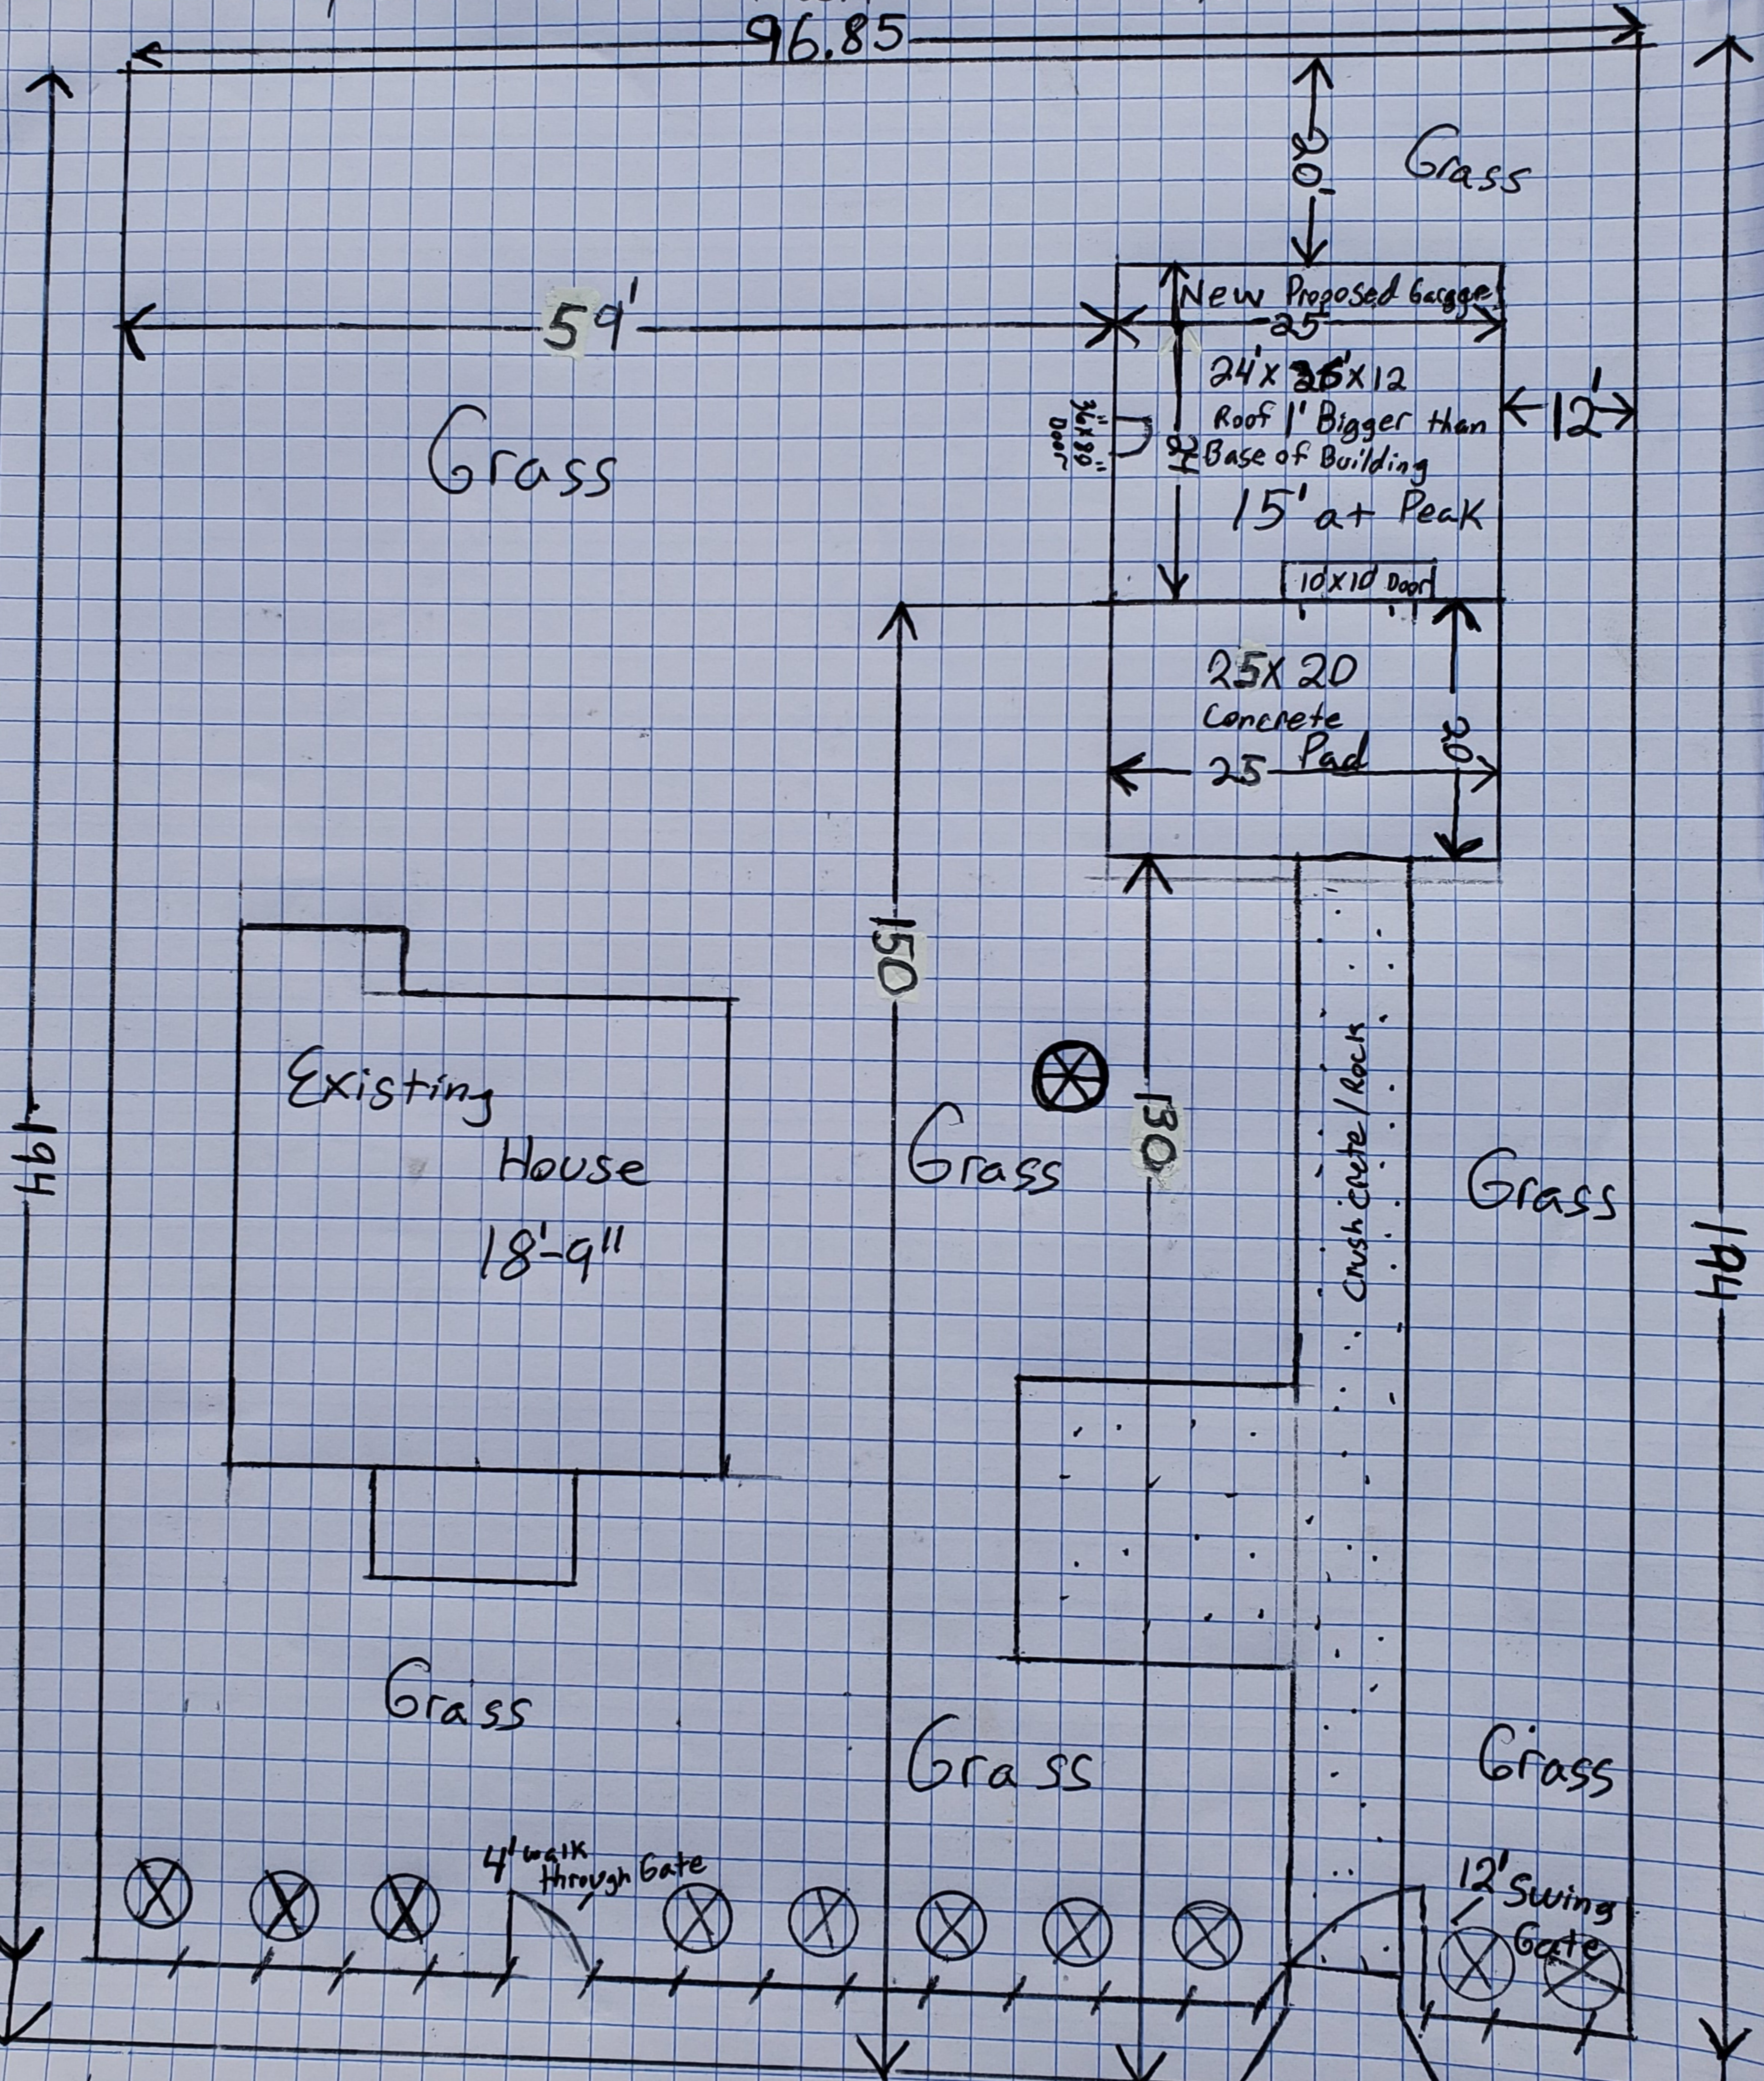

Proposed Site Plan 1514 Thomas st

96.85

Legend * Fence
 ⊗ - Crape myrtle Bush/tree
 ⊗ - Magnolia tree