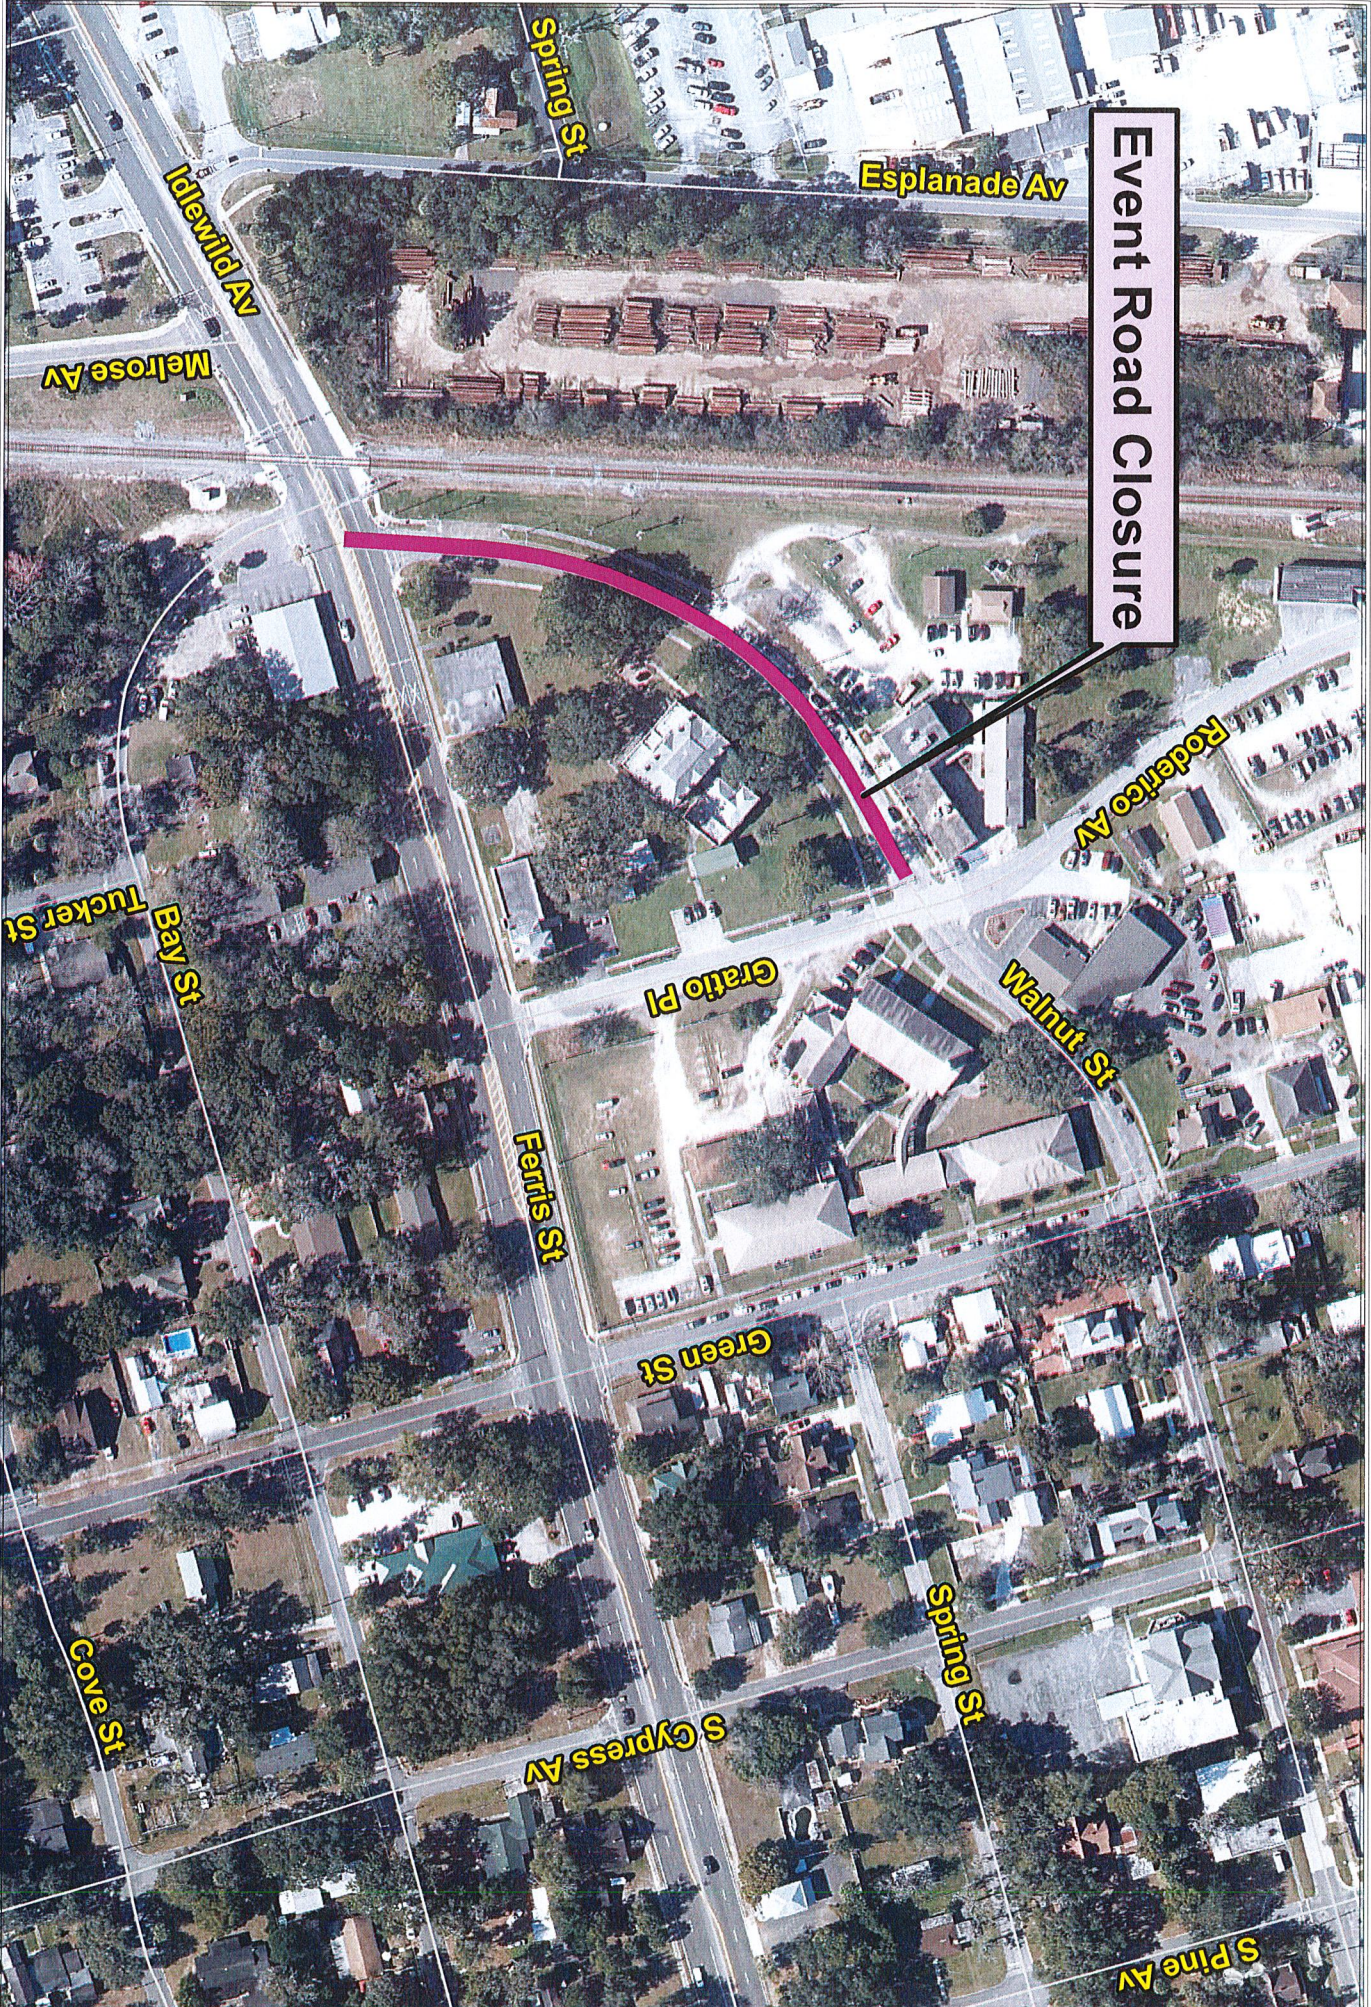

0 30 60 120 180 240 300 Feet

This information is provided as a visual representation only and is not intended to be used as legal or official representation of legal boundaries. The Clay County Board of County Commissioners assumes no responsibility associated with its use.

File Name: Vietnam Veterans Day Location Map

Vietnam Veterans Day Location Map

Clay County, Florida

Created By: GIS Department
 Date: November 21, 2014

Event Road Closure