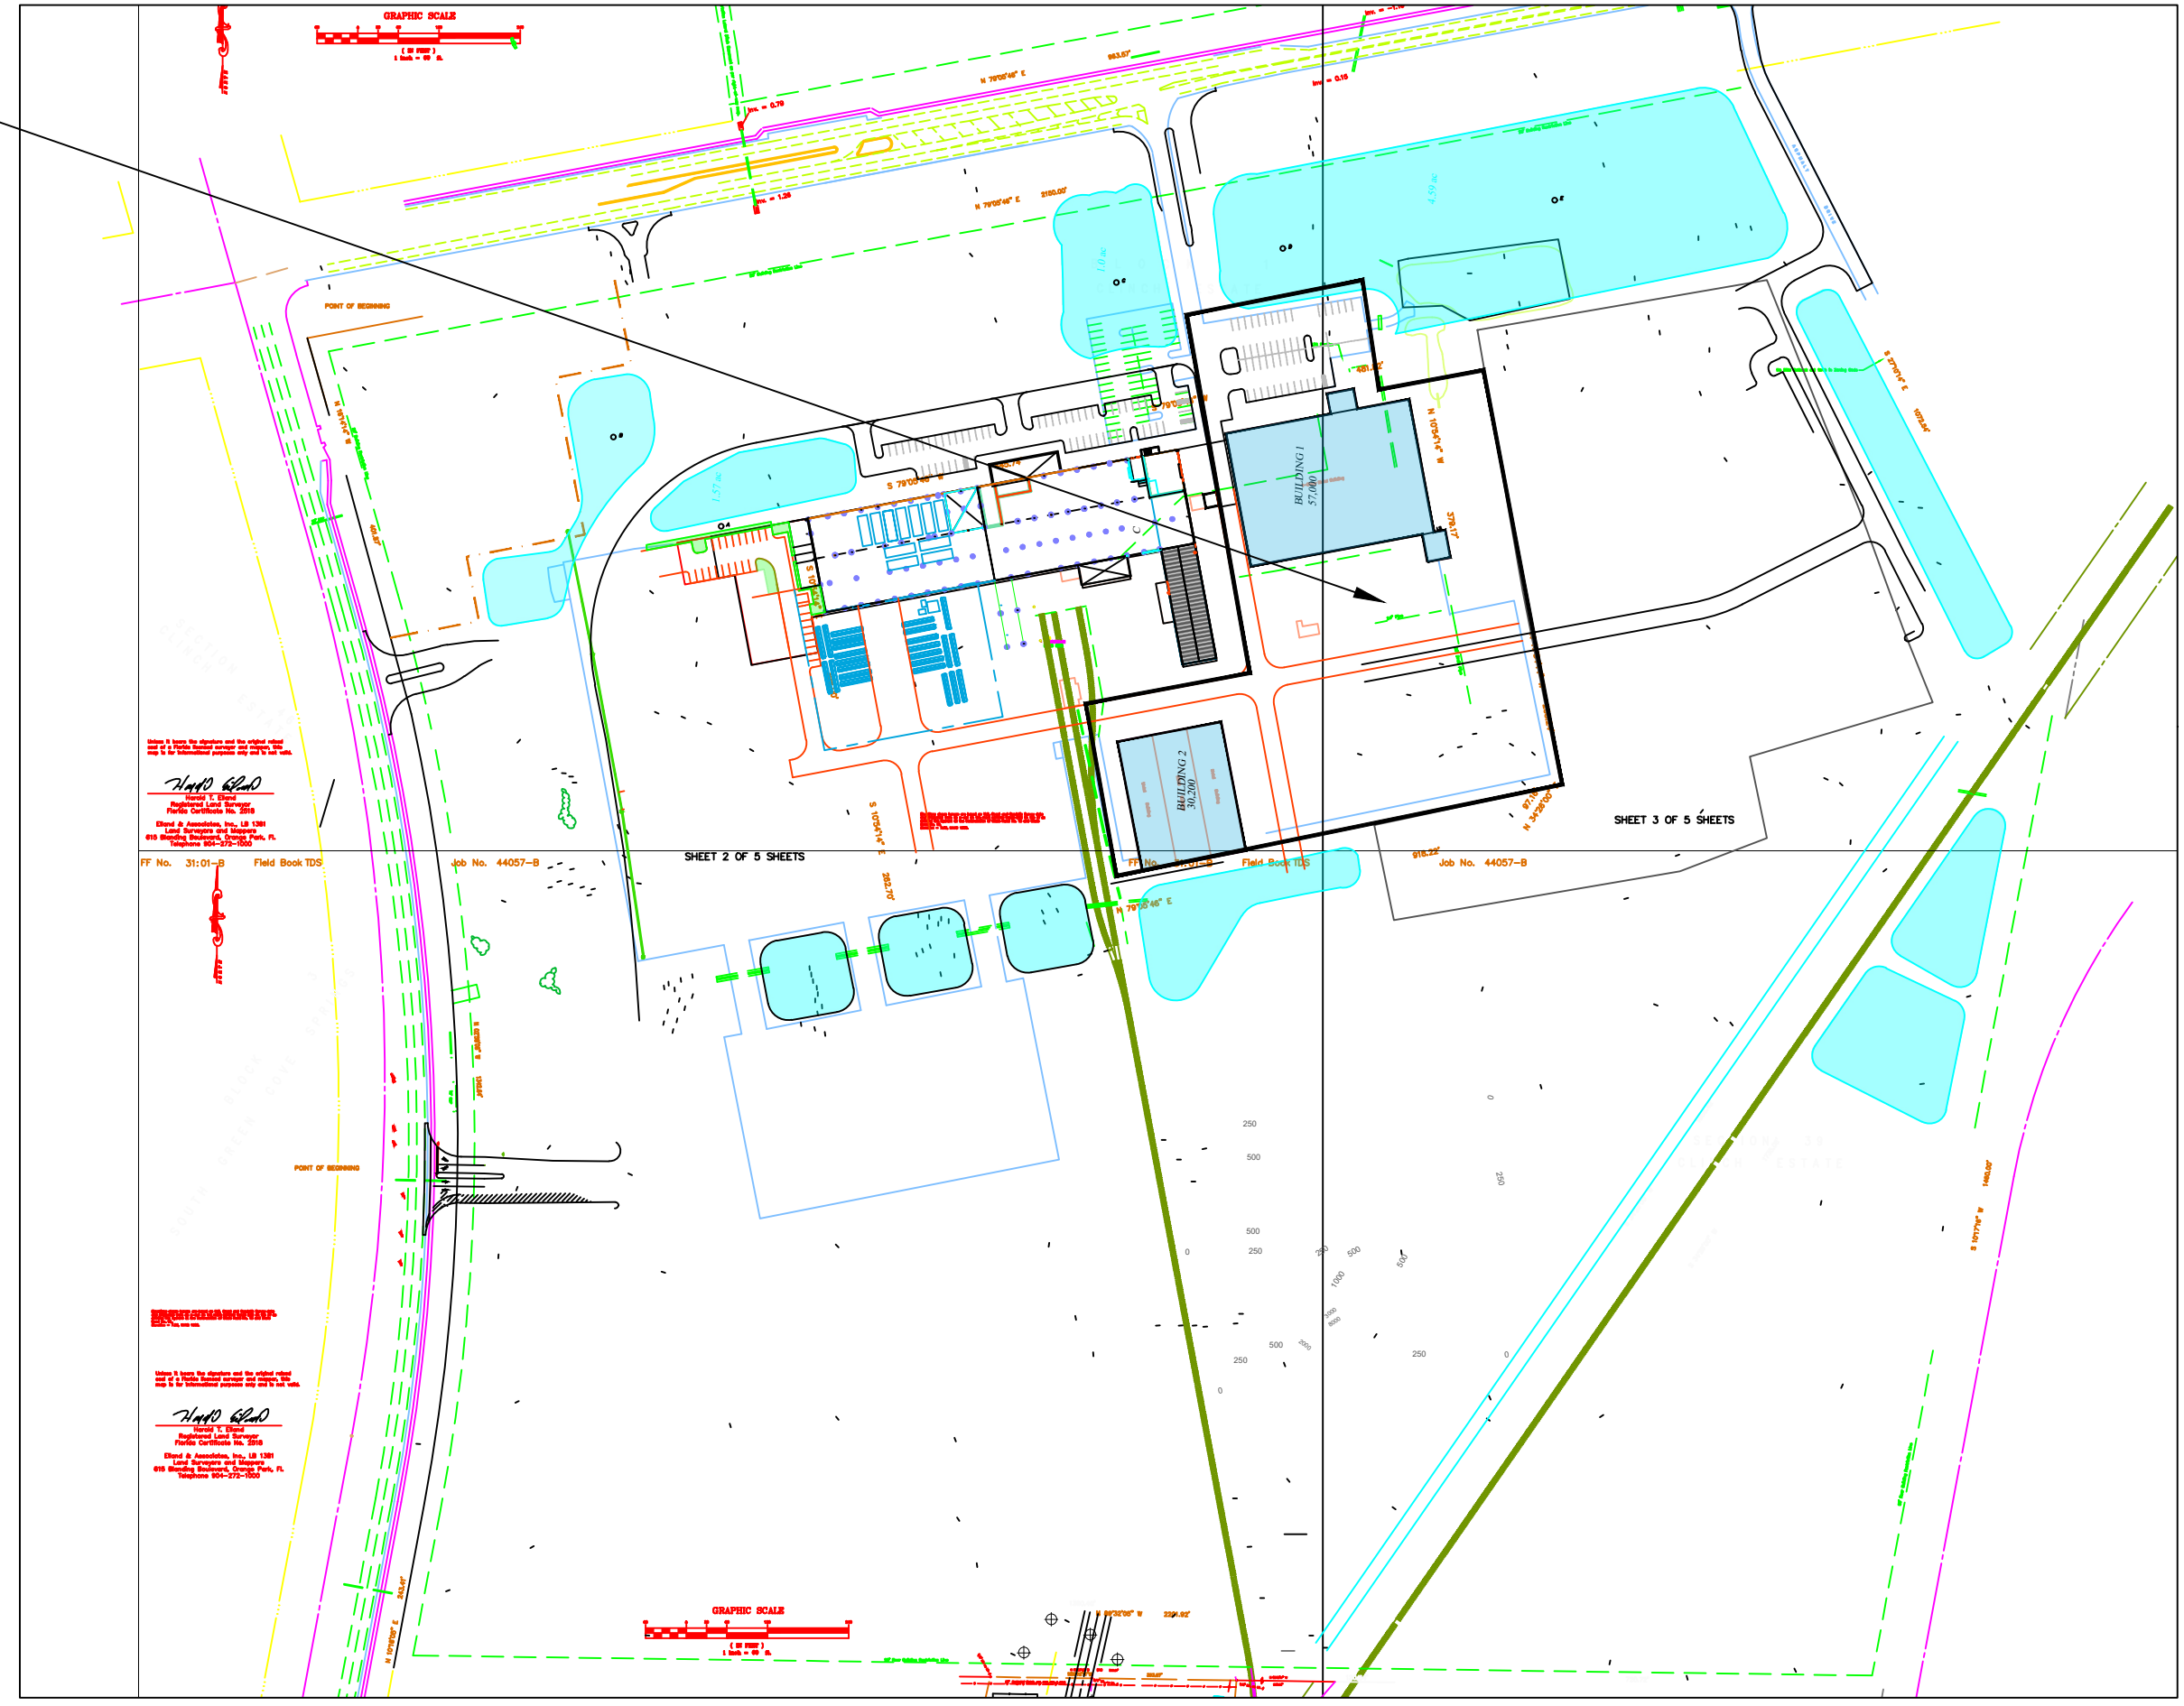

HUNTLEY COMMERCE CENTER
BOAT MANUFACTURING

- FRONT RUNNER-
- VILANO BOATS
- APPROX 6.5 ACREA

INDOOR MANUFACTURING AREA

OUTDOOR WORK - STORAGE AND PARKING

INDOOR MANUFACTURING AREA

CYPRESS MANAGEMENT
AND DESIGN
P.O. BOX 8880 FLEMING ISLAND, FL 32006
904-759-9576 SITEOPT@BELLSOUTH.NET

DATE	REVISIONS
5-17-2023	SITE PLAN REVISIONS
6-9-2023	

HUNTLEY COMMERCE CENTER
PRELIMINARY SITE PLAN
FRONT RUNNER- VILANO BOATS

DATE 7-30-2024
DRAWN BY
CHKD. BY
JOB NO.

KELLY W HARTWIG
LA 1252

SHT. LC--1.0