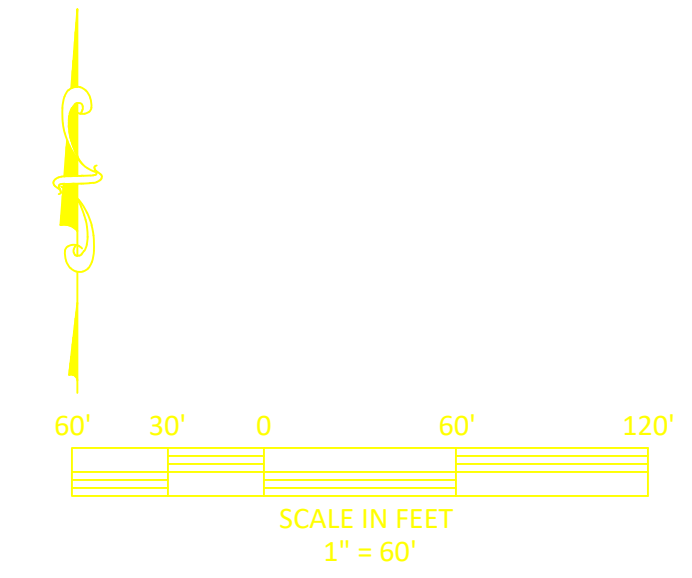

CYPRESS MANAGEMENT
AND DESIGN
P.O. BOX 8880 FLEMING ISLAND, FL 32006
904-759-9576 SITEOPT@BELLSOUTH.NET

DATE	REVISIONS
5-17-2023	SITE PLAN REVISIONS
6-9-2023	

HUNTLEY COMMERCE CENTER
PRELIMINARY SITE PLAN
FRONT RUNNER- VILANO BOATS

DATE 7-30-2024
DRAWN BY
CHKD. BY
JOB NO.

KELLY W HARTWIG
LA 1252

SHT. LC--1.0