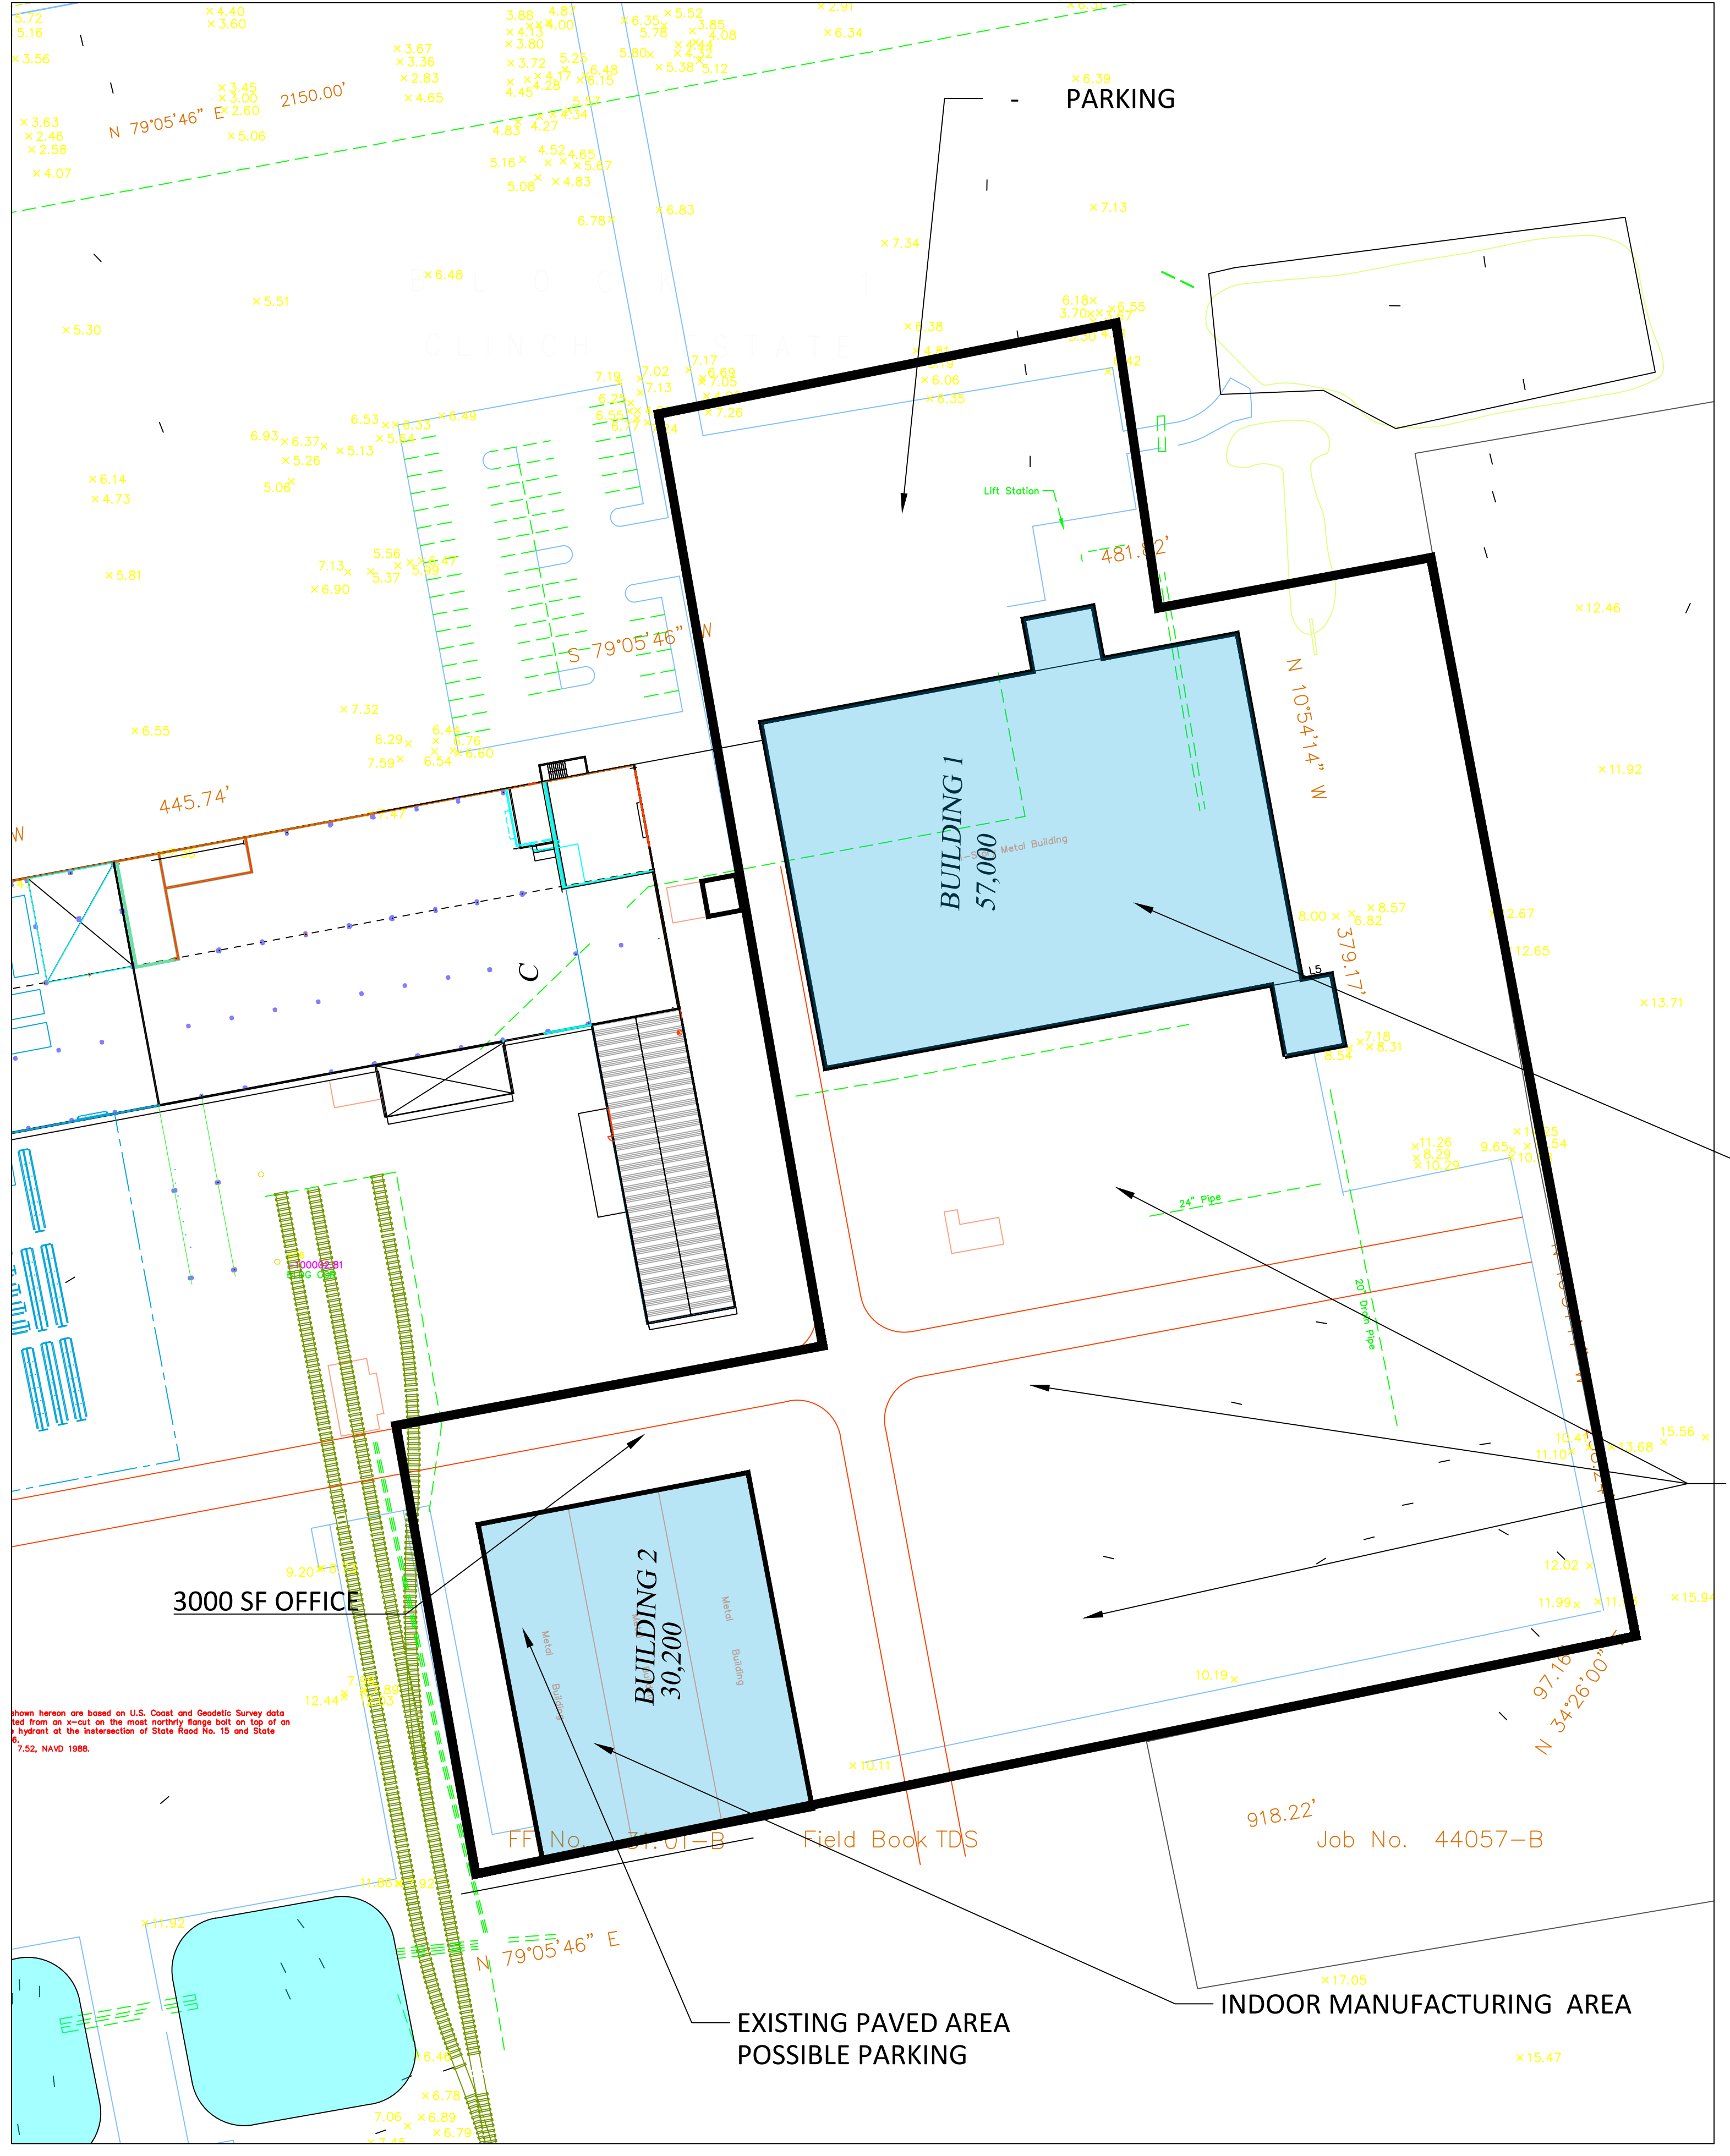

HUNTLEY COMMERCE CENTER
BOAT MANUFACTURING

- FRONT RUNNER-
- VILANO BOATS
- APPROX 6.5 ACREA

INDOOR MANUFACTURING AREA

OUTDOOR WORK - STORAGE AND PARKING

INDOOR MANUFACTURING AREA

CYPRESS MANAGEMENT
AND DESIGN
P.O. BOX 8880 FLEMING ISLAND, FL 32006
904-759-9576 SITEOPT@BELLSOUTH.NET

DATE	REVISIONS
5-17-2023	SITE PLAN REVISIONS
6-9-2023	

HUNTLEY COMMERCE CENTER
PRELIMINARY SITE PLAN
FRONT RUNNER- VILANO BOATS

DATE 7-30-2024
DRAWN BY
CHKD. BY
JOB NO.

KELLY W HARTWIG
LA 1252

SHT. LC--1.0