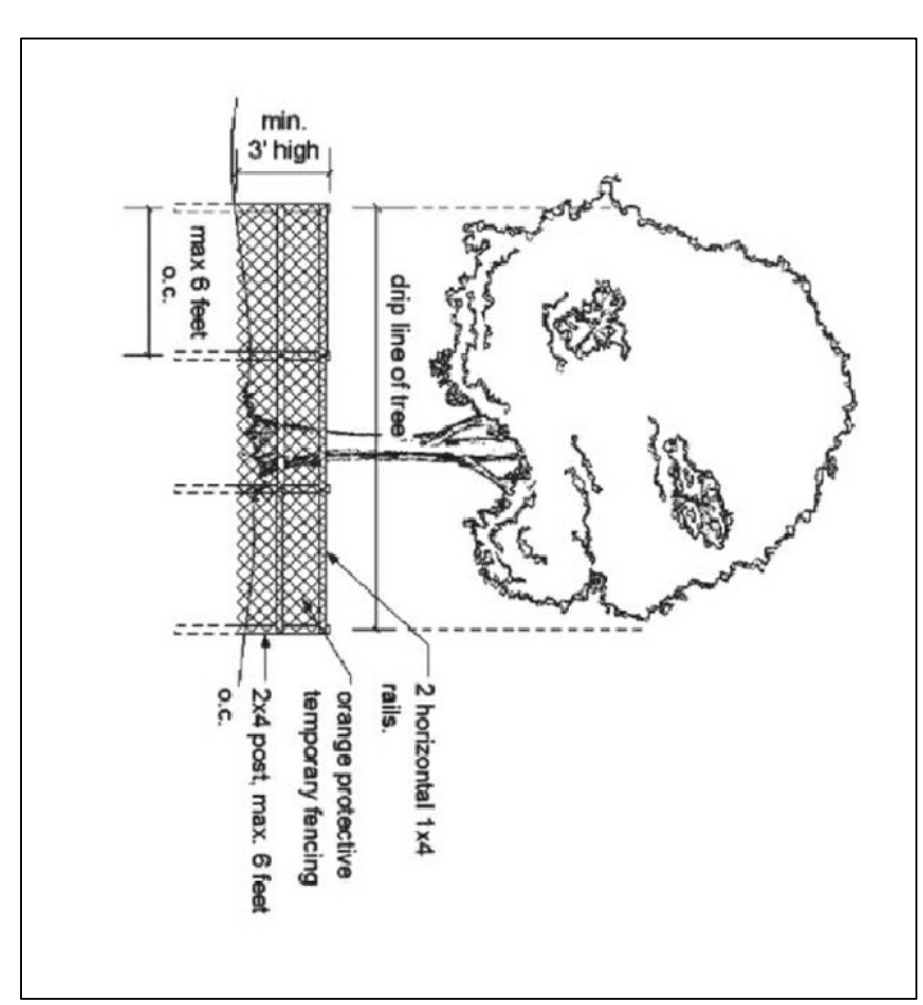

Existing Trees To Remain

Trees To Be Removed > 12" Caliper

Shade Trees to be planted 50' o.c. around perimeter of property.

Shade Trees to be planted 50' o.c. around perimeter of property.

QTY	SYM	SCIENTIFIC NAME	COMMON NAME	SPECIFICATIONS	SPACING
13	BDH6/S1	<i>Betula nigra</i> 'Dura Heat'	River Birch / Standard	65 gallon	As Shown
101	DT3	<i>Dianella tasmanica</i>	Flax Lily	3 gallon	30" o.c.
11	ICB7	<i>Ilex cornuta</i> 'Dwarf Burford'	Dwarf Burford Chinese Holly	7 gallon	30" o.c.
1	L6/S1	<i>Lagerstroemia indica</i> (Standard)	Crape Myrtle (Muskogee)	65 gallon	As Shown
2	LCH15	<i>Livistonia chinensis</i> 'Plum'	Chinese Fan Palm	3' ct., 15 gallon	As Shown
15	LCPT7	<i>Loropetalum chinensis</i> 'Plum'	Plum Loropetalum	7 gallon	30" o.c.
19	LJST7	<i>Ligustrum japonicum</i> 'Sunshine'	Sunshine Ligustrum	7 gallon	36" o.c.
64	LMG1	<i>Liriope muscari</i> 'Evergreen Giant'	Evergreen Giant Lily Turf	1 gallon	24" o.c.
9	MGB65	<i>Magnolia grandiflora</i> 'D.D. Blancha D.D.	Blanchard Magnolia	65 gallon, 3" cal., 12h x 6spr./full dense symm.	
12	SRO16	<i>Syagrus Romanzoffiana</i>	Queen Palm	16' ct.	As Shown
3	SRT7	<i>Strelitzia reginae</i>	Bird of Paradise "orange"	7 gallon	4' o.c.
1600	Sq. Ft.	Bahia Sod			
18	C.Y.	Mini Pine Bark Mulch			

REVISION: 7-26-2024
10-9-2024
11-01-2024
11-7-2024

DATE: 7-11-2024
DRAWN BY: A. Wilson
SCALE: AS SHOWN

SHEET L-1
1 OF 1 SHEETS
JOB NO.