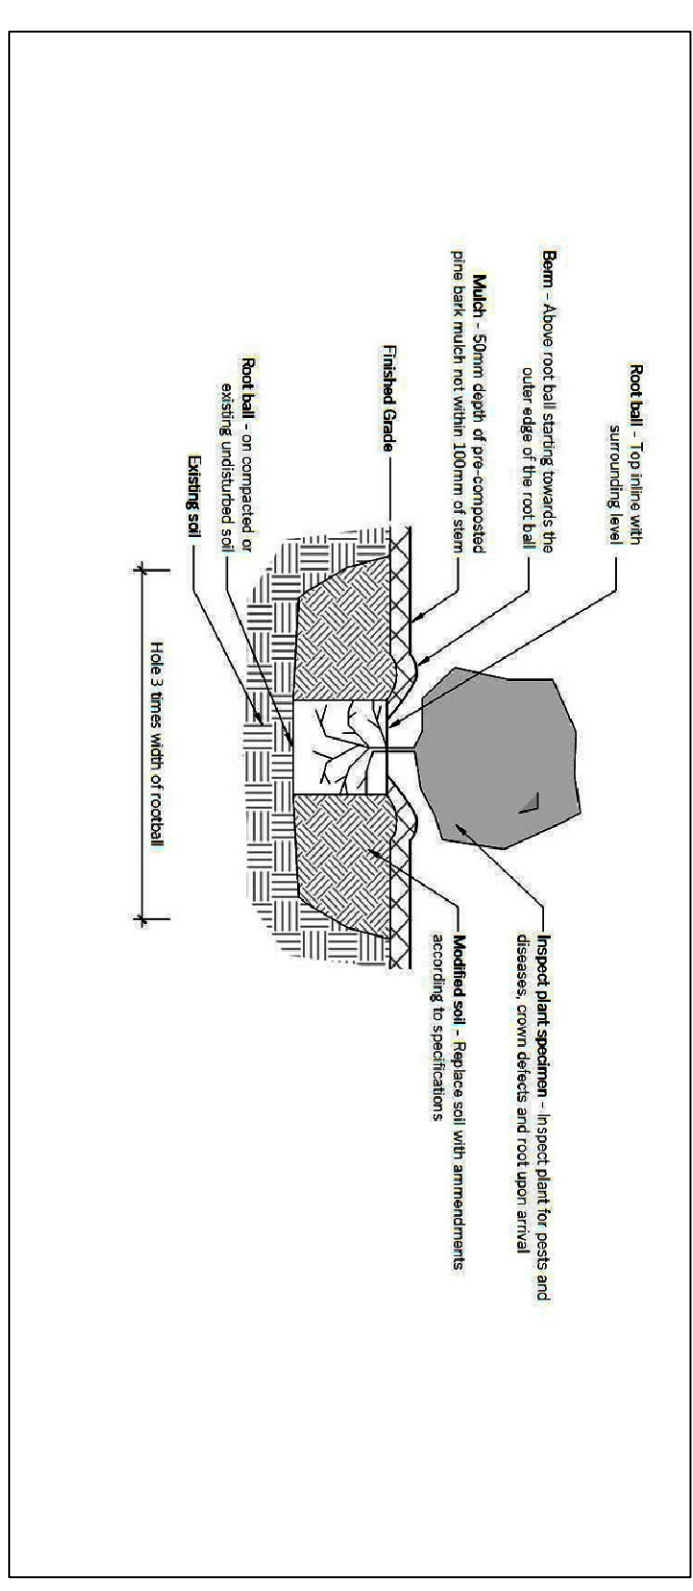

Existing Trees To Remain

Trees To Be Removed > 12" Caliper

Shade Trees to be planted 50' o.c. around perimeter of property.

Shade Trees to be planted 50' o.c. around perimeter of property.

QTY	SYM	SCIENTIFIC NAME	COMMON NAME	SPECIFICATIONS	SPACING
13	BDH6/S1	<i>Betula nigra</i> 'Dura Heat'	River Birch / Standard	65 gallon	As Shown
101	DT3	<i>Dianella tasmanica</i>	Flax Lily	3 gallon	30" o.c.
11	ICB7	<i>Ilex cornuta</i> 'Dwarf Burford'	Dwarf Burford Chinese Holly	7 gallon	30" o.c.
1	L6/S1	<i>Lagerstroemia indica</i> (Standard)	Crape Myrtle (Muskogee)	65 gallon	As Shown
2	LCH15	<i>Livistonia chinensis</i> 'Plum'	Chinese Fan Palm	3' ct., 15 gallon	As Shown
15	LCPT7	<i>Loropetalum chinensis</i> 'Plum'	Plum Loropetalum	7 gallon	30" o.c.
19	LJST7	<i>Ligustrum japonicum</i> 'Sunshine'	Sunshine Ligustrum	7 gallon	36" o.c.
64	LMG1	<i>Liriope muscari</i> 'Evergreen Giant'	Evergreen Giant Lily Turf	1 gallon	24" o.c.
9	MGB65	<i>Magnolia grandiflora</i> 'D.D. Blancha D.D.	Blanchard Magnolia	65 gallon, 3" cal., 12h x 6spr./full dense symm.	
12	SRO16	<i>Syagrus Romanzoffiana</i>	Queen Palm	16' ct.	As Shown
3	SRT7	<i>Strelitzia reginae</i>	Bird of Paradise "orange"	7 gallon	4' o.c.
1600	Sq. Ft.	Bahia Sod			
18	C.Y.	Mini Pine Bark Mulch			

PLANT LIST / Revision
799 Leonard C. Pkwy
Bachmann Homes

11/7/2024

LANDSCAPE PLANS

799 Leonard C. Taylor Pkwy
Green Cove Springs, FL

PRESTIGE LANDSCAPES
OF NORTH FLORIDA, INC.

10365 Hood Road S # 208
Jacksonville, FL 32257
Phone: 904.574.4600

REVISION: 7-26-2024
10-9-2024
11-01-2024
11-7-2024

DATE: 7-11-2024
DRAWN BY: A. Wilson
SCALE: AS SHOWN

SHEET L-1
1 OF 1 SHEETS
JOB NO.