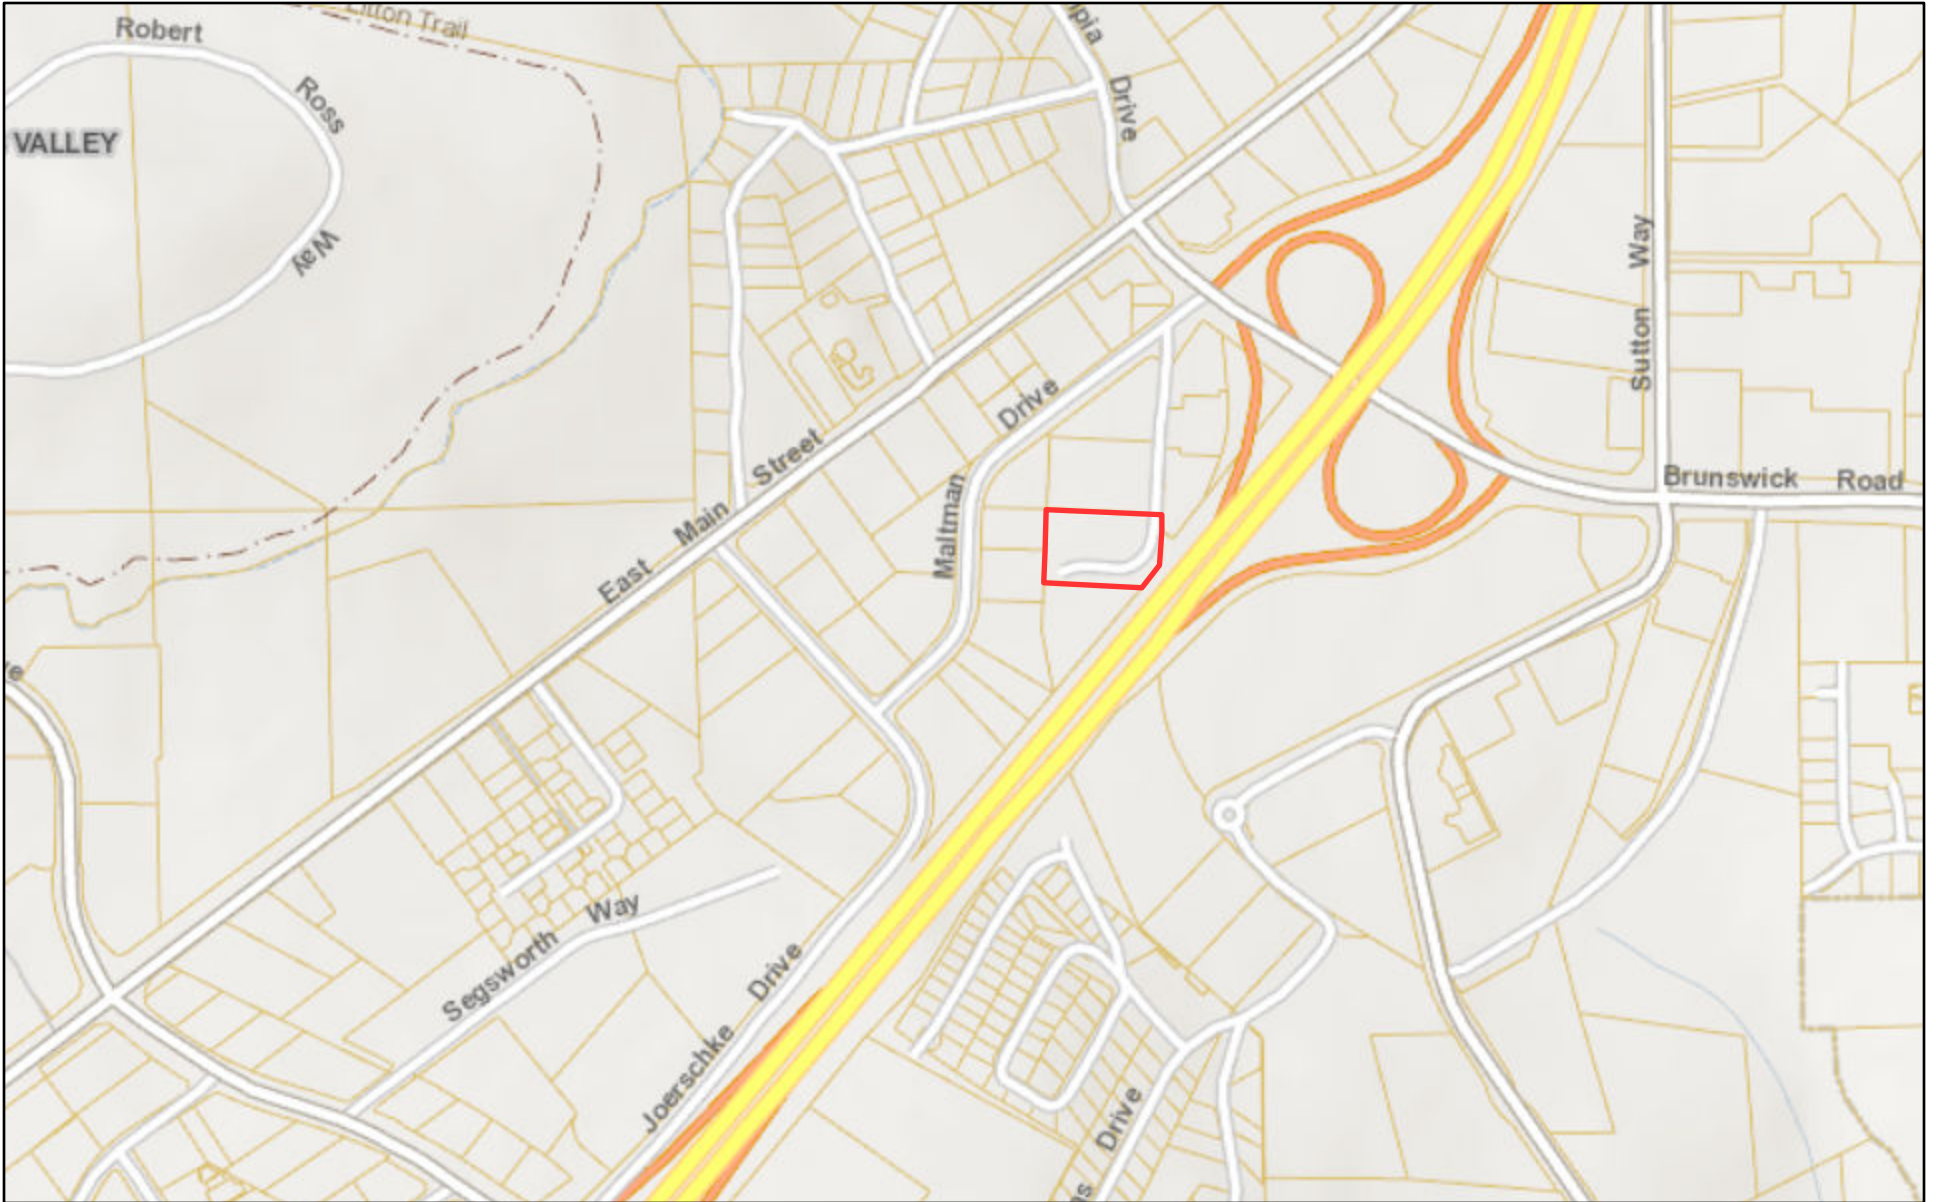

# Vicinity Map - 142 Olympia Park Road

7/30/2025, 8:00:12 AM