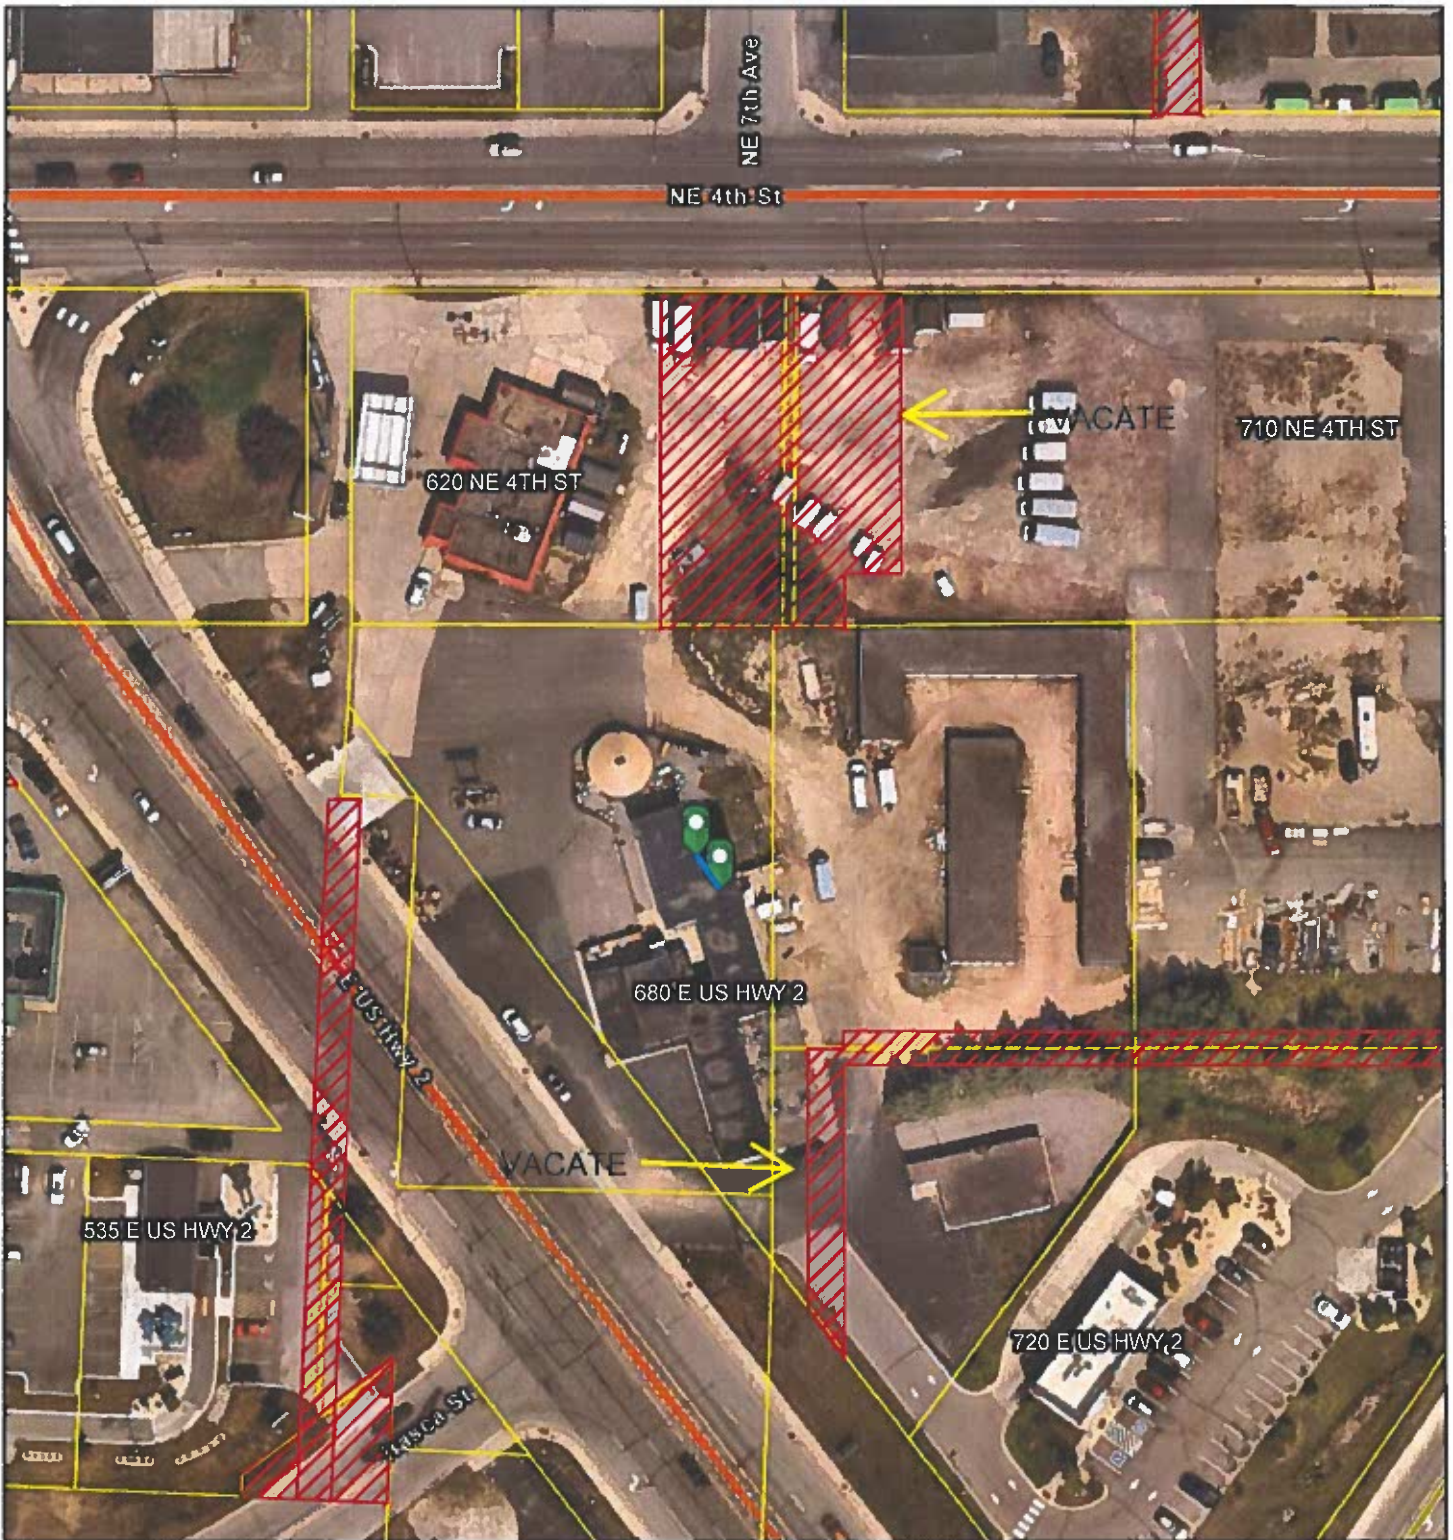

# Portal Online Map

7/16/2024, 12:45:43 PM

-  Override 1
-  Site Address
- Easements**
-  Active
-  Grand Rapids Parcels

City of Grand Rapids, City of Grand Rapids/Illasca County