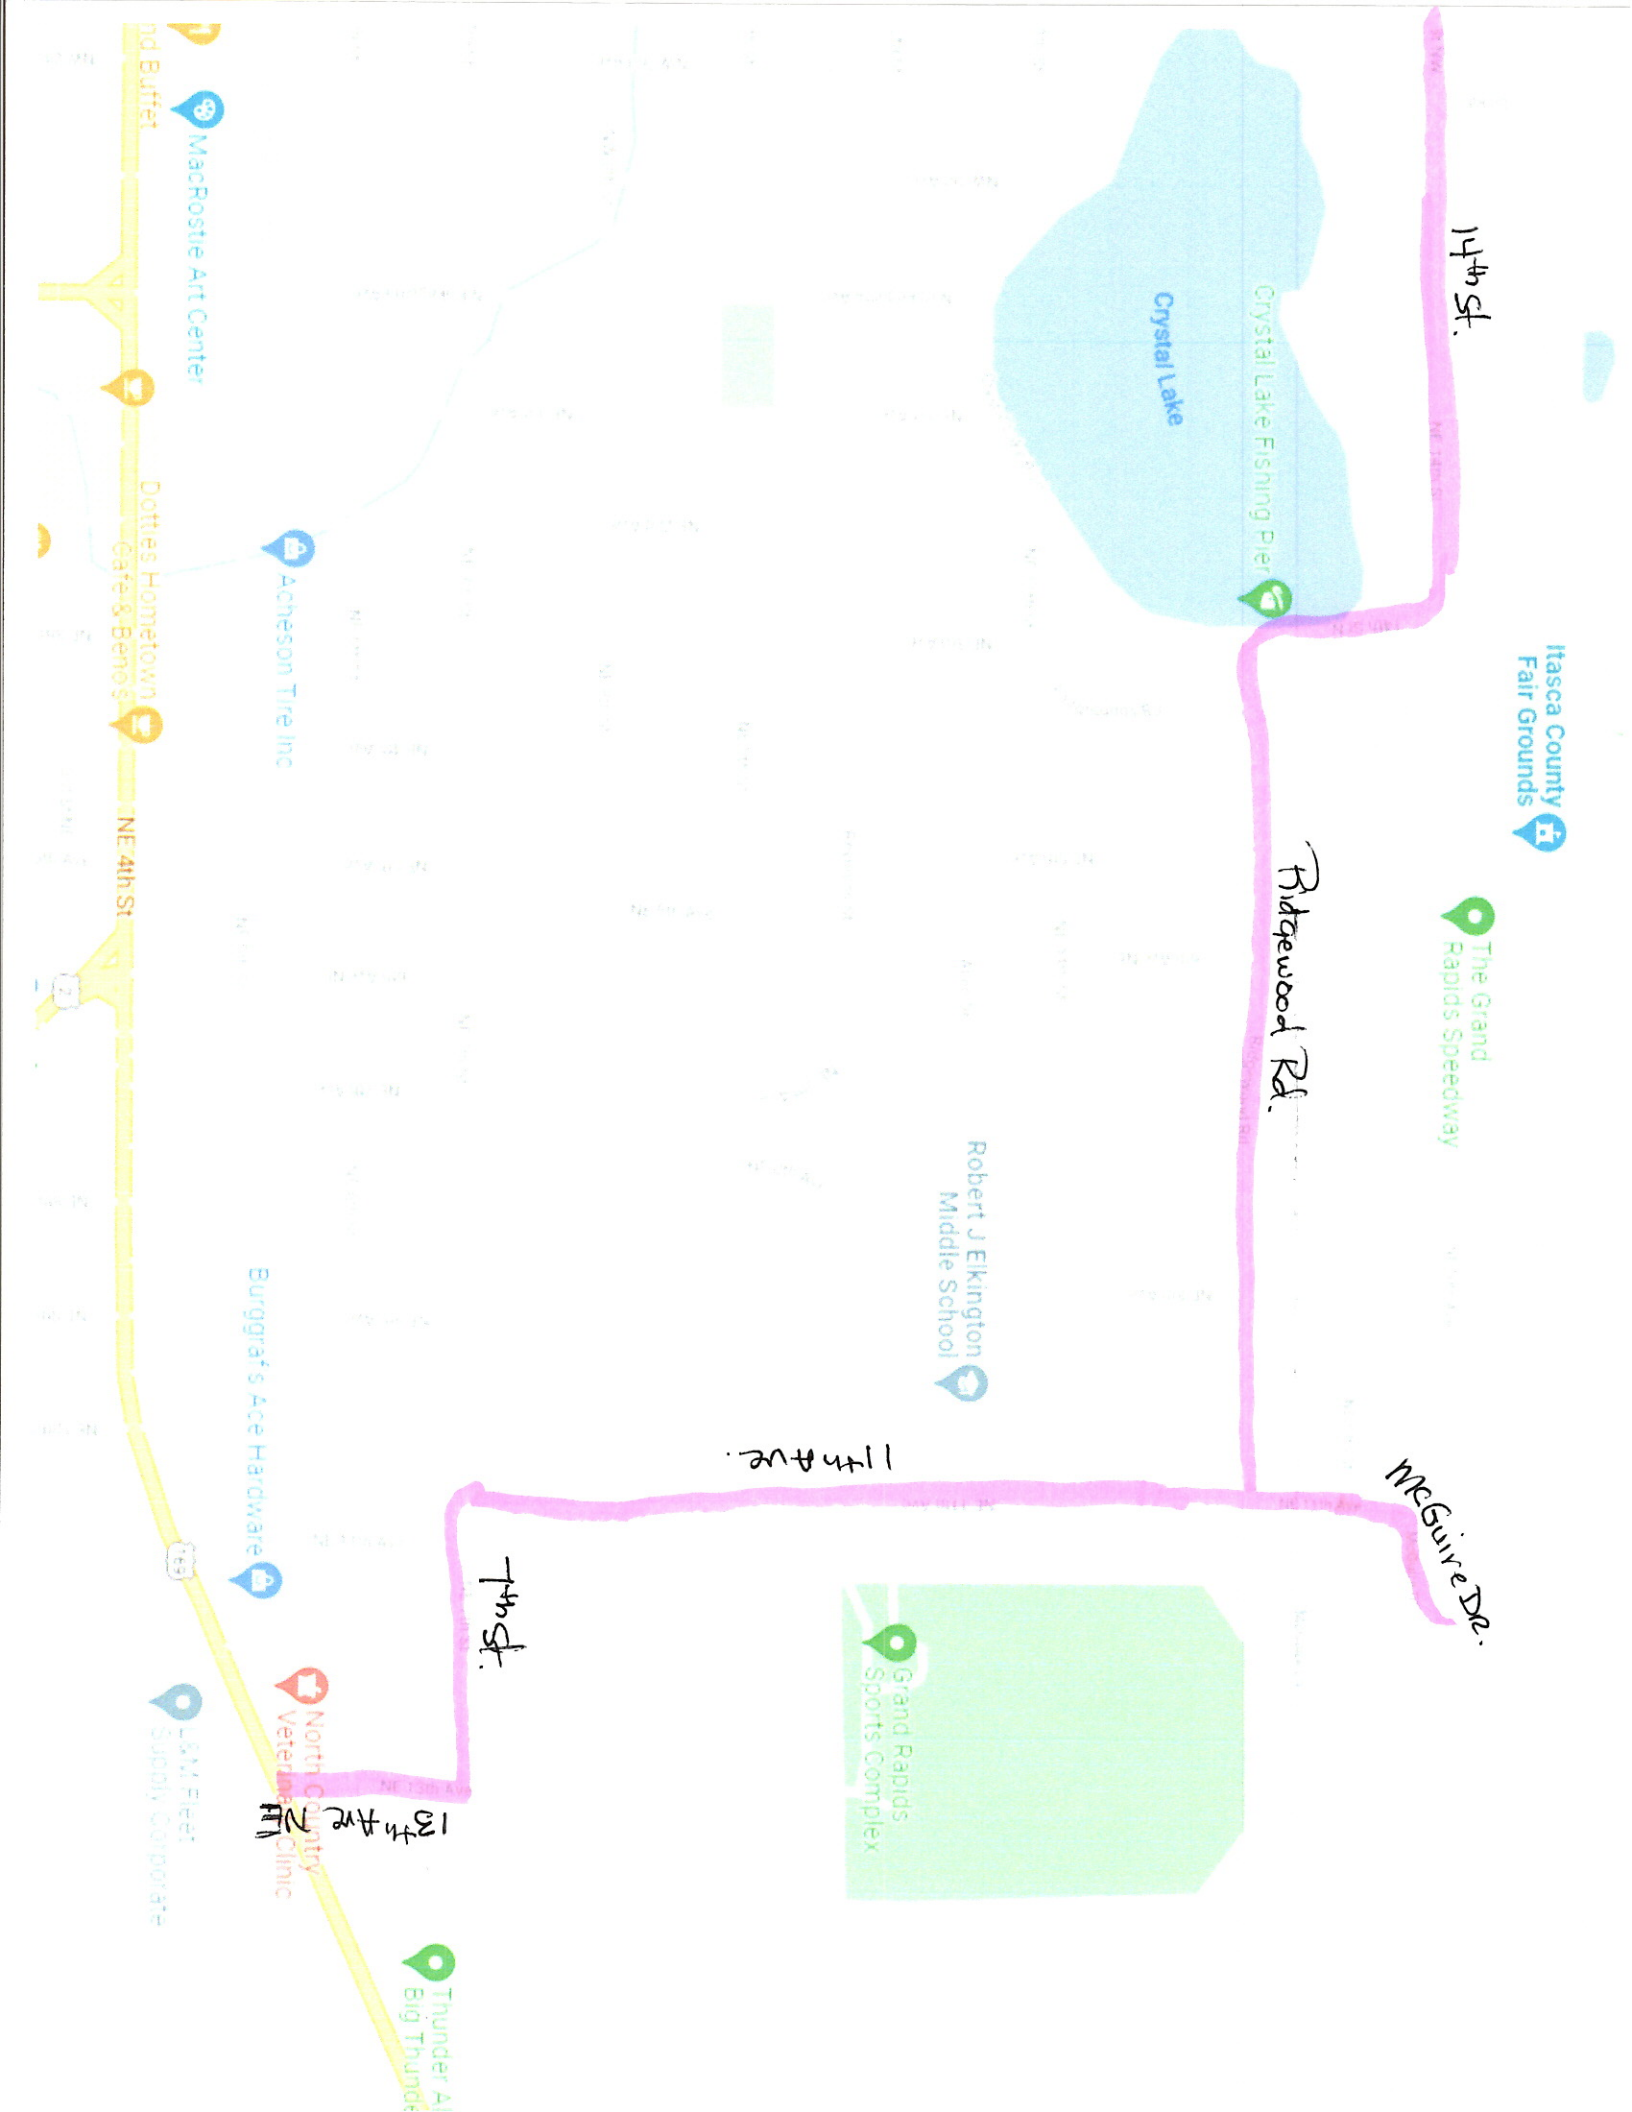

Exhibit A (Revised)

Grand Rapids, Itasca CO, Haul Roads					
Road	Surface Type	Jurisdiction	Miles	County	Tract #
7th Ave SE	Asphalt	Grand Rapids	0.35	Itasca	HR-MN-IT-002
Range Line Rd	Asphalt	Grand Rapids	1	Itasca	HR-MN-IT-002
20th St. NW	Asphalt	Grand Rapids	0.4	Itasca	HR-MN-IT-002
8th Ave NW	Asphalt	Grand Rapids	0.26	Itasca	HR-MN-IT-002
16th St. NW	Asphalt	Grand Rapids	0.3	Itasca	HR-MN-IT-002
17th St. NW	Gravel	Grand Rapids	0.15	Itasca	HR-MN-IT-002
14th St NW/Crystal Lake Blvd	Asphalt	Grand Rapids	0.54	Itasca	HR-MN-IT-002
12th St. NE/Ridgewood Rd	Asphalt	Grand Rapids	0.61	Itasca	HR-MN-IT-002
11th Ave NE	Asphalt	Grand Rapids	0.5	Itasca	HR-MN-IT-002
McGuire Dr.	Asphalt	Grand Rapids	0.26	Itasca	HR-MN-IT-002
7th St. NE	Asphalt	Grand Rapids	0.18	Itasca	HR-MN-IT-002
13th Ave NE	Asphalt	Grand Rapids	0.1	Itasca	HR-MN-IT-002

Signature: _____

Date: _____

14th St.

Crystal Lake Fishing Pier

Crystal Lake

Itasca County Fair Grounds

The Grand Rapids Speedway

Ridgewood Rd.

Robert J Elkington Middle School

McGuire Dr.

11th Ave.

Grand Rapids Sports Complex

7th St.

13th Ave NE

Thunder A Big Thunder

North County Veterinary Clinic

16th St

Hale Lake

McKinney Lake

Crystal Lake

Andrews
Theban Church

McKinney Lake

Oak Hill Assisted Living

McKinney Lake Rd