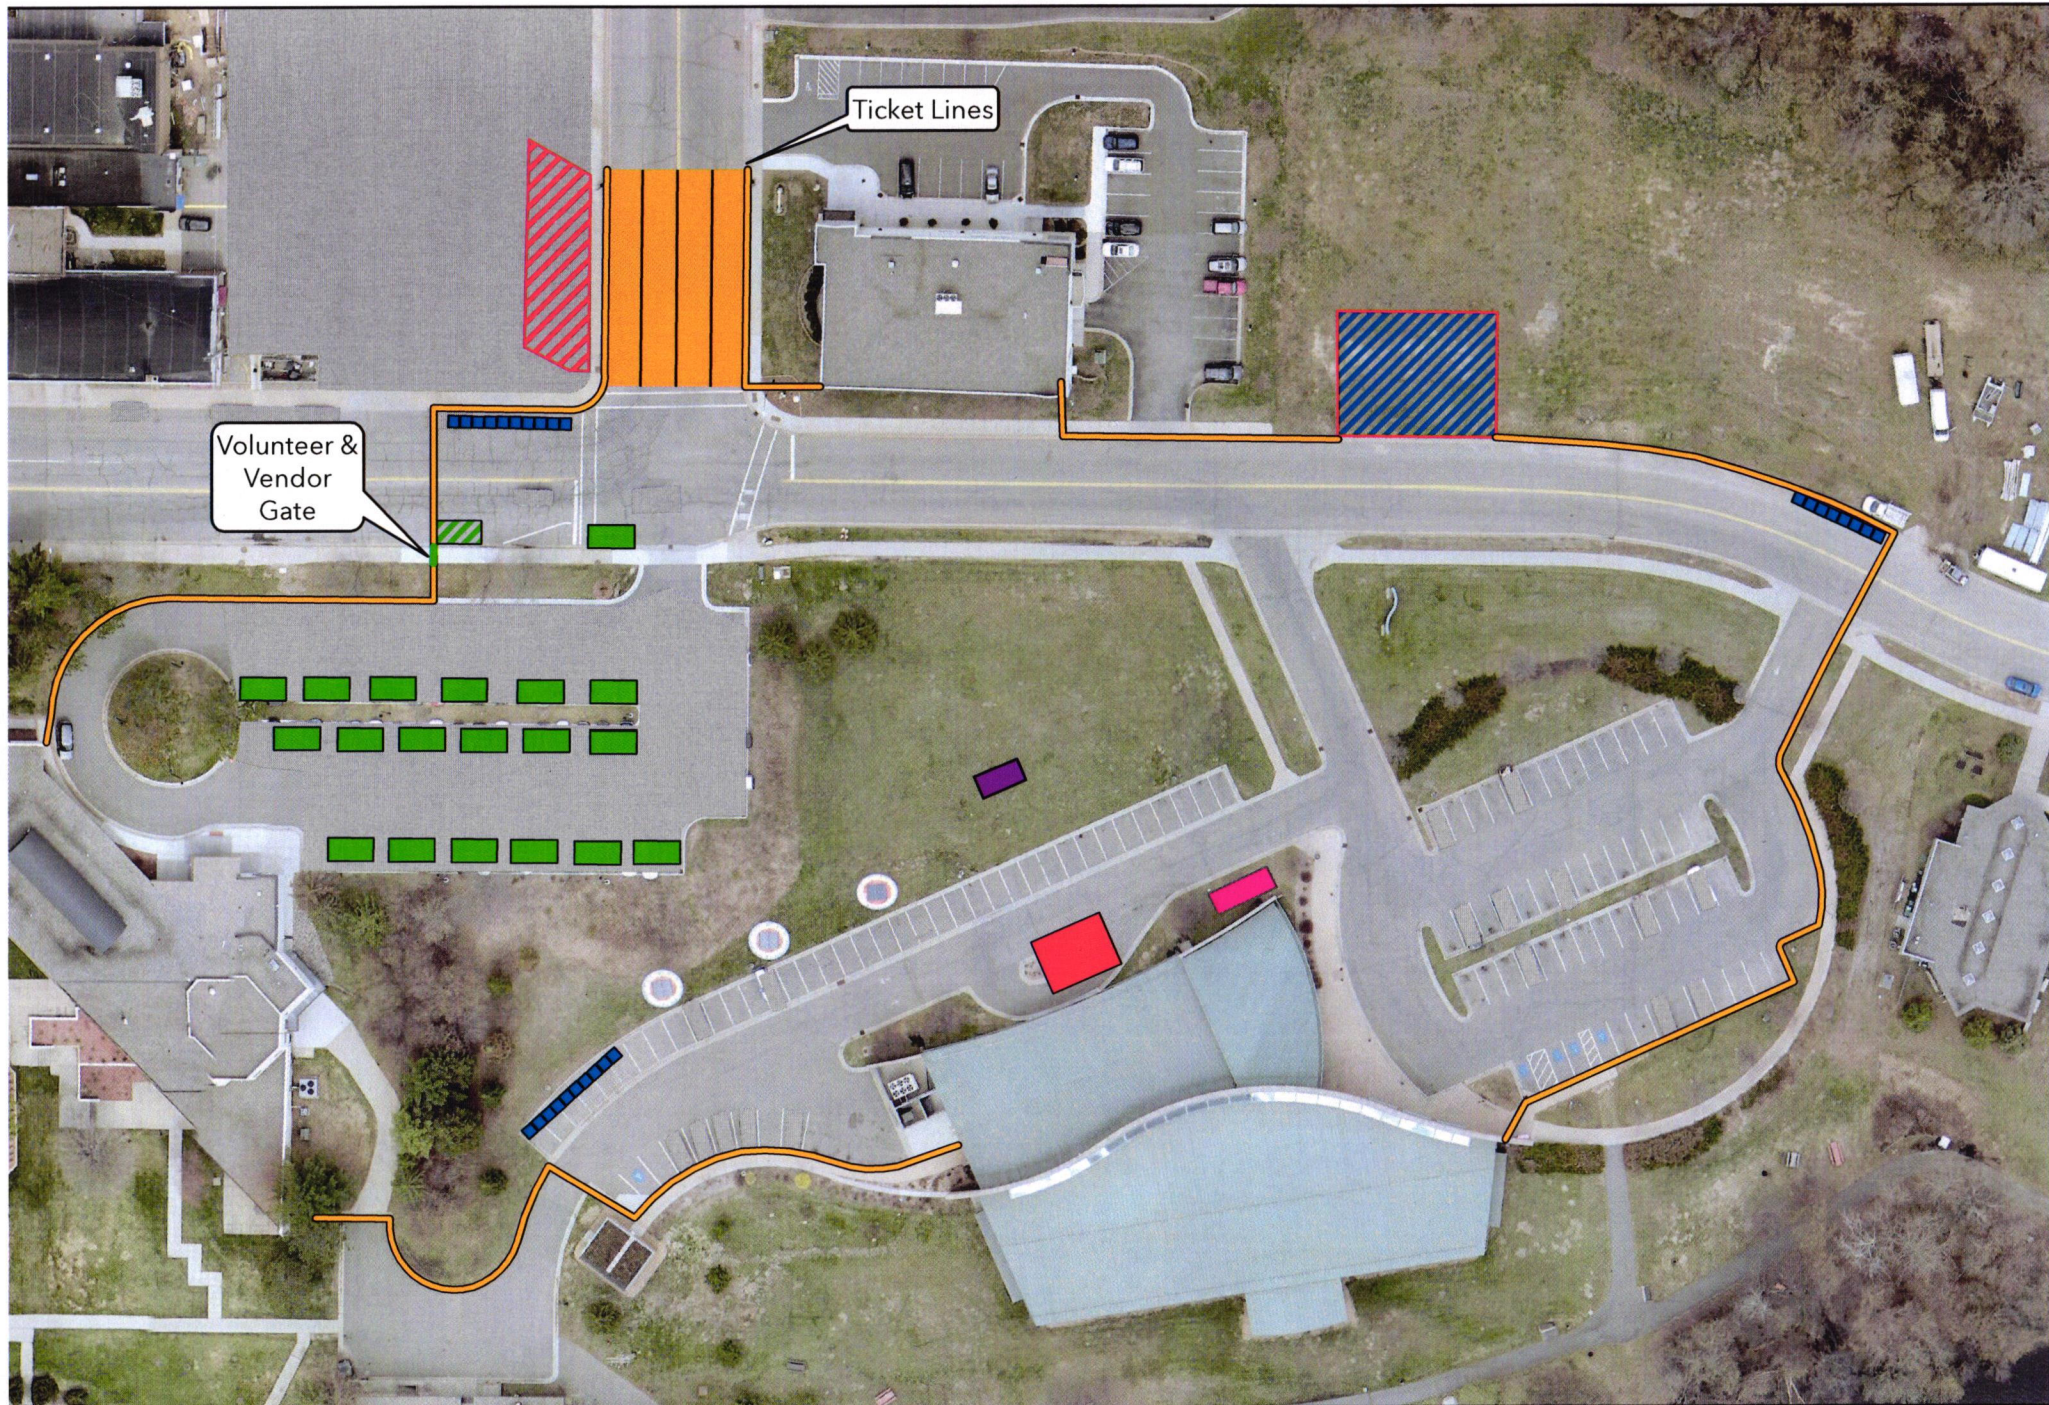

# RIVER FEST Layout

- Gate
- Fence
- Main Stage
- Stage
- Porta Potties
- Public Safety
- Ticket Area
- Vendor
- Volunteer Area
- ADA Parking