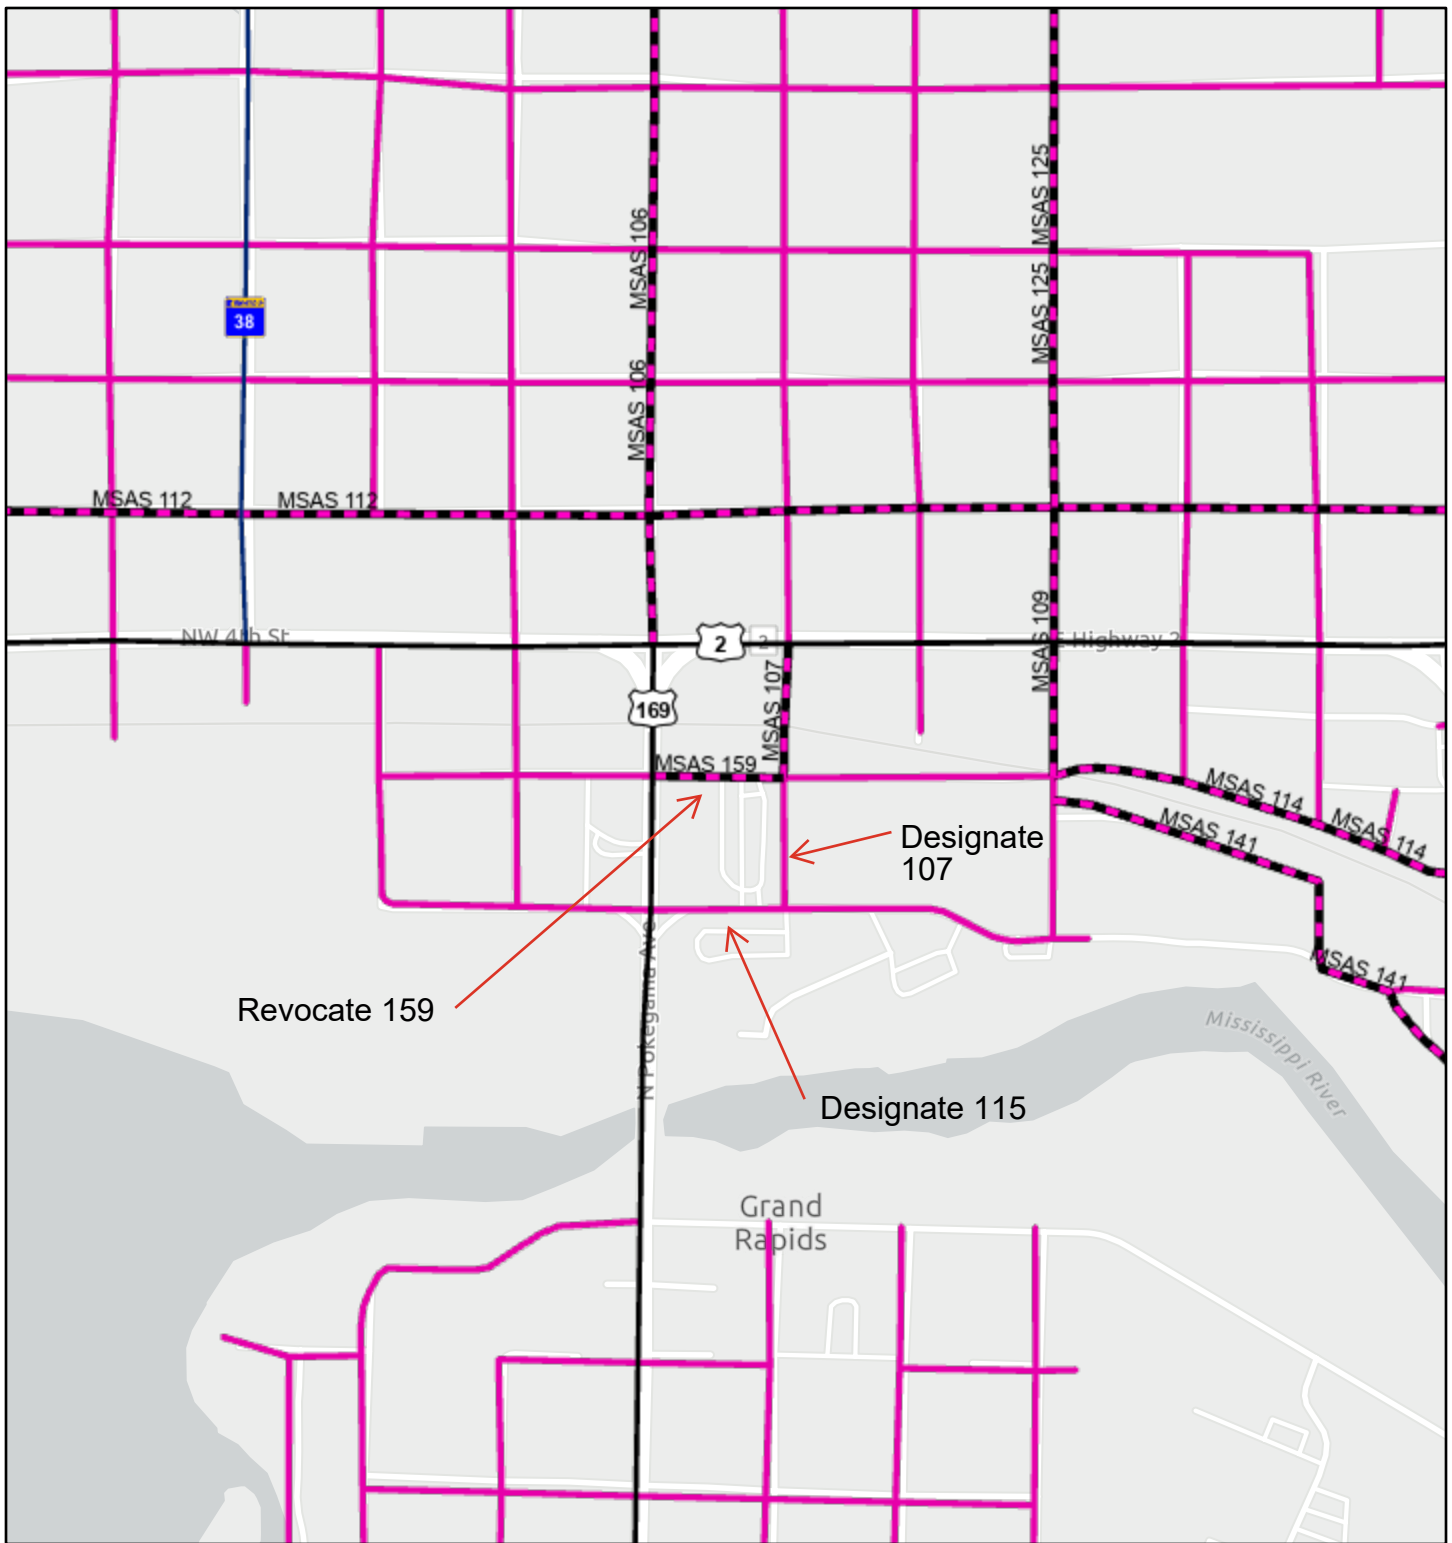

City of Grand Rapids - MSA Changes

4/2/2026, 10:53:26 AM

Trunk Highway Route System

-  U.S. Highway
-  MN Highway
-  Municipal State Aid Street
-  Municipal Street

1:9,659

For metadata about the data in this service, see <https://www.dot.state.mn.us/tda/emma.html>. Sources: Esri, TomTom, Garmin, FAO, NOAA, USGS, © OpenStreetMap contributors, and the GIS User Community