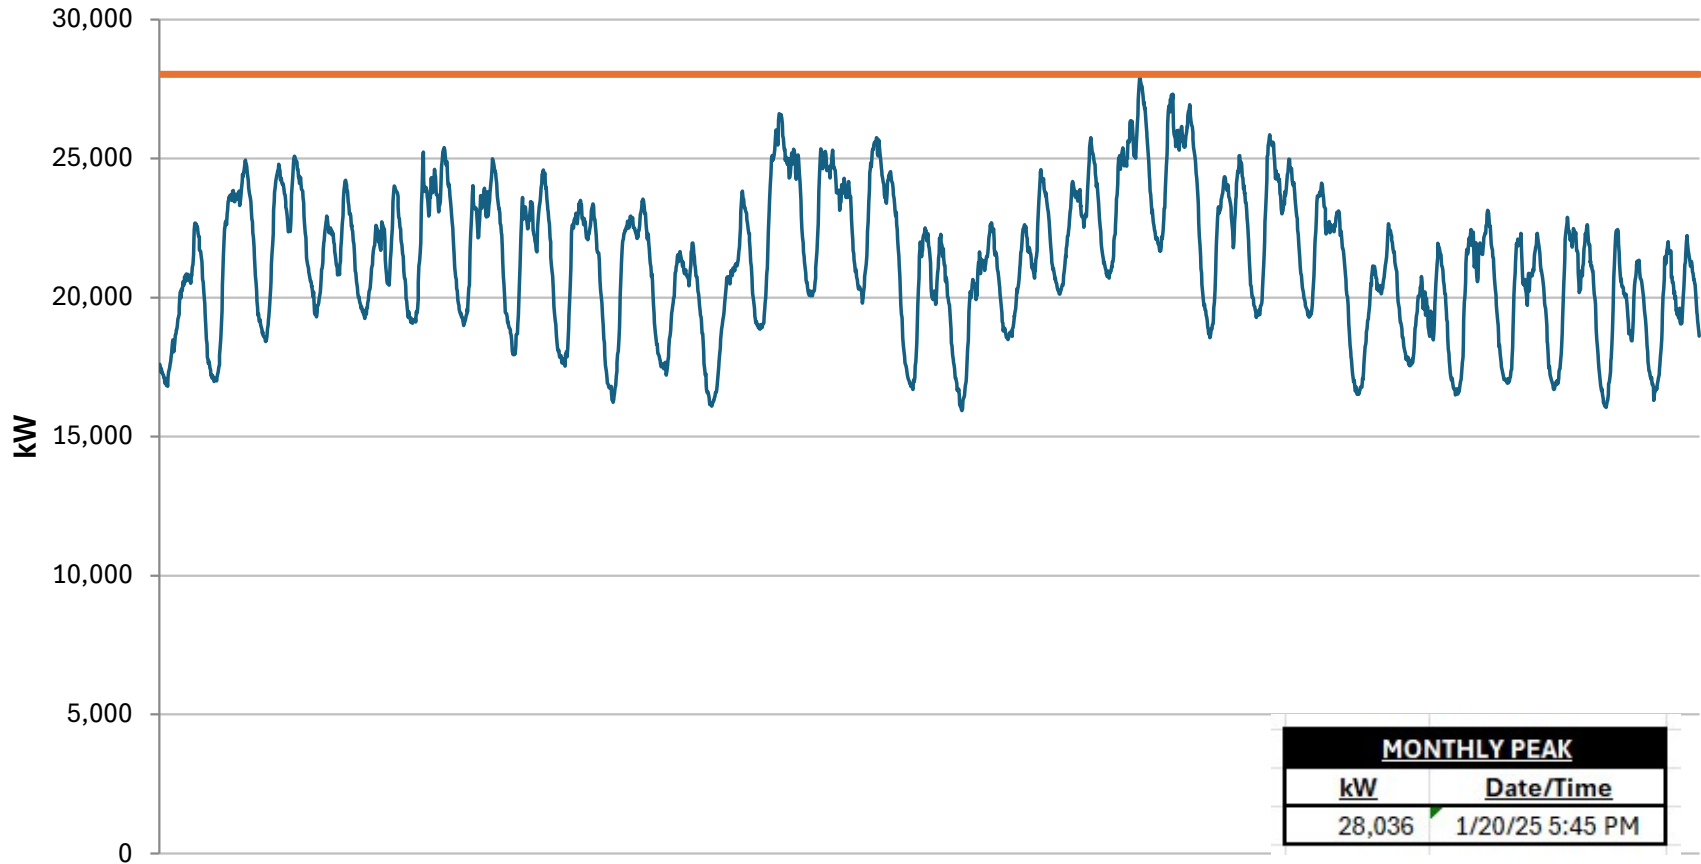

Grand Rapids Public Utilities - Peak Demand Report

Jan-25

— 15-min read — Max Peak