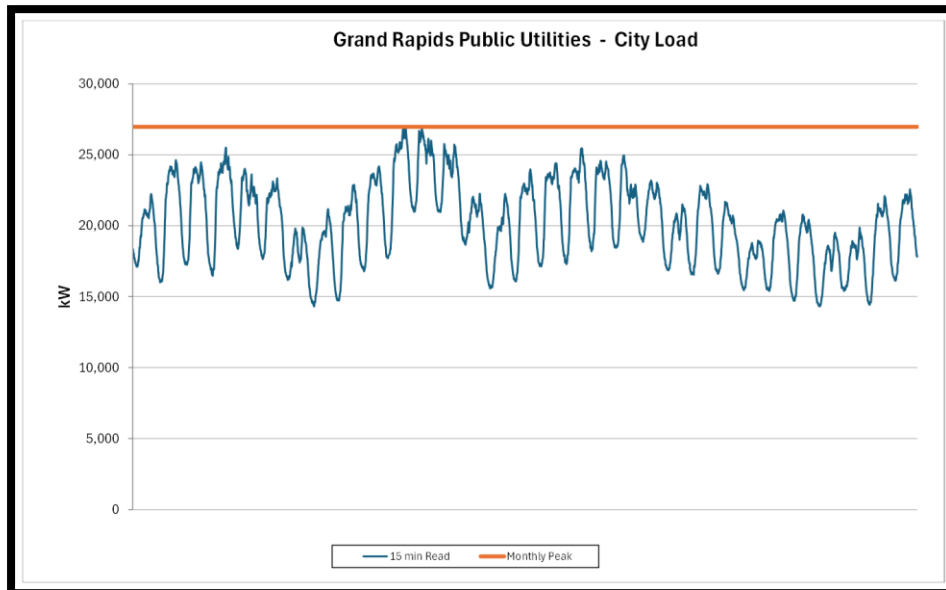

**GRAND RAPIDS
PUBLIC UTILITIES**

Service is Our Nature

500 SE Fourth Street • Grand Rapids, Minnesota 55744

ELECTRIC MONTHLY PEAK DEMAND REPORT December 2024

GRPU 15 Min Load and Peak of 26,980 kW