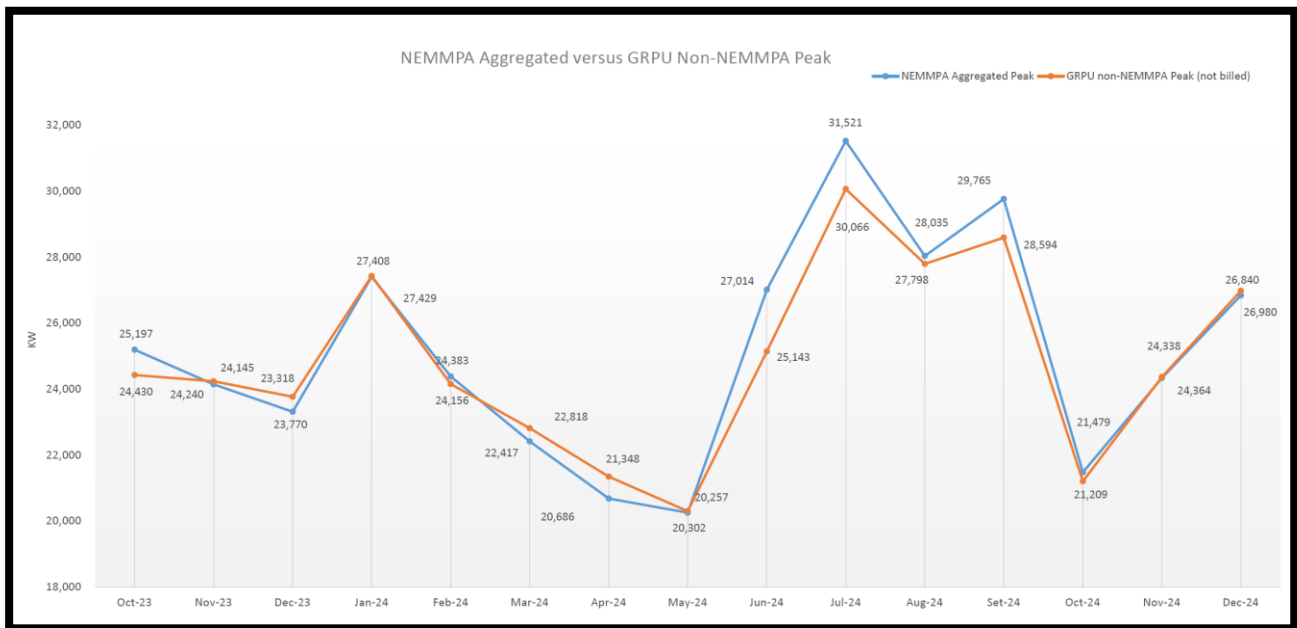

**GRAND RAPIDS
PUBLIC UTILITIES**

Service is Our Nature

500 SE Fourth Street • Grand Rapids, Minnesota 55744

ELECTRIC MONTHLY PEAK DEMAND REPORT December 2024

GRPU 15 Min Load and Peak of 26,980 kW