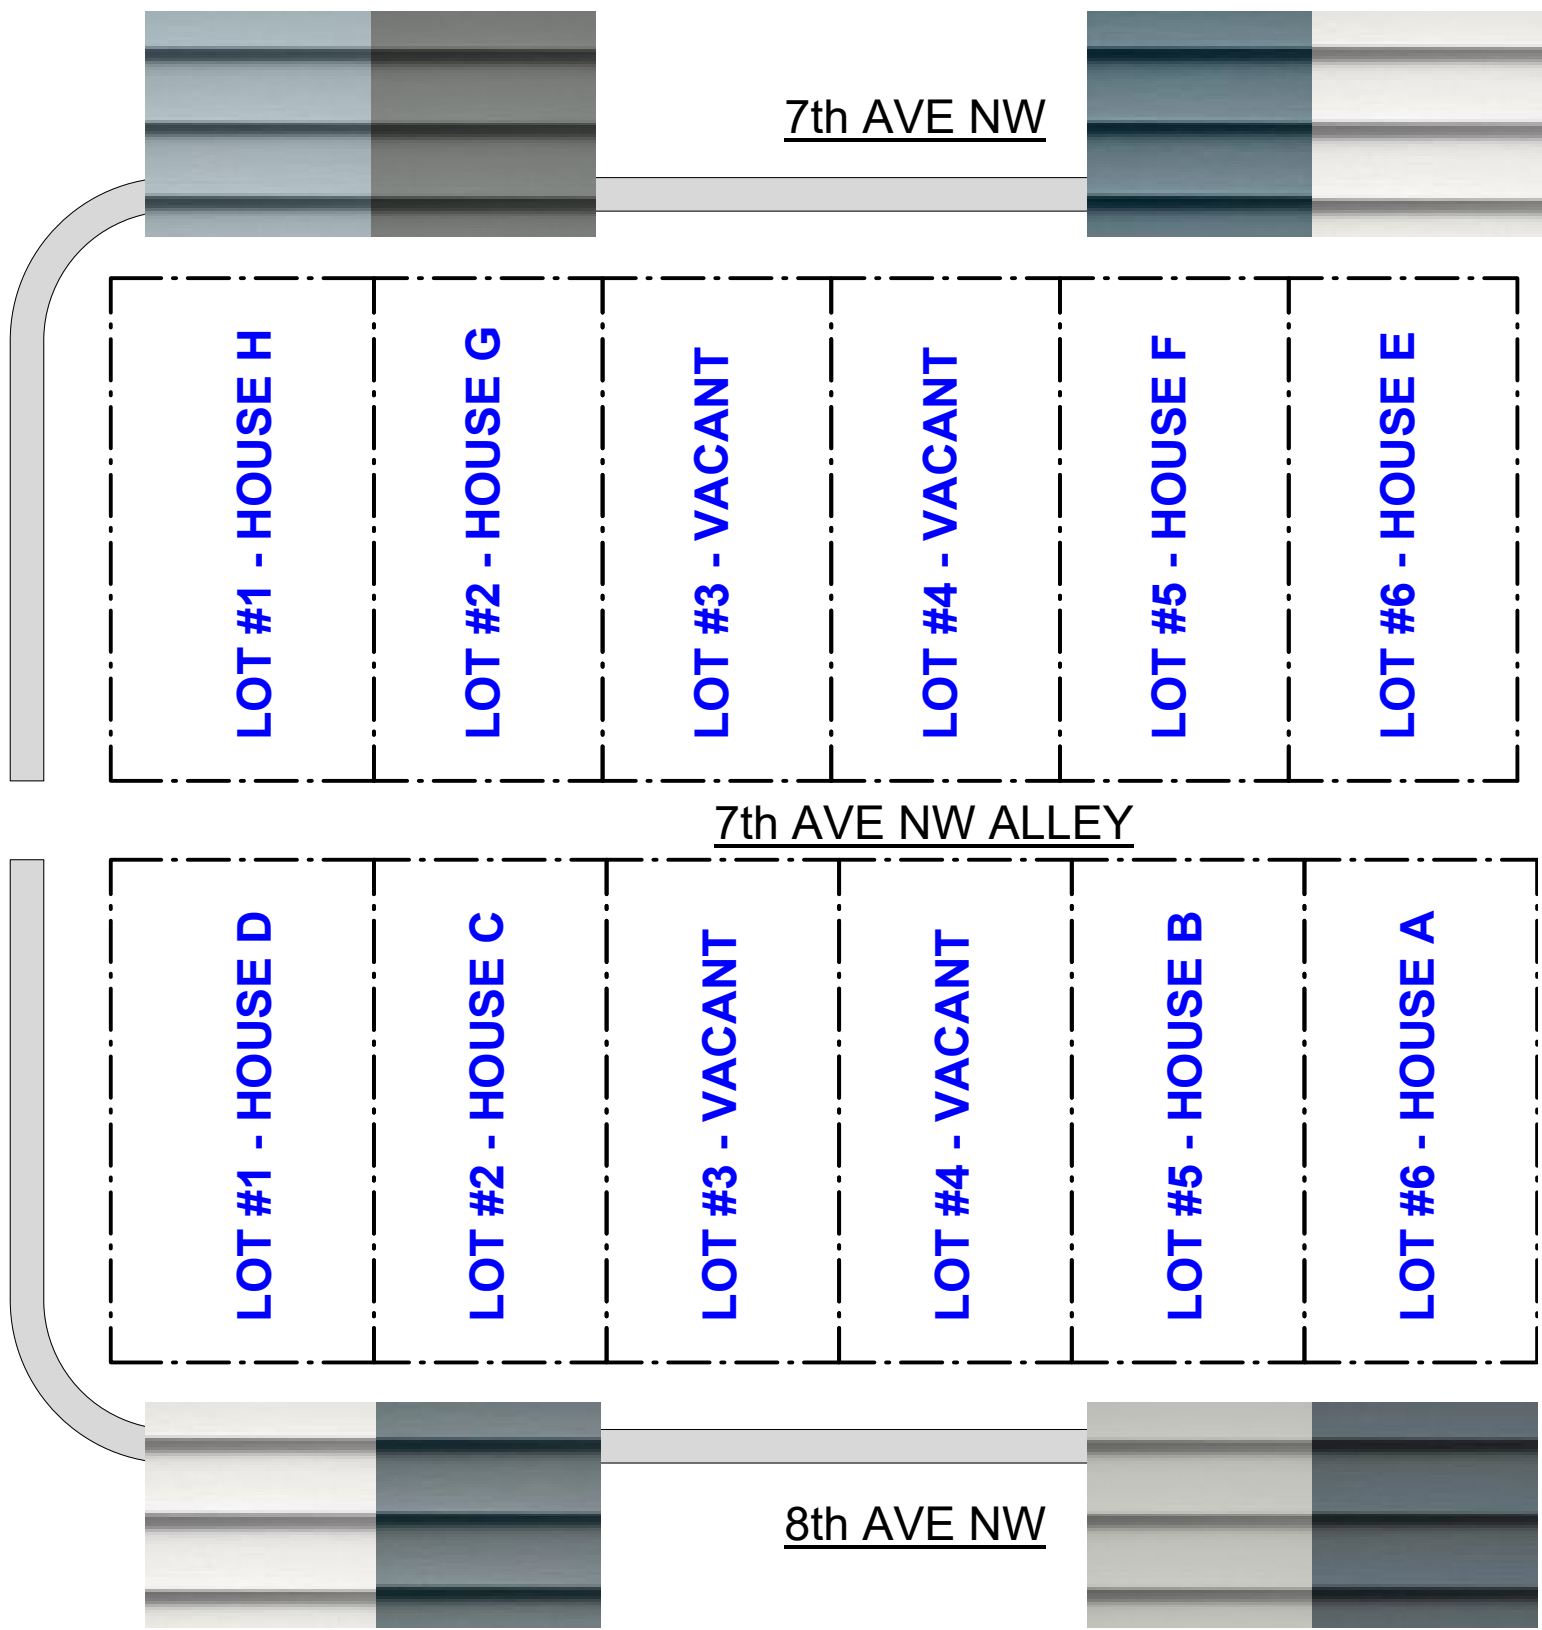

- Wendell Berry

Snowy Minnesota Landscape

PALETTE

HOUSE E 7TH AVE - LOT 6

HOUSE F 7TH AVE - LOT 5

HOUSE G 7TH AVE - LOT 2

HOUSE H 7TH AVE - LOT 1

HOUSE D 8TH AVE - LOT 1

HOUSE C 8TH AVE - LOT 2

HOUSE B 8TH AVE - LOT 5

HOUSE A 8TH AVE - LOT 6

PALETTE

PALETTE - 8TH AVE LOOKING SE

PALETTE - 7TH AVE LOOKING SW

colonial white

HOUSE E 7TH AVE - LOT 6

wedgewood blue

HOUSE F 7TH AVE - LOT 5

charcoal gray

HOUSE G 7TH AVE - LOT 2

oxford blue

HOUSE H 7TH AVE - LOT 1

colonial white

HOUSE D 8TH AVE - LOT 1

flagstone

HOUSE C 8TH AVE - LOT 2

sterling gray

HOUSE B 8TH AVE - LOT 5

pacific blue

HOUSE A 8TH AVE - LOT 6

PALETTE

8th ST NW