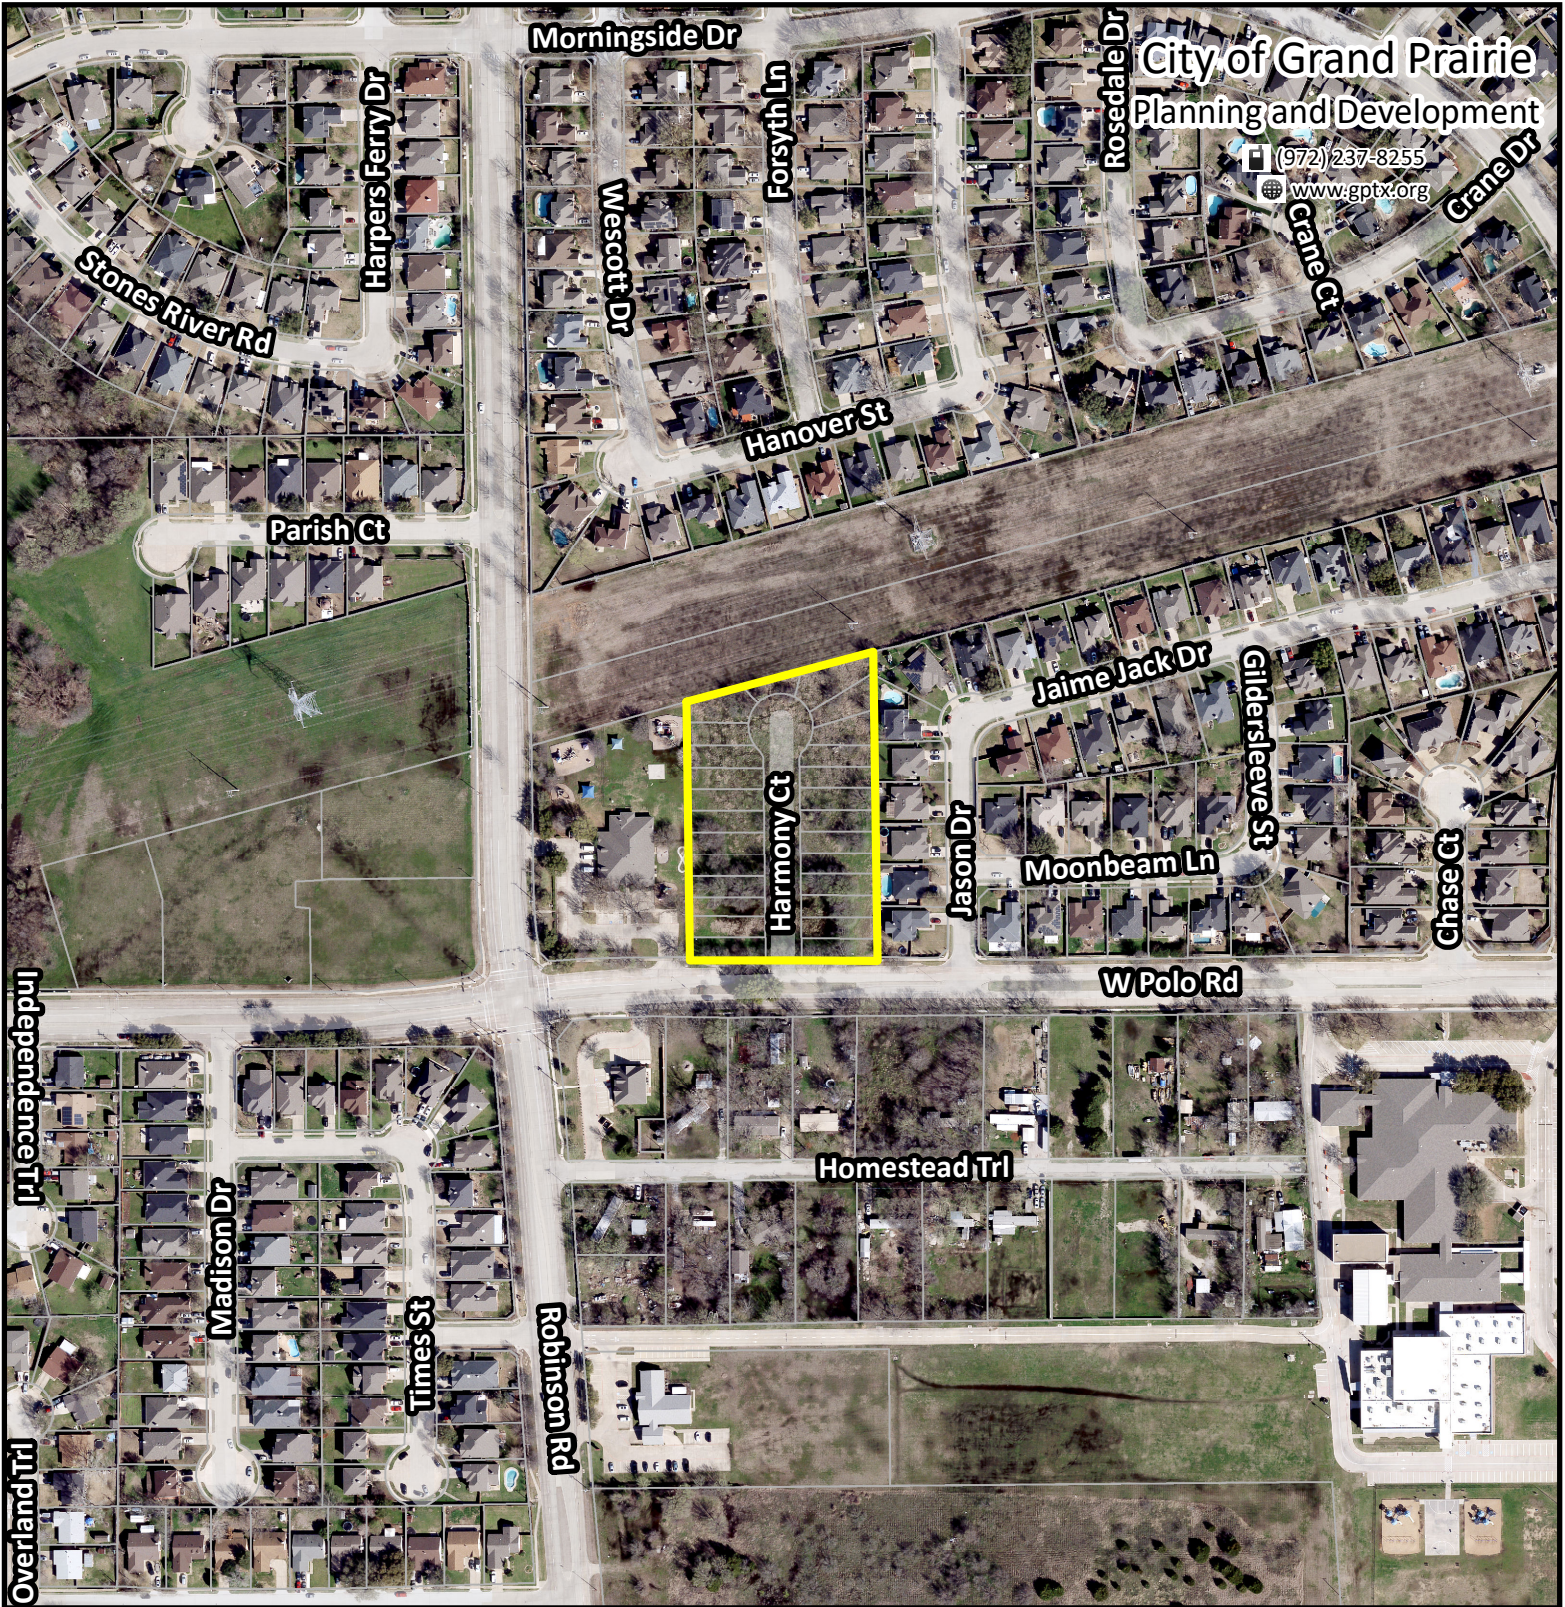

Exhibit A- Location Map

Page 1 of 1

CASE LOCATION MAP
ZON-24-09-0025
HARMONY CT

City of Grand Prairie
Planning and Development

(972) 237-8255
www.gptx.org

- Location
- Street Center Line
- Parcels