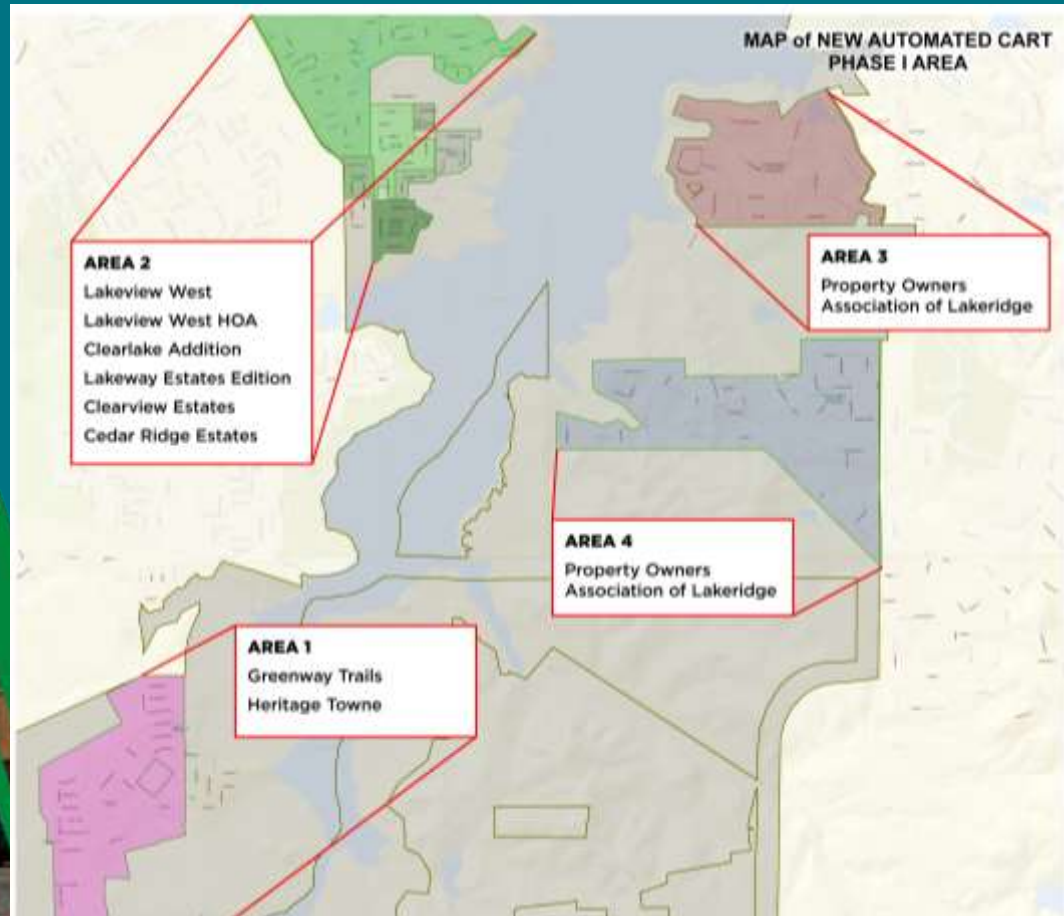

Residential Cart Service – Phase I

Four Areas/Totaling 1,483 Homes
HOAs Undivided

Area 1: 681 Homes
Greenway Trails
Heritage Towne

Area 2: 456 Homes
Lakeview West HOA
Clear Lake Addition
Lakewood Estates Addition
Clearview Estates
Cedar Ridge Estates
Lakeview West HOA

Areas 3 and 4: 346 Homes
Property Owners Association of Lakeridge